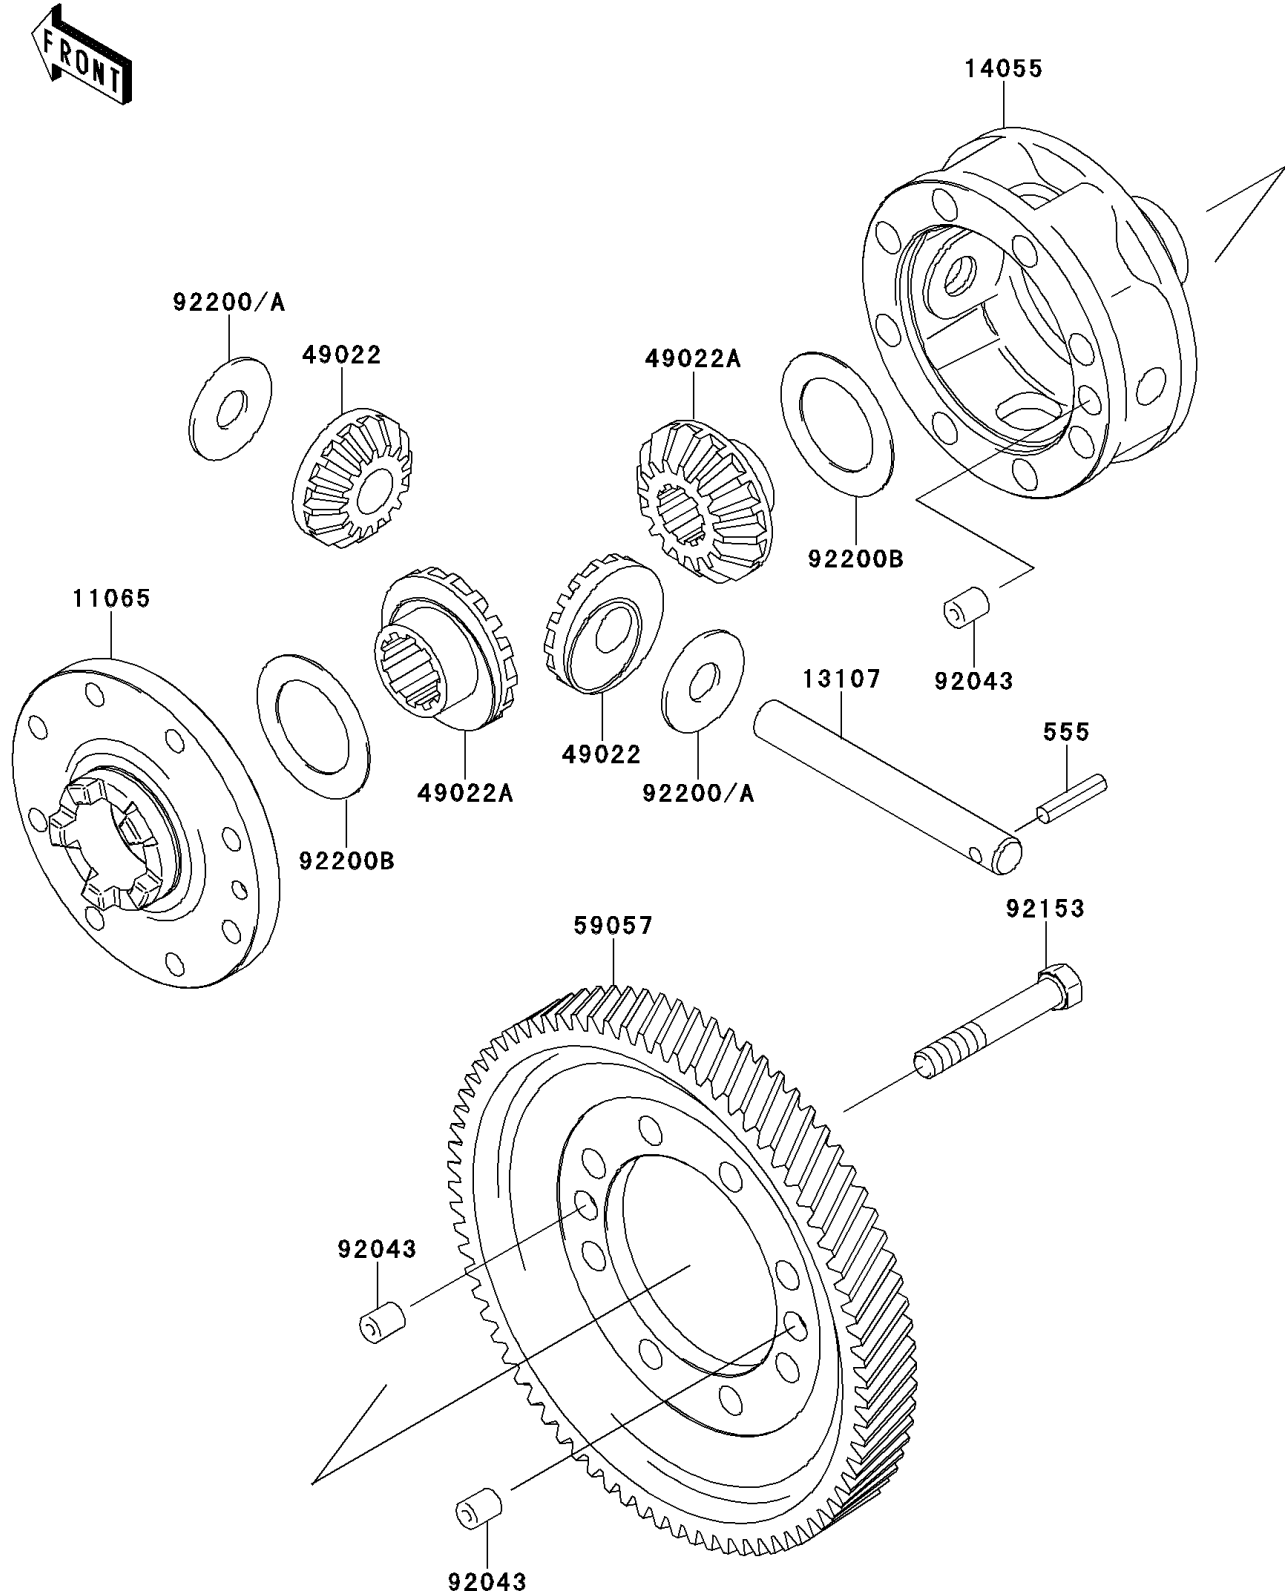

2012 MULE™ 4000 PARTS DIAGRAM

Differential

E1451

2012 MULE™ 4000 PARTS LIST

Differential

ITEM NAME	PART NUMBER	QUANTITY
PIN-SPRING (Ref # 555)	555A0525	1
CAP,GEAR CASE (Ref # 11065)	11065-0033	1
SHAFT (Ref # 13107)	13107-0009	1
CASE-GEAR,DIFFERENTIAL (Ref # 14055)	14055-0003	1
GEAR-BEVEL,10T (Ref # 49022)	49022-1105	1
GEAR-BEVEL,16T (Ref # 49022A)	49022-1117	1
GEAR-HELICAL,DIFFERENTIAL (Ref # 59057)	59057-0002	1
PIN,10X12 (Ref # 92043)	92043-0029	1
BOLT,10X63 (Ref # 92153)	92153-0331	1
WASHER,14.5X38X1.2 (Ref # 92200)	92200-0021	1
WASHER,14.5X38X1.0 (Ref # 92200A)	92200-1044	1
WASHER,35.5X54X1.0 (Ref # 92200B)	92200-1045	1