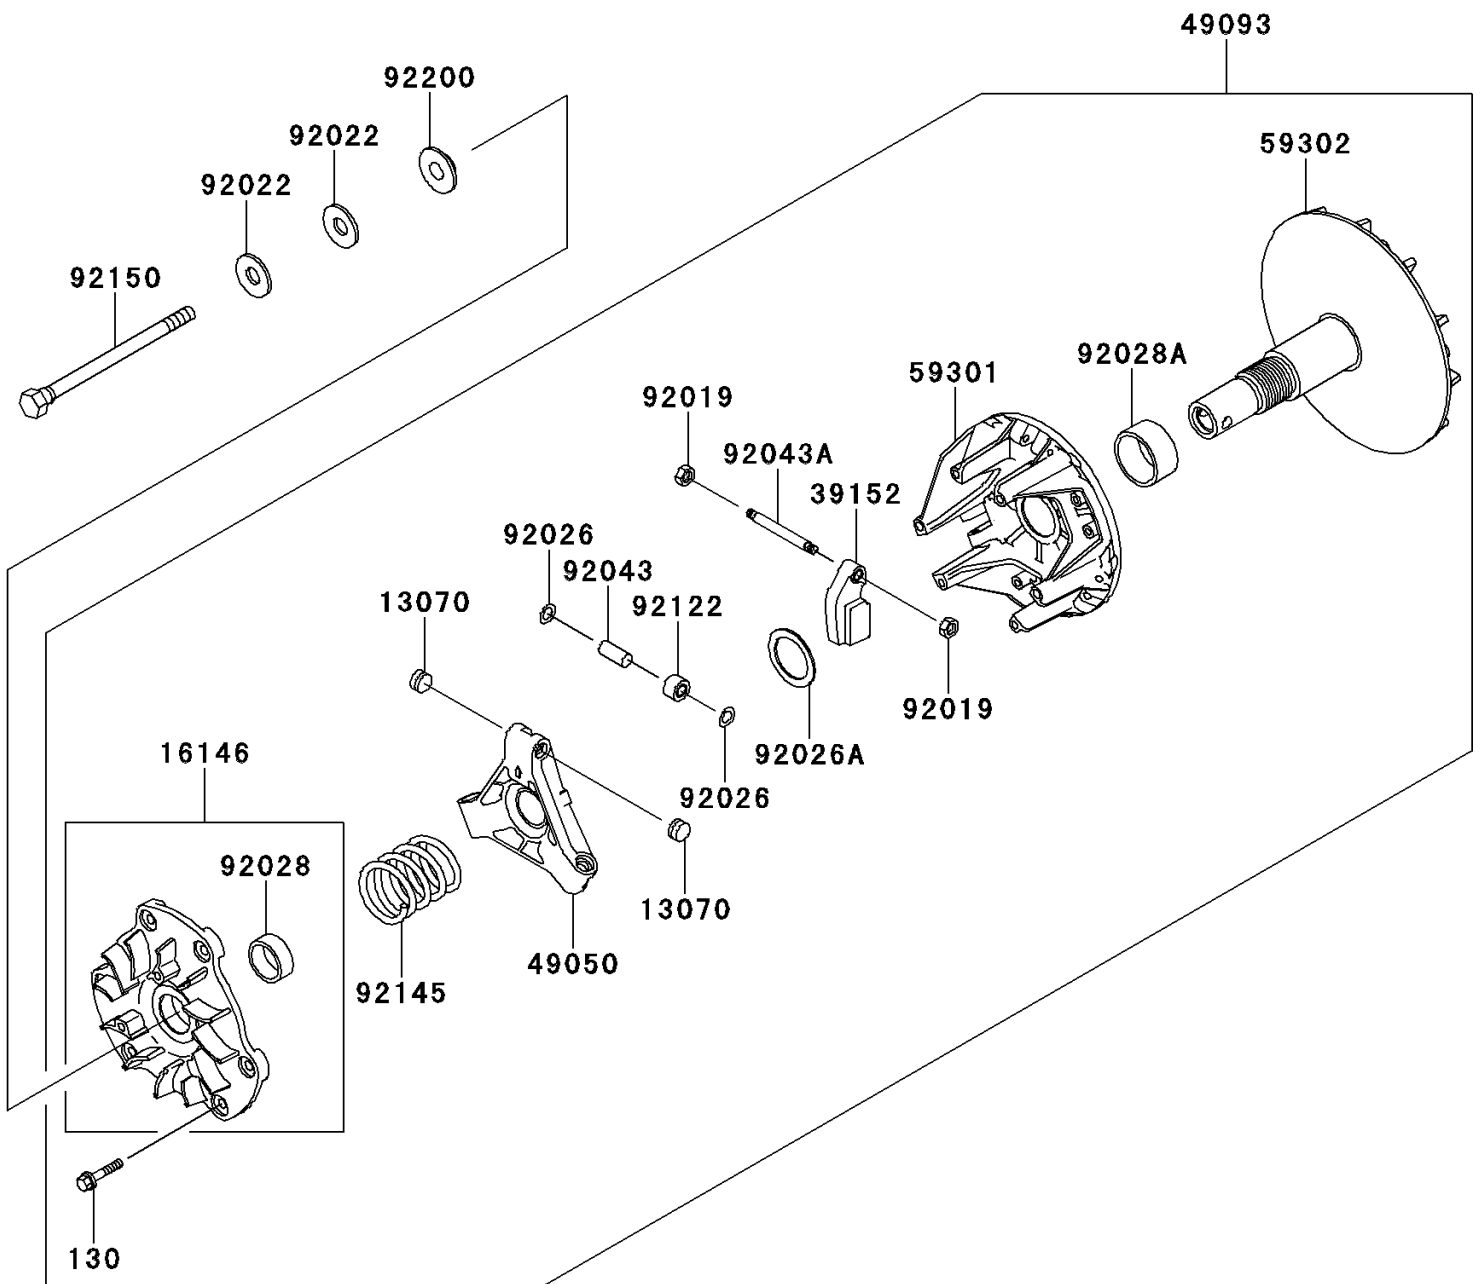

2012 MULE™ 4000 PARTS DIAGRAM

Drive Converter

E1391

2012 MULE™ 4000 PARTS LIST

Drive Converter

ITEM NAME	PART NUMBER	QUANTITY
BOLT-FLANGED,6X30 (Ref # 130)	130CA0630	6
GUIDE (Ref # 13070)	13070-1330	6
COVER-ASSY (Ref # 16146)	16146-1219	1
WEIGHT-RAMP (Ref # 39152)	39152-1078	3
SPIDER (Ref # 49050)	49050-0013	1
CONVERTER-ASSY-DRIVE (Ref # 49093)	49093-0025	1
SHEAVE-MOVABLE (Ref # 59301)	59301-0016	1
SHEAVE-COMP (Ref # 59302)	59302-1085	1
NUT,LOCK,6MM (Ref # 92019)	92019-008	6
WASHER,SPECIAL CONICAL (Ref # 92022)	92022-1901	2
SPACER (Ref # 92026)	92026-1512	6
SPACER,32.3X44.3X3.6 (Ref # 92026A)	92026-1591	1
BUSHING (Ref # 92028)	92028-1861	1
BUSHING (Ref # 92028A)	92028-1864	1
PIN (Ref # 92043)	92043-1572	3
PIN (Ref # 92043A)	92043-1573	3
ROLLER (Ref # 92122)	92122-1204	3
SPRING,YELLOW PAINT (Ref # 92145)	92145-0639	1
BOLT,12X163.5 (Ref # 92150)	92150-1008	1
WASHER (Ref # 92200)	92200-1401	1