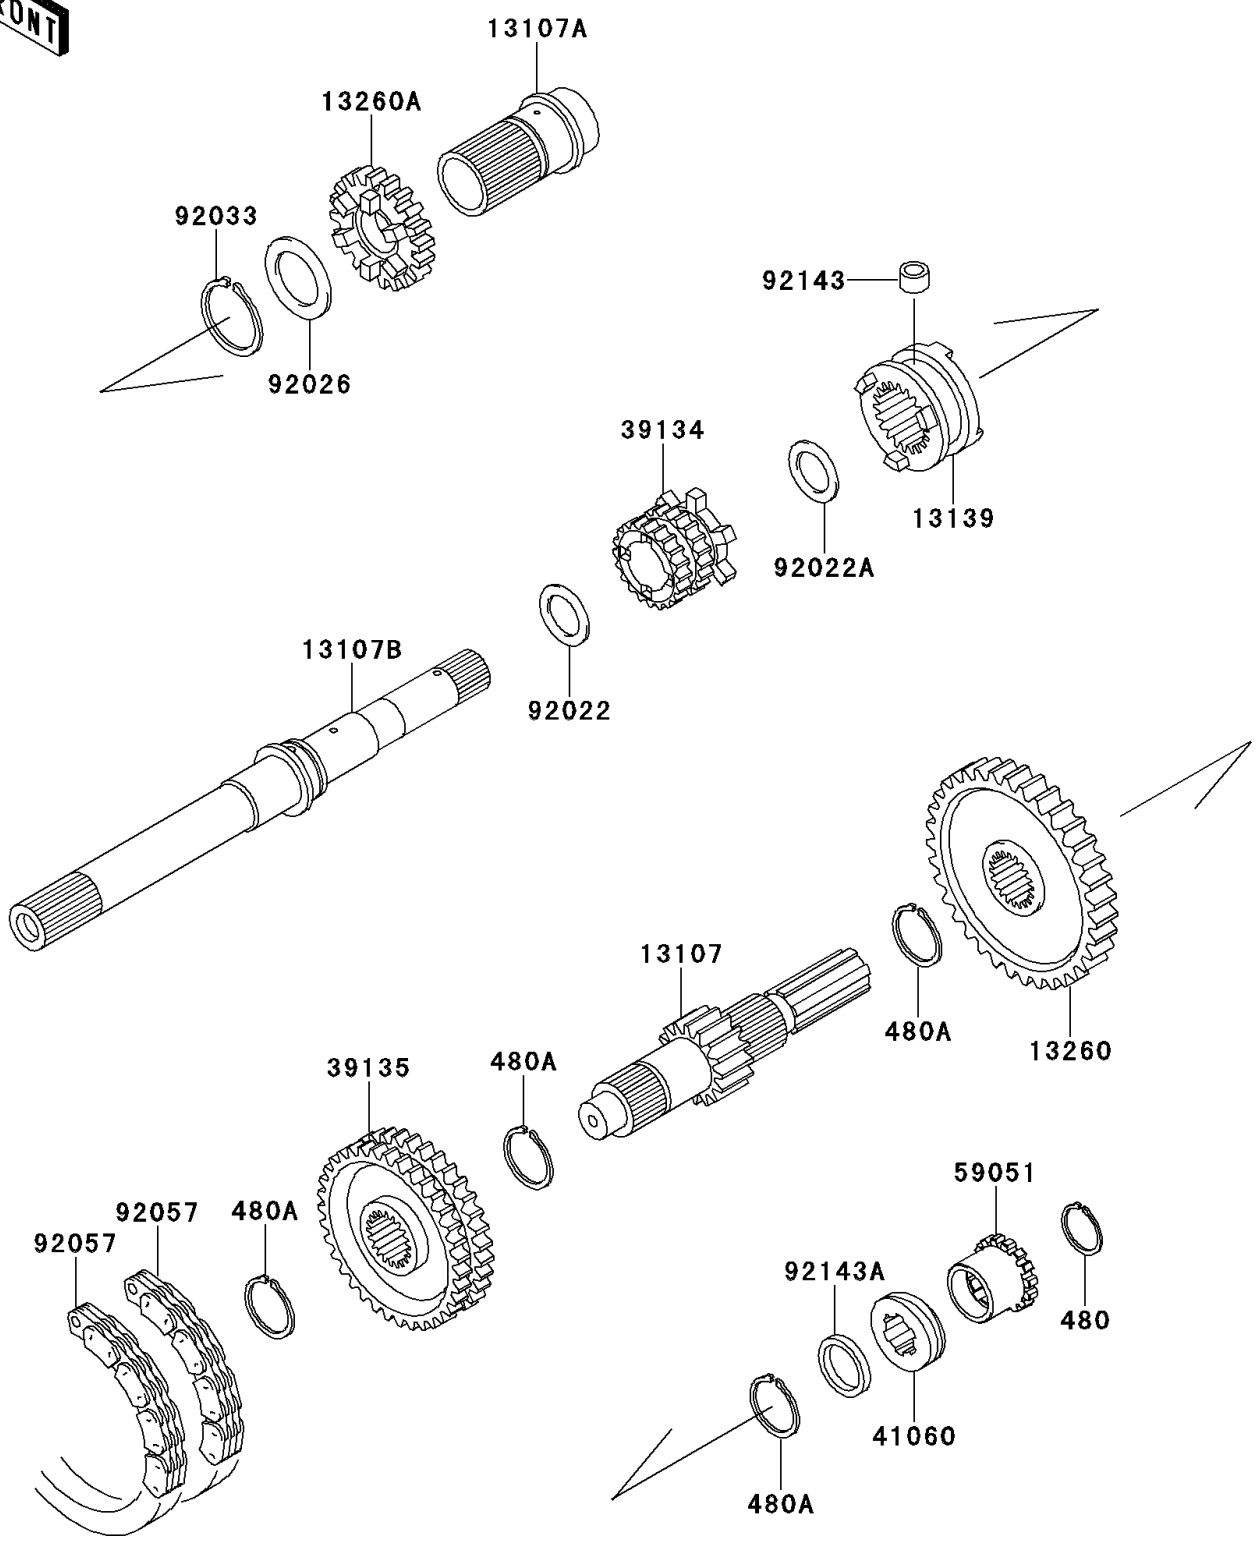

2012 MULE™ 4000 PARTS DIAGRAM

Transmission

E1361

2012 MULE™ 4000 PARTS LIST

Transmission

ITEM NAME	PART NUMBER	QUANTITY
CIRCLIP-TYPE-C,25MM (Ref # 480)	480J2500	1
CIRCLIP-TYPE-C,30MM (Ref # 480A)	480J3000	4
SHAFT,COUNTER (Ref # 13107)	13107-0191	1
SHAFT,INPUT OUTER (Ref # 13107A)	13107-1315	1
SHAFT,INPUT (Ref # 13107B)	13107-1471	1
SHIFTER,FR/RR (Ref # 13139)	13139-1072	1
GEAR,OUTPUT REVERSE,51T (Ref # 13260)	13260-1288	1
GEAR,INPUT 28T (Ref # 13260A)	13260-1462	1
SPROCKET-DRIVE,20T (Ref # 39134)	39134-1055	1
SPROCKET-DRIVEN,41T (Ref # 39135)	39135-1055	1
GEAR-METER SCREW (Ref # 41060)	41060-1147	1
GEAR-SPUR,15T (Ref # 59051)	59051-0086	1
WASHER,25.3X33X1 (Ref # 92022)	92022-1109	1
WASHER,22.3X33X1.0 (Ref # 92022A)	92022-1573	1
SPACER,35.3X44X0.5 (Ref # 92026)	92026-1375	1
RING-SNAP (Ref # 92033)	92033-1269	1
CHAIN,REVERSE,81RH2520,54L (Ref # 92057)	92057-1364	2
COLLAR,8X14X10.5 (Ref # 92143)	92143-1497	1
COLLAR,25X32X4.5 (Ref # 92143A)	92143-1597	1