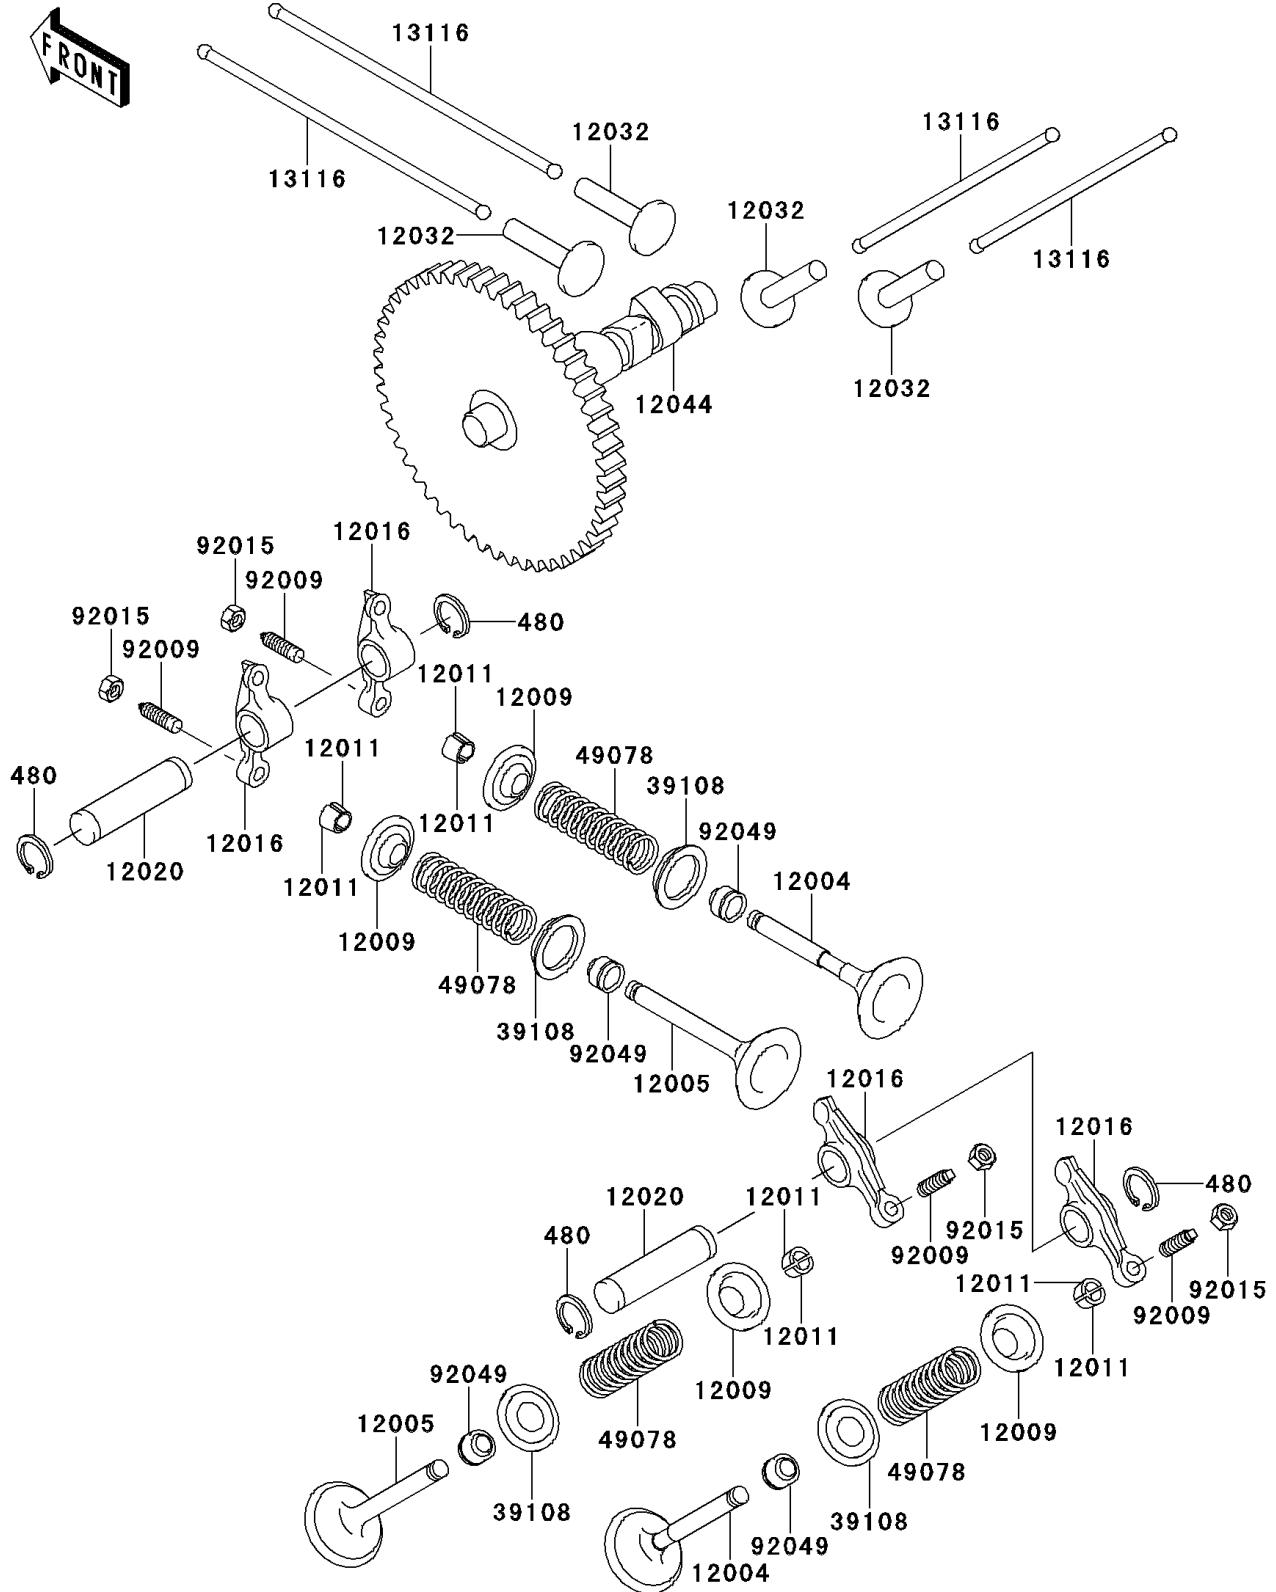

# 2012 MULE™ 4000 PARTS DIAGRAM

Valve(s)/Camshaft(s)

E1211

## 2012 MULE™ 4000 PARTS LIST

Valve(s)/Camshaft(s)

ITEM NAME	PART NUMBER	QUANTITY
CIRCLIP-TYPE-C,12MM (Ref # 480)	480J1200	4
VALVE-INTAKE (Ref # 12004)	12004-2115	2
VALVE-EXHAUST (Ref # 12005)	12005-2093	2
RETAINER-VALVE SPRING (Ref # 12009)	12009-2067	4
COLLET (Ref # 12011)	12011-2056	8
ARM-ROCKER (Ref # 12016)	12016-2056	4
SHAFT-ROCKER (Ref # 12020)	12020-2059	2
TAPPET (Ref # 12032)	12032-2064	4
CAMSHAFT-VALVE (Ref # 12044)	12044-2239	1
ROD-PUSH (Ref # 13116)	13116-2057	4
RETAINER-SPRING (Ref # 39108)	39108-2057	4
SPRING-ENGINE VALVE (Ref # 49078)	49078-2082	4
SCREW,VALVE ADJUST (Ref # 92009)	92009-1109	4
NUT,VALVE ADJUST LOCK (Ref # 92015)	92015-1137	4
SEAL-OIL (Ref # 92049)	92049-2109	4