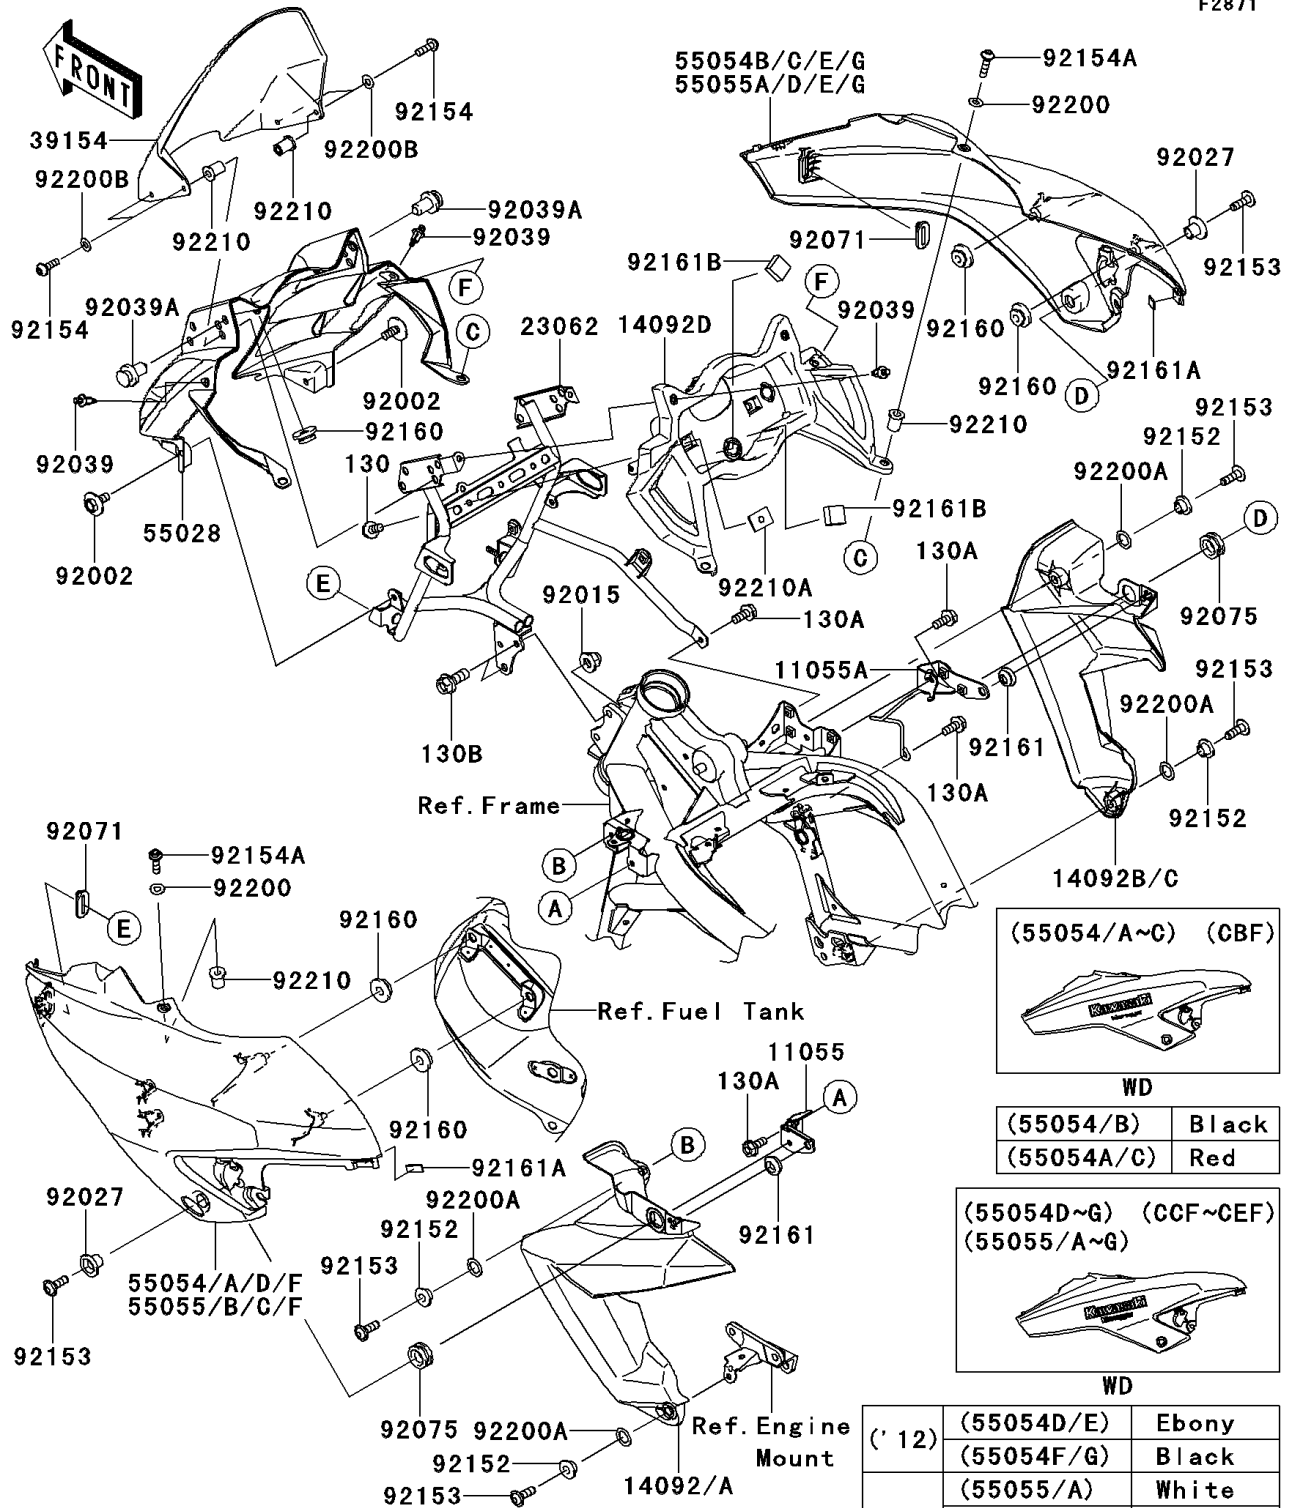

2012 VERSYS® PARTS DIAGRAM

Cowling

F2871

| | | |
|--------|------------|-------|
| (' 12) | (55054D/E) | Ebony |
| | (55054F/G) | Black |
| (' 13) | (55055/A) | White |
| | (55055B/D) | Gray |
| (' 14) | (55055C/E) | Blue |
| | (55055F/G) | Black |

2012 VERSYS® PARTS LIST

Cowling

| ITEM NAME | PART NUMBER | QUANTITY |
|--|----------------|----------|
| WASHER,10.4X15.9X0.5 (Ref # 92200A) | 92200-0157 | 1 |
| WASHER,NYLON,5.3X11.5X0.5 (Ref # 92200B) | 92200-1480 | 1 |
| NUT,WELL,5MM (Ref # 92210) | 92210-0498 | 1 |
| NUT,PLATE,6MM (Ref # 92210A) | 92210-1352 | 1 |
| COWLING,SIDE,LH,M.S.BLACK (Ref # 55054F) | 55054-5214-15Z | 1 |
| COWLING,SIDE,RH,M.S.BLACK (Ref # 55054G) | 55054-5215-15Z | 1 |