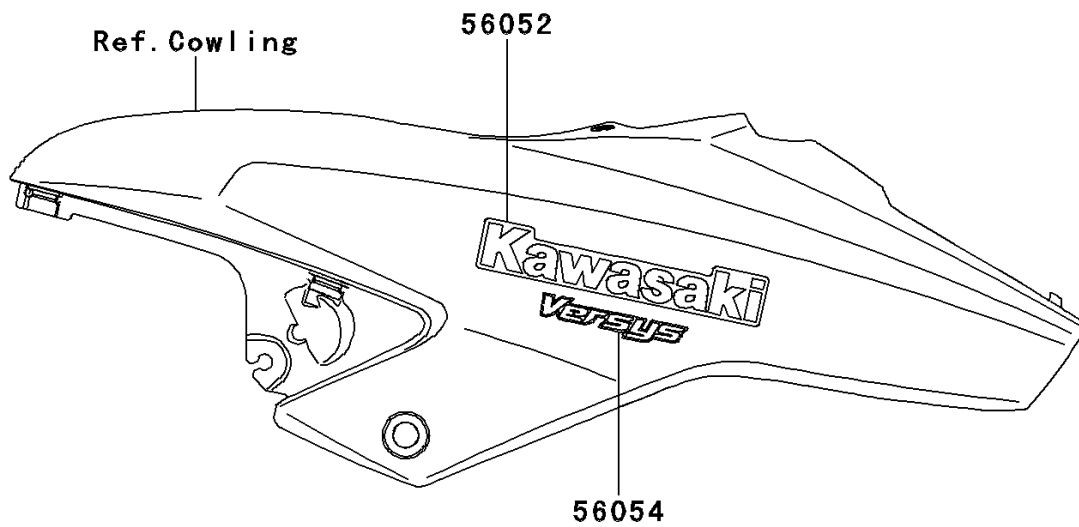

2012 VERSYS® PARTS DIAGRAM

Decals(Yellow)(CCF)

F2861B

2012 VERSYS® PARTS LIST

Decals(Yellow)(CCF)

ITEM NAME	PART NUMBER	QUANTITY
MARK,UPP COWLING,KAWASAKI (Ref # 56052)	56052-1957	1
MARK,UPP COWLING,VERSYS (Ref # 56054)	56054-0841	1