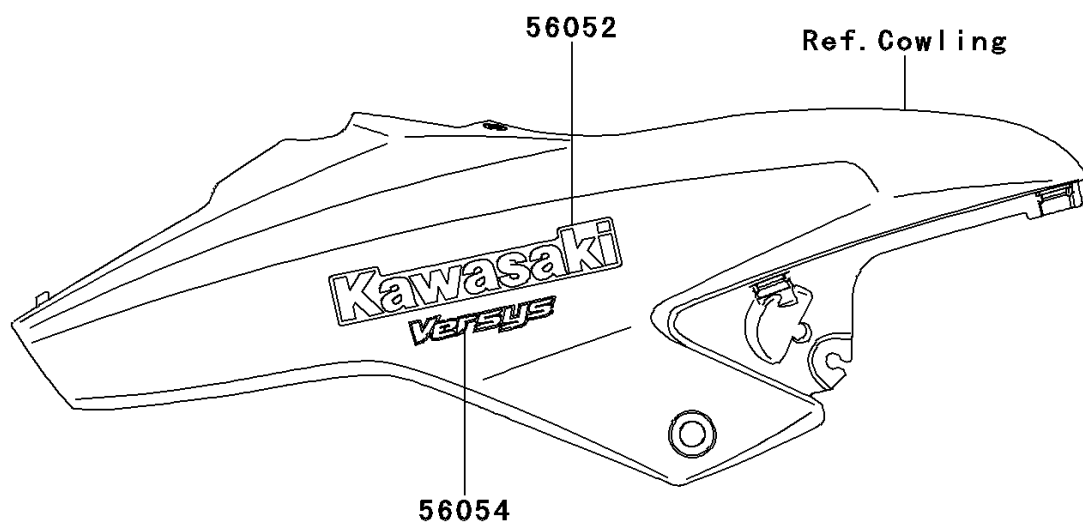

2012 VERSYS® PARTS DIAGRAM

Decals(Yellow)(CCF)

F2861B

2012 VERSYS® PARTS LIST

Decals(Yellow)(CCF)

ITEM NAME	PART NUMBER	QUANTITY
MARK,UPP COWLING,KAWASAKI (Ref # 56052)	56052-1957	1
MARK,UPP COWLING,VERSYS (Ref # 56054)	56054-0841	1