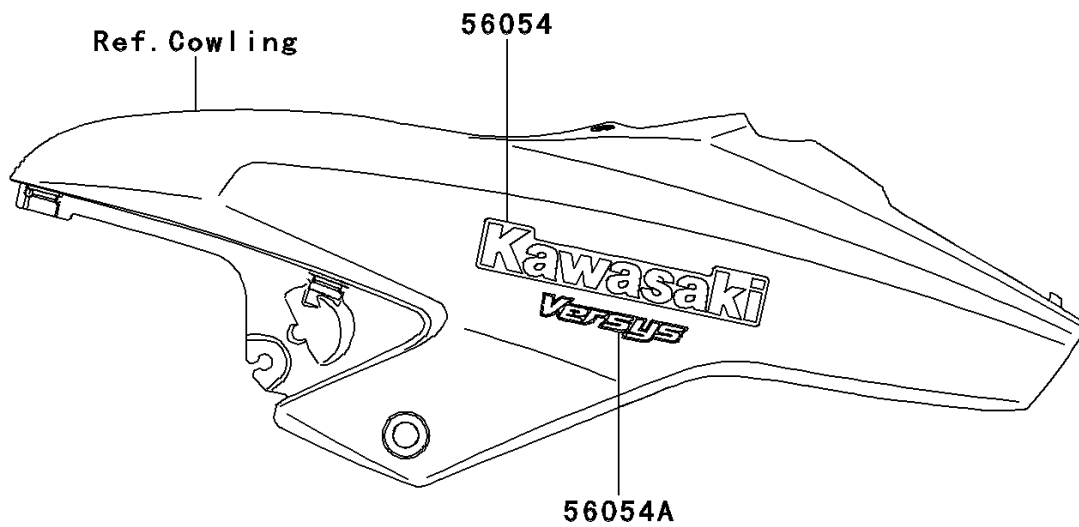

## 2012 VERSYS® PARTS DIAGRAM

Decals(Black)(CCF)(CA,US)

F2861A

## 2012 VERSYS® PARTS LIST

Decals(Black)(CCF)(CA,US)

ITEM NAME	PART NUMBER	QUANTITY
MARK,UPP COWLING,KAWASAKI (Ref # 56054)	56054-0839	1
MARK,UPP COWLING,VERSYS (Ref # 56054A)	56054-0840	1