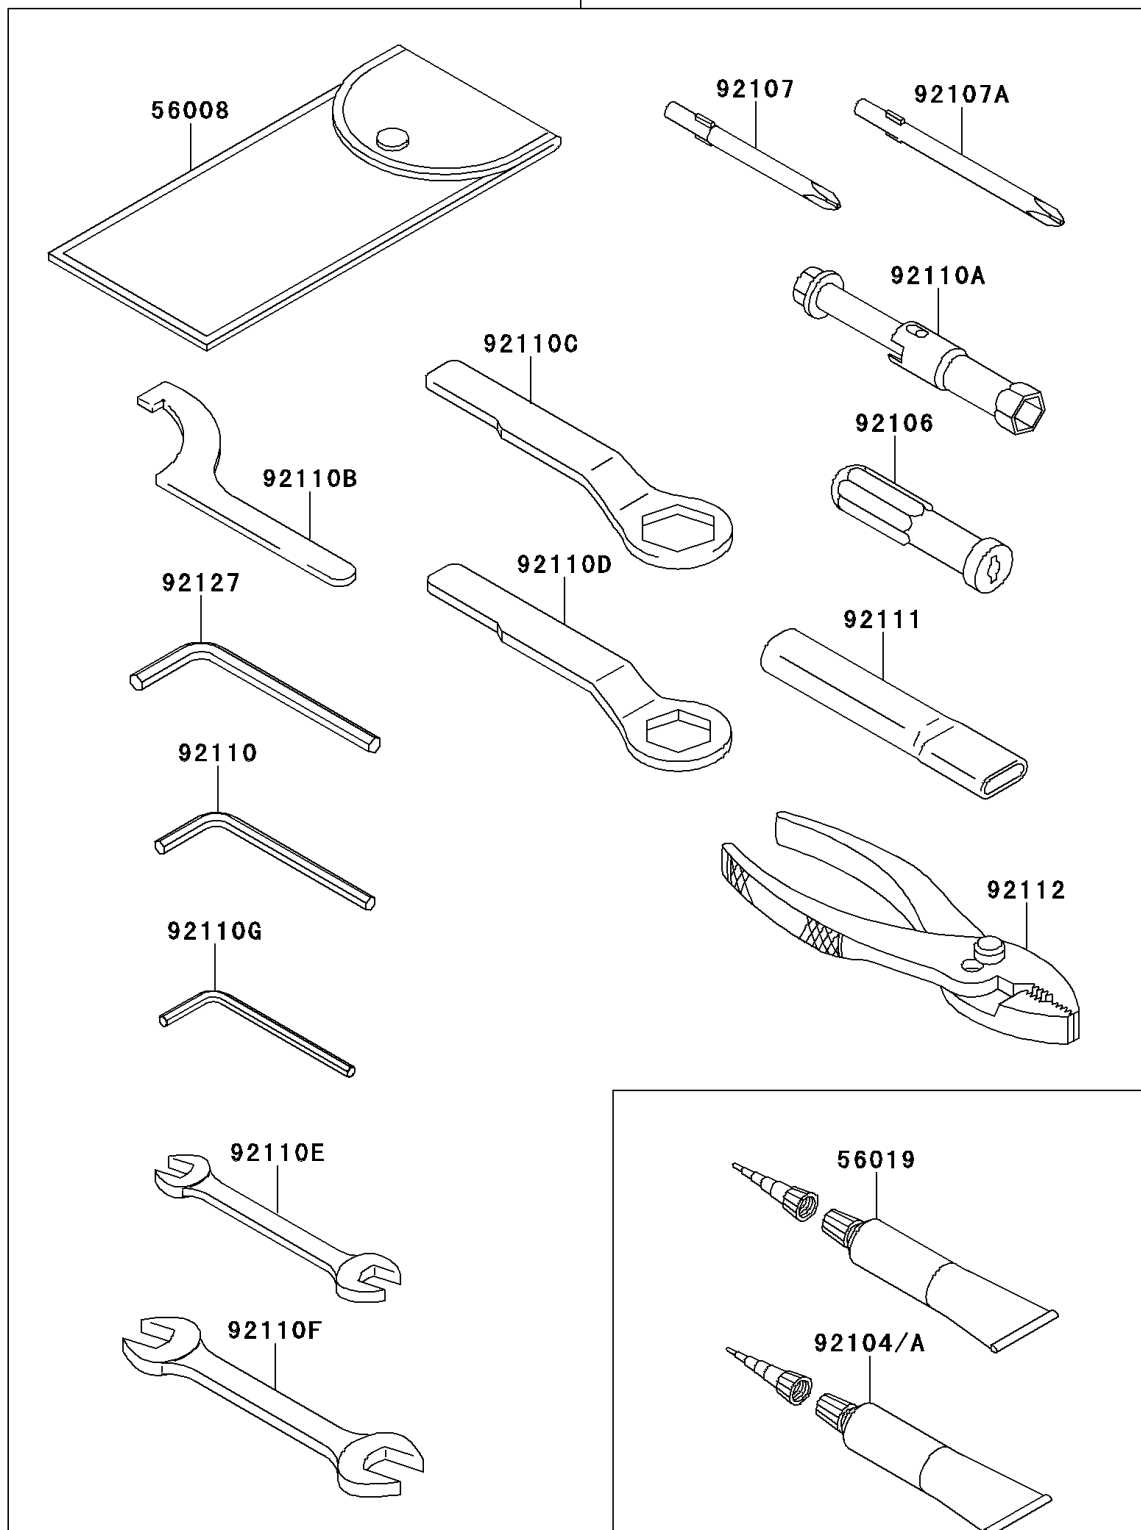

2012 VERSYS® PARTS DIAGRAM

Owner's Tools

56007

F2810

2012 VERSYS® PARTS LIST

Owner's Tools

ITEM NAME	PART NUMBER	QUANTITY
TOOL-KIT (Ref # 56007)	56007-0026	1
BAG,TOOL (Ref # 56008)	56008-1075	1
GASKET-LIQUID,TB1211,WHITE (Ref # 56019)	56019-120	1
GASKET-LIQUID,TB1211F,CLEAR (Ref # 92104)	92104-0004	1
GASKET-LIQUID,TB1216B,BLACK (Ref # 92104A)	92104-1064	1
GRIP-SCREW DRIVER (Ref # 92106)	92106-1001	1
TOOL-DRIVER,#3PHILLIPS (Ref # 92107)	92107-005	1
TOOL-DRIVER,#2PHILLIPS (Ref # 92107A)	92107-1053	1
TOOL-WRENCH,ALLEN,5MM (Ref # 92110)	92110-1015	1
TOOL-WRENCH,BOX,16MM (Ref # 92110A)	92110-1132	1
TOOL-WRENCH,HOOK (Ref # 92110B)	92110-1144	1
TOOL-WRENCH,BOX END,27MM (Ref # 92110C)	92110-1147	1
TOOL-WRENCH,BOX END,22MM (Ref # 92110D)	92110-1148	1
TOOL-WRENCH,OPEN END,10X12 (Ref # 92110E)	92110-1152	1
TOOL-WRENCH,OPEN END,14X17 (Ref # 92110F)	92110-1153	1
TOOL-WRENCH,ALLEN,4MM (Ref # 92110G)	92110-3703	1
TOOL-BAR,BOX END WRENCH (Ref # 92111)	92111-1051	1
TOOL-PLIERS (Ref # 92112)	92112-1001	1
TOOL-WRENCH,ALLEN,6MM (Ref # 92127)	92127-003	1