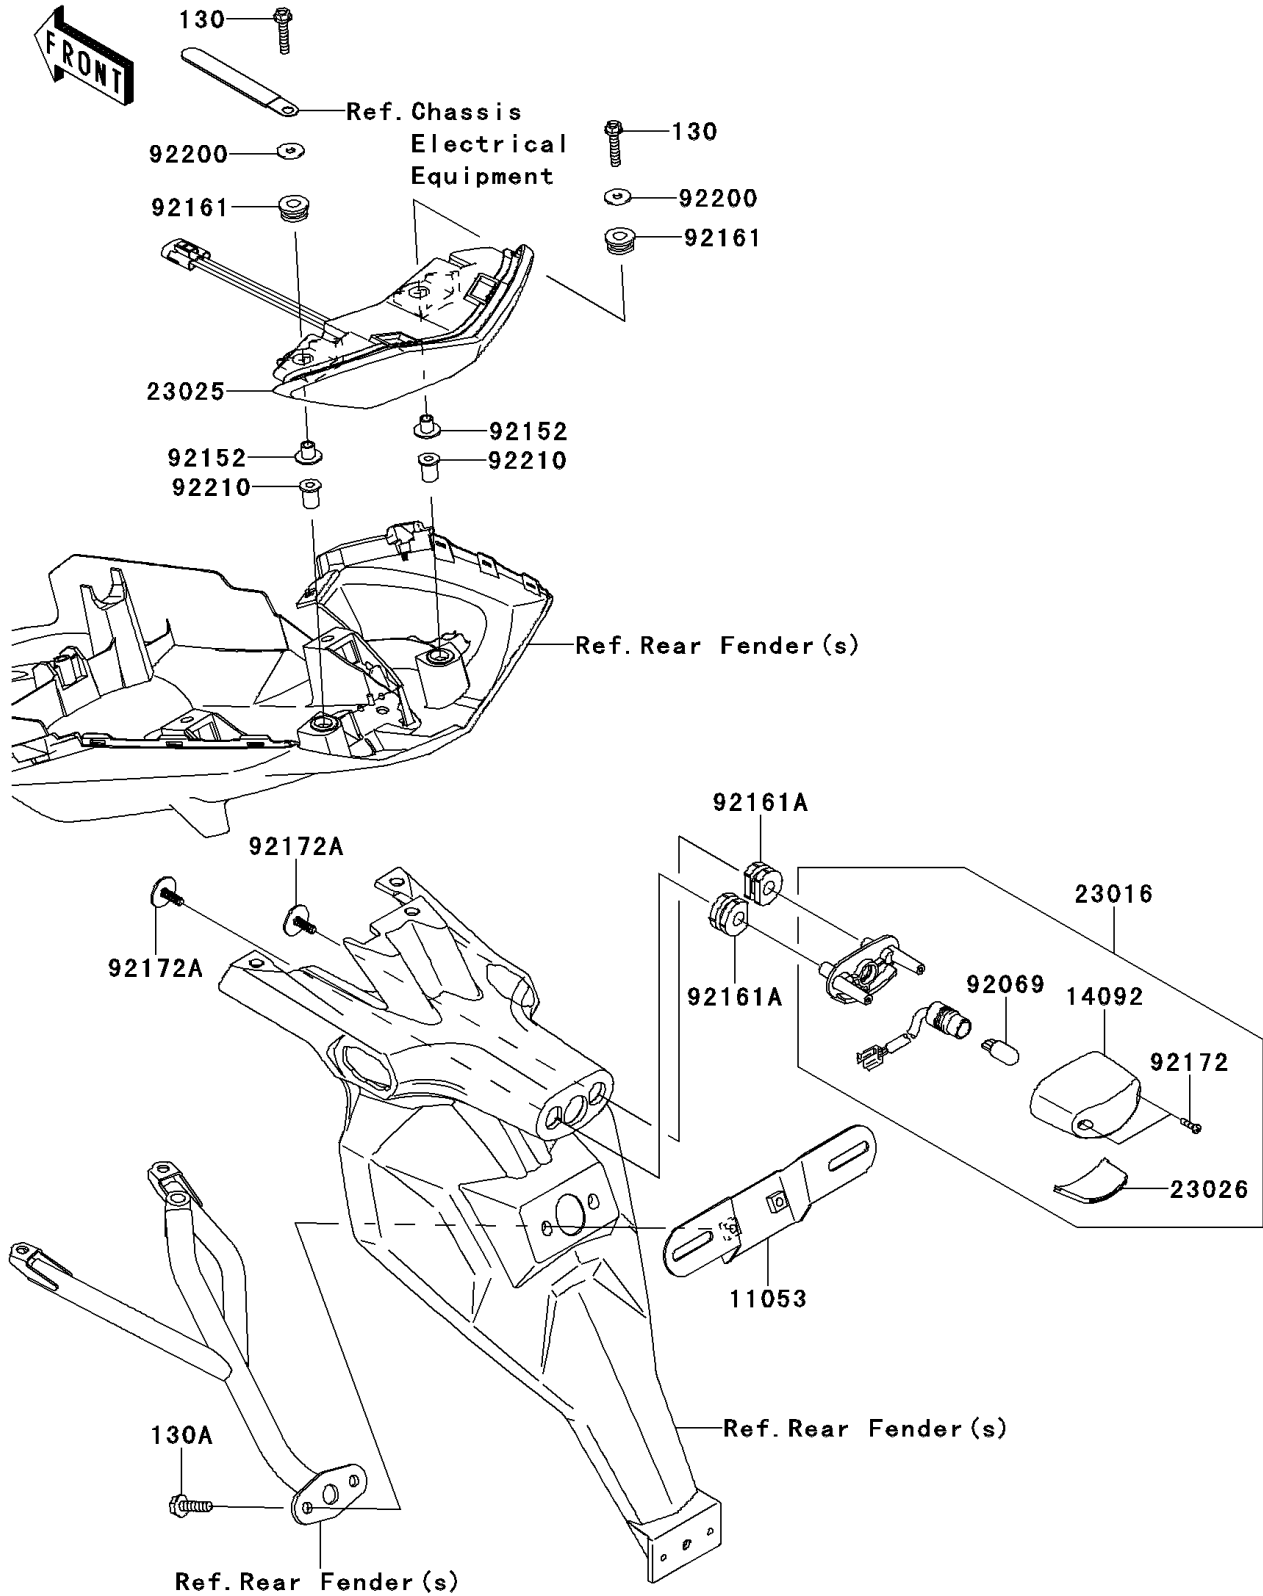

## 2012 VERSYS® PARTS DIAGRAM

Taillight(s)

F2720

## 2012 VERSYS® PARTS LIST

Taillight(s)

ITEM NAME	PART NUMBER	QUANTITY
BOLT-FLANGED,5X25 (Ref # 130)	130BA0525	1
BOLT-FLANGED,6X20 (Ref # 130A)	130BA0620	1
BRACKET,LICENSE (Ref # 11053)	11053-0400	1
COVER,LICENSE LAMP (Ref # 14092)	14092-0001	1
LAMP-ASSY,LICENSE (Ref # 23016)	23016-0043	1
LAMP-TAIL (Ref # 23025)	23025-0068	1
LENS,LICENSE LAMP (Ref # 23026)	23026-0015	1
BULB,12V 5W (Ref # 92069)	92069-1016	1
COLLAR (Ref # 92152)	92152-0092	1
DAMPER (Ref # 92161)	92161-0317	1
DAMPER (Ref # 92161A)	92161-0776	1
SCREW,TAPPING,2.9X13 (Ref # 92172)	92172-0343	1
SCREW,TAPTITE,5X16 (Ref # 92172A)	92172-0481	1
WASHER,5.2X16X1.2 (Ref # 92200)	92200-0583	1
NUT,WELL,5MM (Ref # 92210)	92210-0498	1