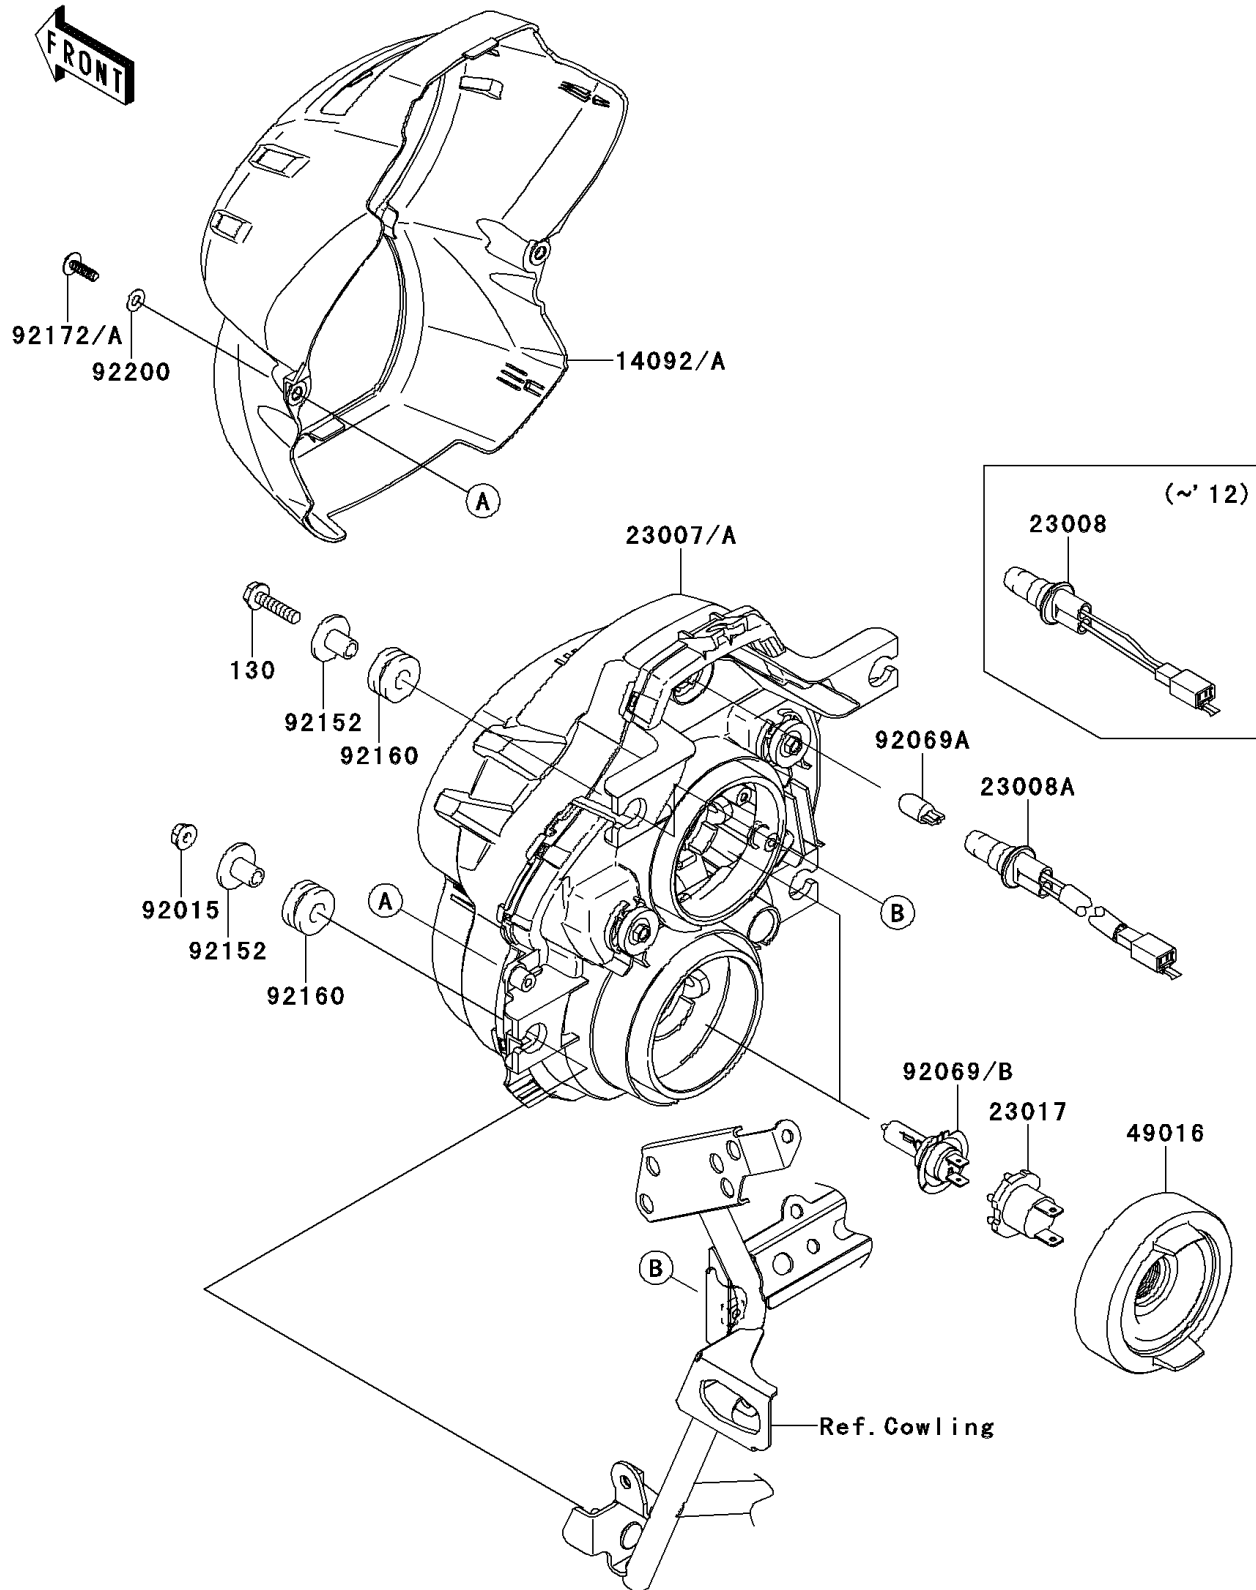

2012 VERSYS® PARTS DIAGRAM

Headlight(s)

F2710

2012 VERSYS® PARTS LIST

Headlight(s)

ITEM NAME	PART NUMBER	QUANTITY
BOLT-FLANGED,6X25 (Ref # 130)	130BA0625	1
COVER,HEAD LAMP,M.SILVER (Ref # 14092A)	14092-0073-27E	1
LENS-COMP,HEAD LAMP (Ref # 23007)	23007-0149	1
SOCKET-ASSY,CITY LIGHT (Ref # 23008)	23008-0120	1
SOCKET,HEAD LAMP (Ref # 23017)	23017-0003	1
COVER-SEAL,HEAD LAMP (Ref # 49016)	49016-0075	1
NUT,FLANGED,6MM,BLACK (Ref # 92015)	92015-1233	1
BULB,12V 5W (Ref # 92069A)	92069-1016	1
BULB,12V 55W,H7 (Ref # 92069B)	92069-1126	1
COLLAR (Ref # 92152)	92152-0048	1
DAMPER (Ref # 92160)	92160-1162	1
SCREW,TAPPING,5X16 (Ref # 92172)	92172-0175	1
WASHER,NYLON,5.3X11.5X0.5 (Ref # 92200)	92200-1480	1
COVER,HEAD LAMP,F.S.BLACK (Ref # 14092)	14092-0073-18T	1