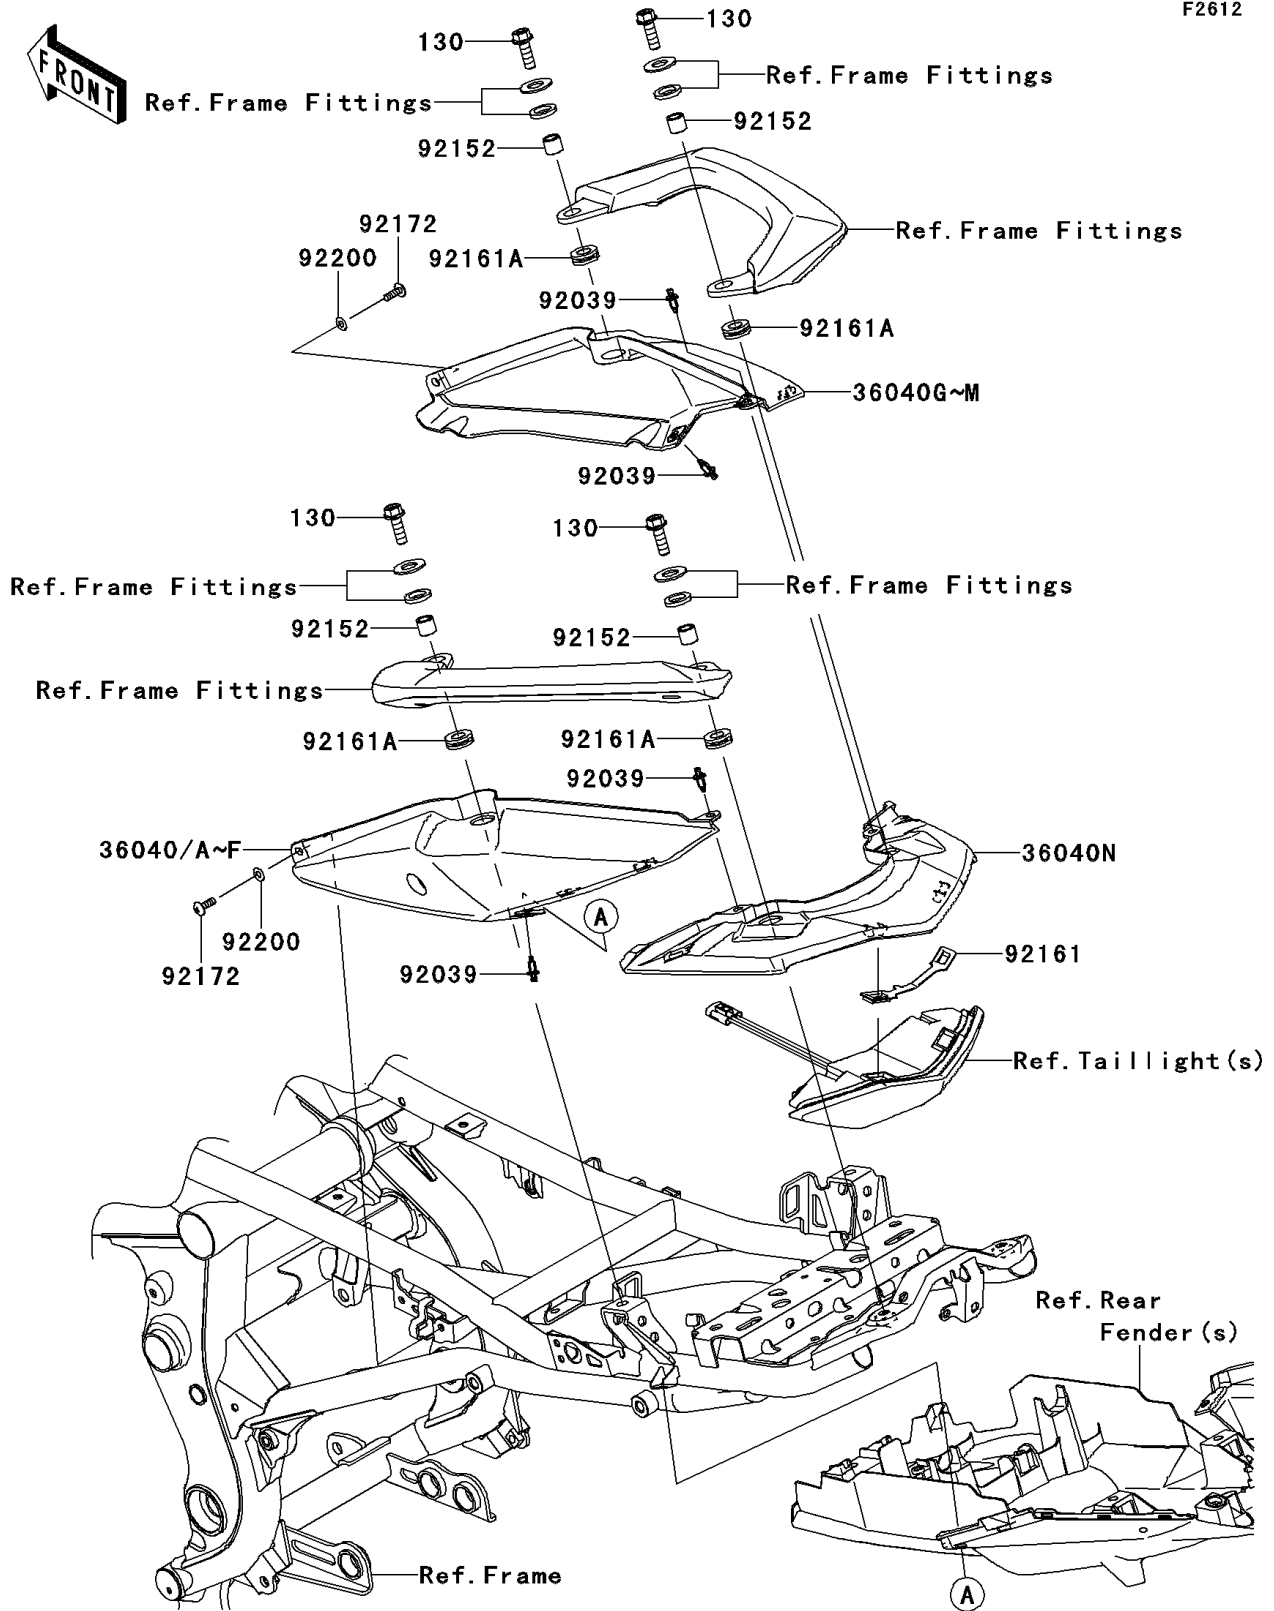

2014 VERSYS® PARTS DIAGRAM

Seat Cover

F2612

2014 VERSYS® PARTS LIST

Seat Cover

| ITEM NAME | PART NUMBER | QUANTITY |
|---|----------------|----------|
| BOLT-FLANGED,8X30 (Ref # 130) | 130CA0830 | 4 |
| COVER-TAIL,LH,M.S.BLACK (Ref # 36040F) | 36040-0096-660 | 1 |
| COVER-TAIL,RH,M.S.BLACK (Ref # 36040M) | 36040-0097-660 | 1 |
| COVER-TAIL,CNT (Ref # 36040N) | 36040-0111 | 1 |
| RIVET (Ref # 92039) | 92039-0023 | 4 |
| COLLAR,9.2X13.8X12.5 (Ref # 92152) | 92152-0546 | 4 |
| DAMPER,TAIL LAMP (Ref # 92161) | 92161-0808 | 1 |
| DAMPER (Ref # 92161A) | 92161-0868 | 4 |
| SCREW,5X16 (Ref # 92172) | 92172-0322 | 2 |
| WASHER,NYLON,5.3X11.5X0.5 (Ref # 92200) | 92200-1480 | 2 |