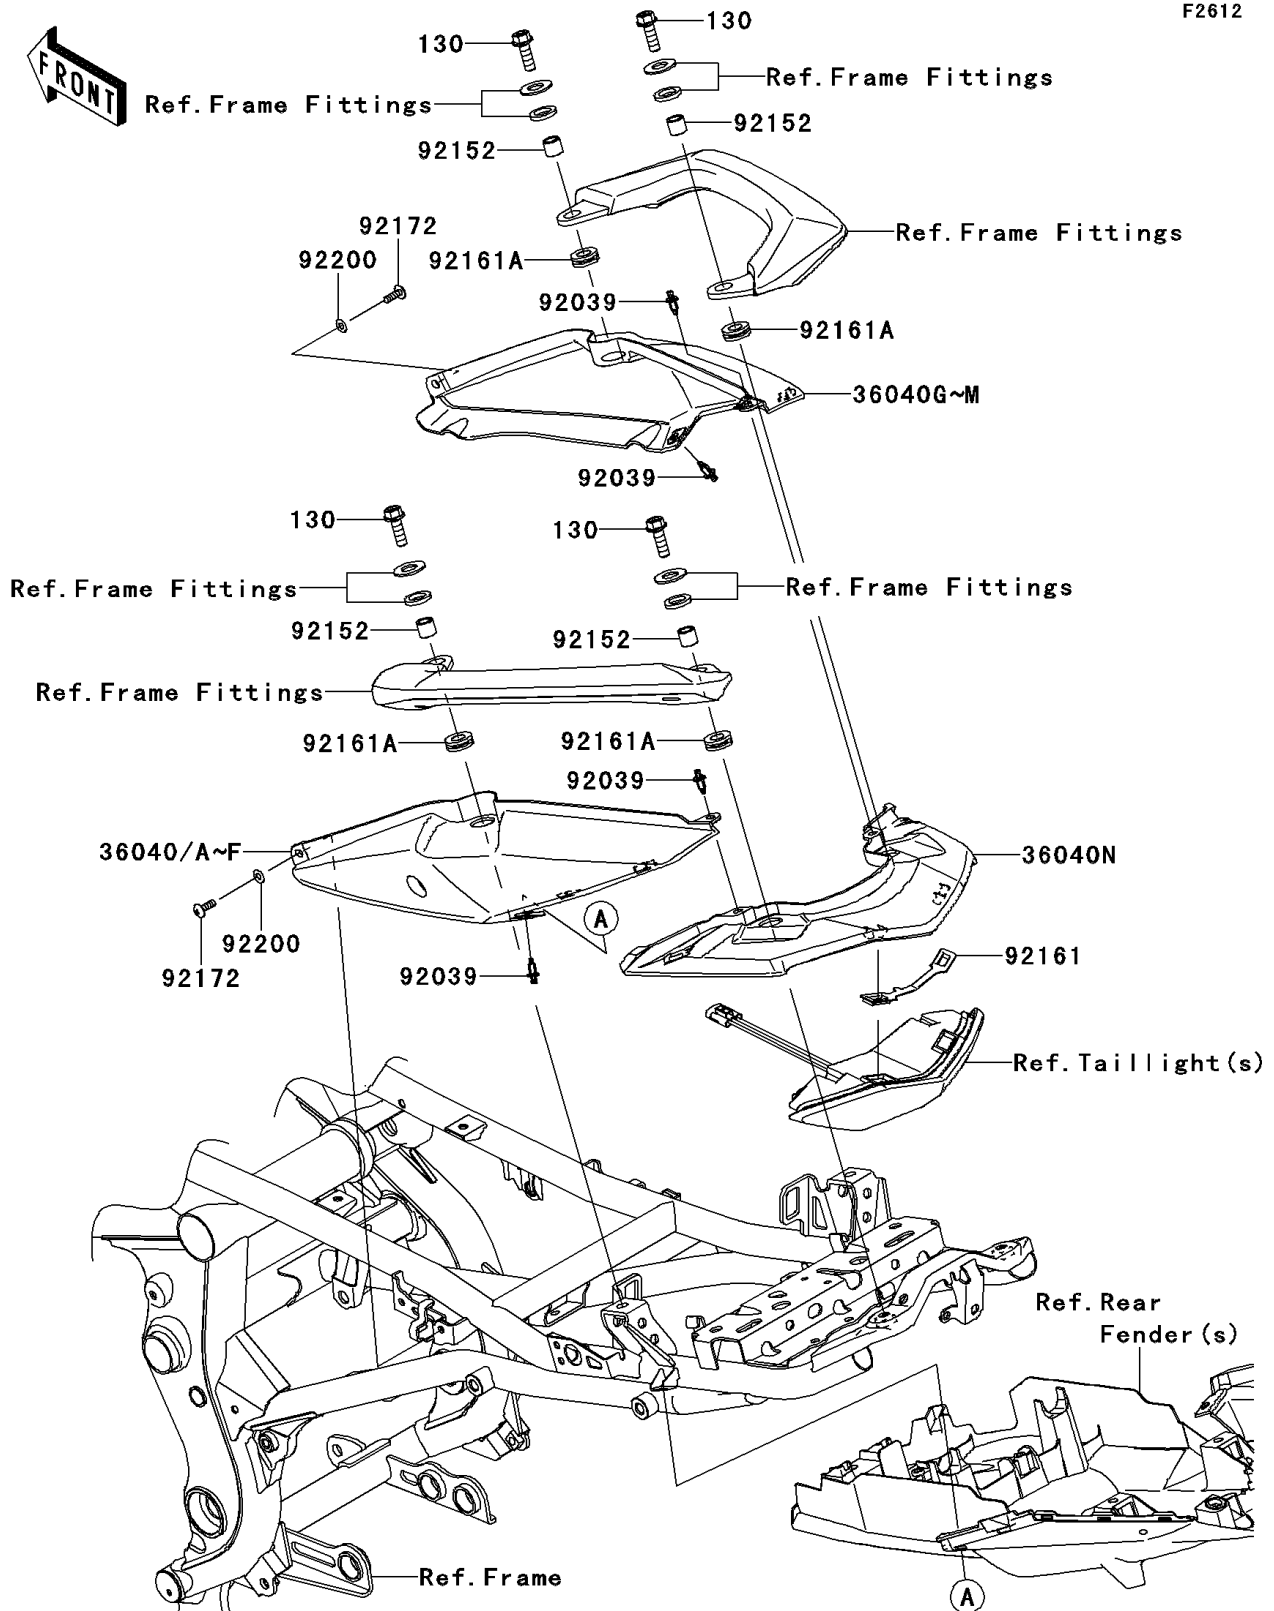

2012 VERSYS® PARTS DIAGRAM

Seat Cover

F2612

2012 VERSYS® PARTS LIST

Seat Cover

ITEM NAME	PART NUMBER	QUANTITY
BOLT-FLANGED,8X30 (Ref # 130)	130CA0830	1
COVER-TAIL,LH,P.S.YELLOW (Ref # 36040)	36040-0096-15G	1
COVER-TAIL,RH,P.S.YELLOW (Ref # 36040G)	36040-0097-15G	1
COVER-TAIL,CNT (Ref # 36040N)	36040-0111	1
RIVET (Ref # 92039)	92039-0023	1
COLLAR,9.2X13.8X12.5 (Ref # 92152)	92152-0546	1
DAMPER,TAIL LAMP (Ref # 92161)	92161-0808	1
DAMPER (Ref # 92161A)	92161-0868	1
SCREW,5X16 (Ref # 92172)	92172-0322	1
WASHER,NYLON,5.3X11.5X0.5 (Ref # 92200)	92200-1480	1
COVER-TAIL,LH,M.S.BLACK (Ref # 36040B)	36040-0096-15Z	1
COVER-TAIL,RH,M.S.BLACK (Ref # 36040I)	36040-0097-15Z	1