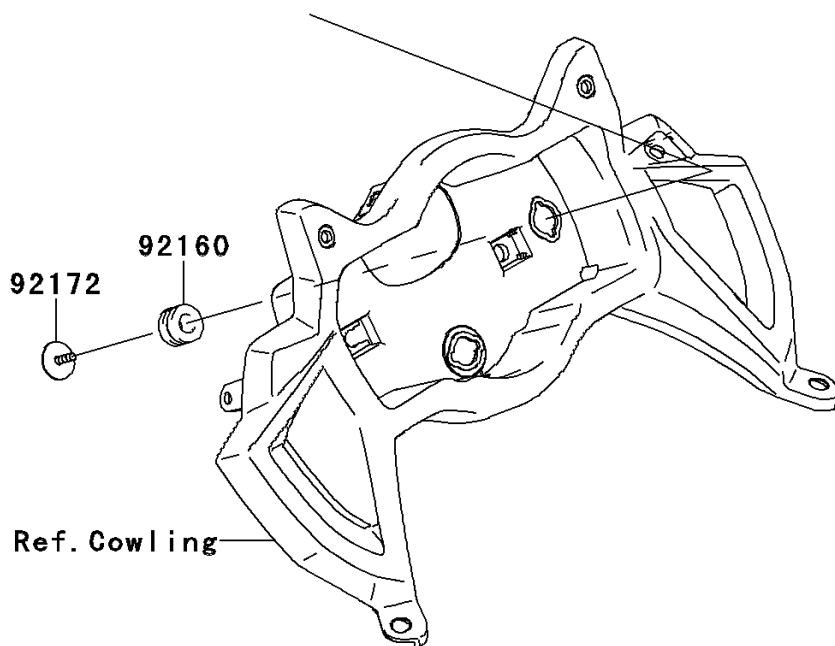

2012 VERSYS® PARTS DIAGRAM

Meter(s)

F2530

2012 VERSYS® PARTS LIST

Meter(s)

ITEM NAME	PART NUMBER	QUANTITY
COVER,METER,LWR (Ref # 14091)	14091-0864	1
COVER-METER CASE,UPP (Ref # 25023)	25023-0023	1
METER-ASSY,TACHO&LCD (Ref # 25031)	25031-0347	1
METER,TACHO&LCD (Ref # 28011)	28011-0175	1
SCREW,TAPPING,3X16 (Ref # 92009)	92009-1164	1
DAMPER (Ref # 92160)	92160-1167	1
SCREW,TAPPING,WP,5X14 (Ref # 92172)	92172-0441	1