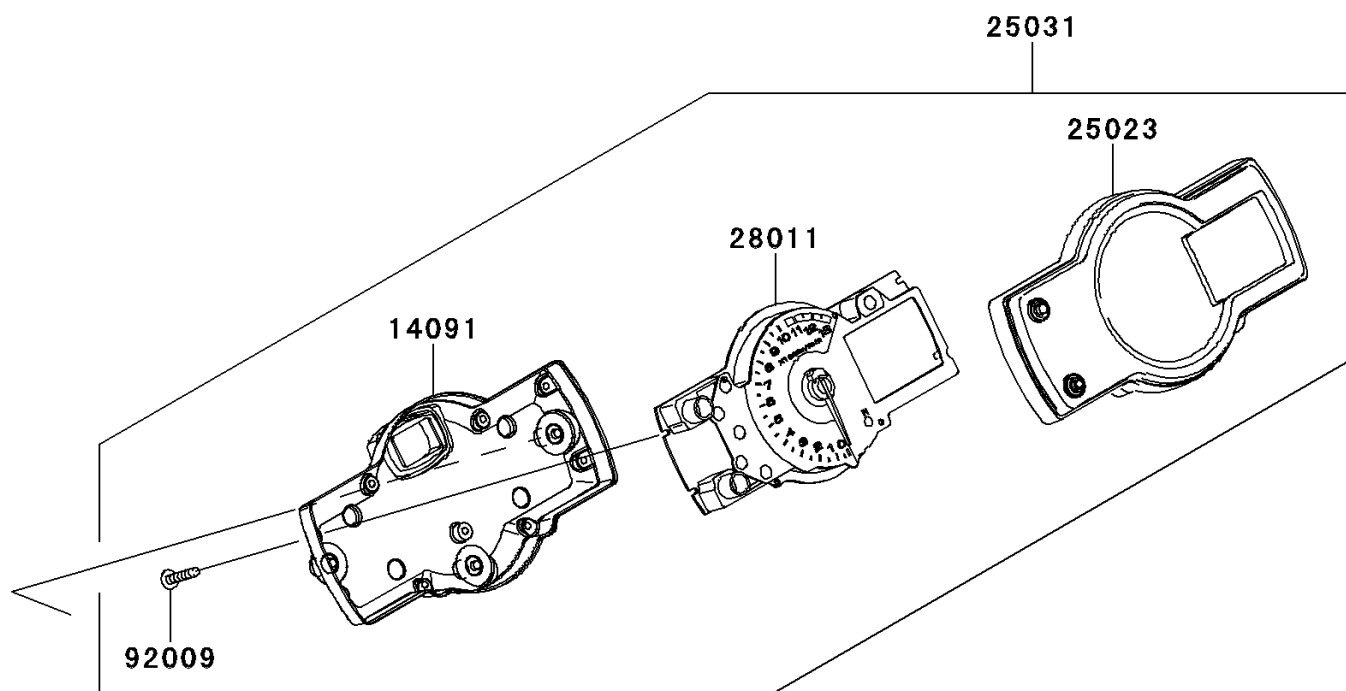

2012 VERSYS® PARTS DIAGRAM

Meter(s)

F2530

2012 VERSYS® PARTS LIST

Meter(s)

ITEM NAME	PART NUMBER	QUANTITY
COVER,METER,LWR (Ref # 14091)	14091-0864	1
COVER-METER CASE,UPP (Ref # 25023)	25023-0023	1
METER-ASSY,TACHO&LCD (Ref # 25031)	25031-0347	1
METER,TACHO&LCD (Ref # 28011)	28011-0175	1
SCREW,TAPPING,3X16 (Ref # 92009)	92009-1164	1
DAMPER (Ref # 92160)	92160-1167	1
SCREW,TAPPING,WP,5X14 (Ref # 92172)	92172-0441	1