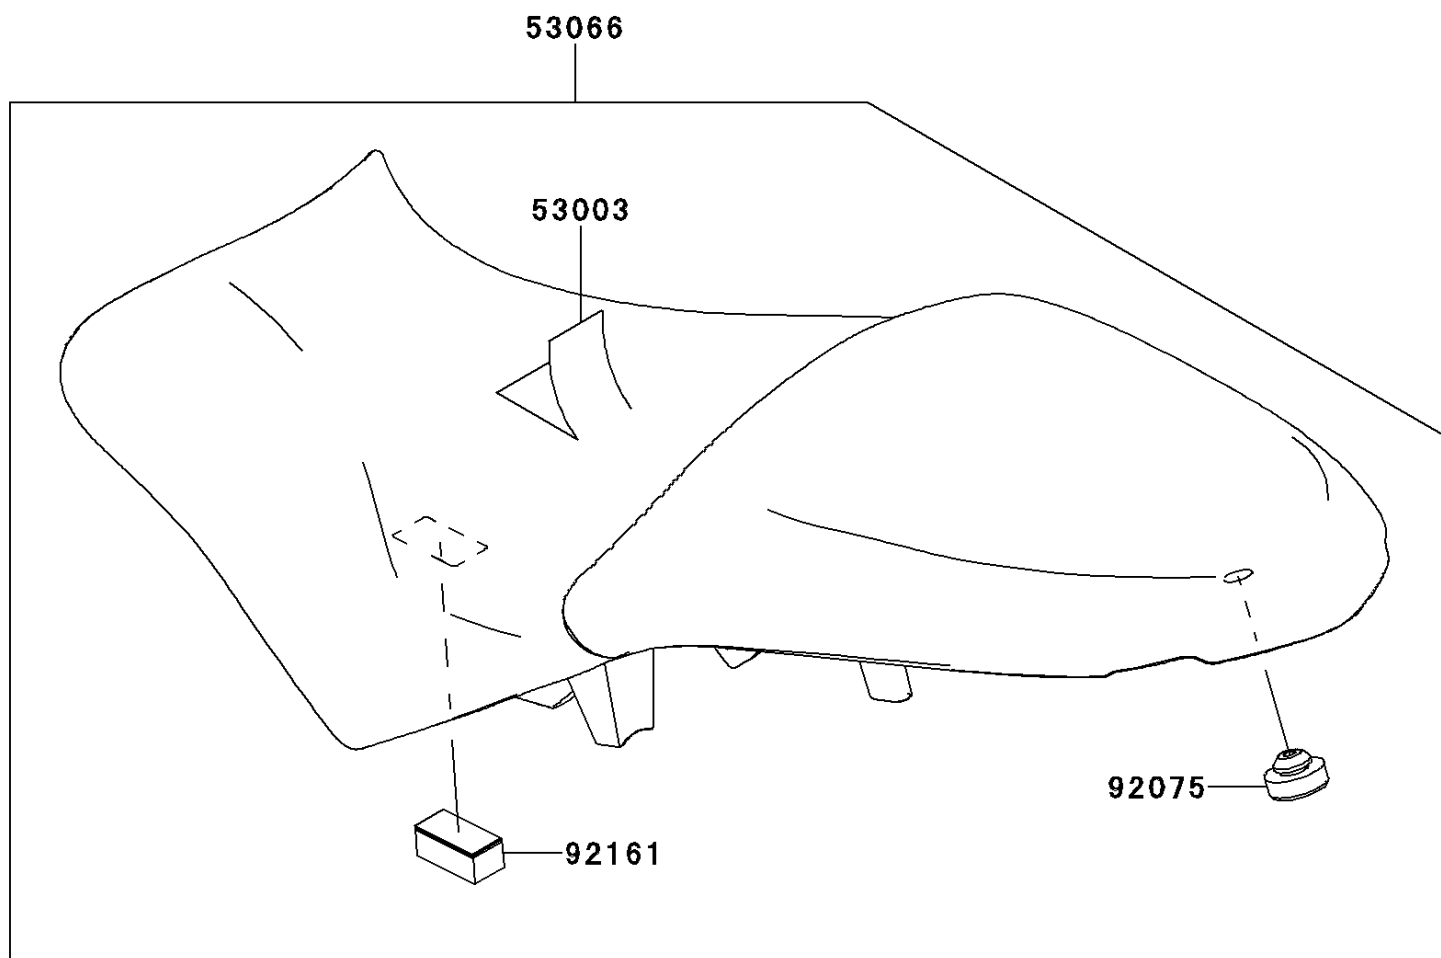

2012 VERSYS® PARTS DIAGRAM

Seat

F2510

2012 VERSYS® PARTS LIST

Seat

ITEM NAME	PART NUMBER	QUANTITY
LEATHER,SEAT,BLACK (Ref # 53003)	53003-0311-MA	1
SEAT-ASSY,DUAL,BLACK (Ref # 53066)	53066-0327-MA	1
DAMPER (Ref # 92075)	92075-1045	1
DAMPER,SEAT (Ref # 92161)	92161-1321	1