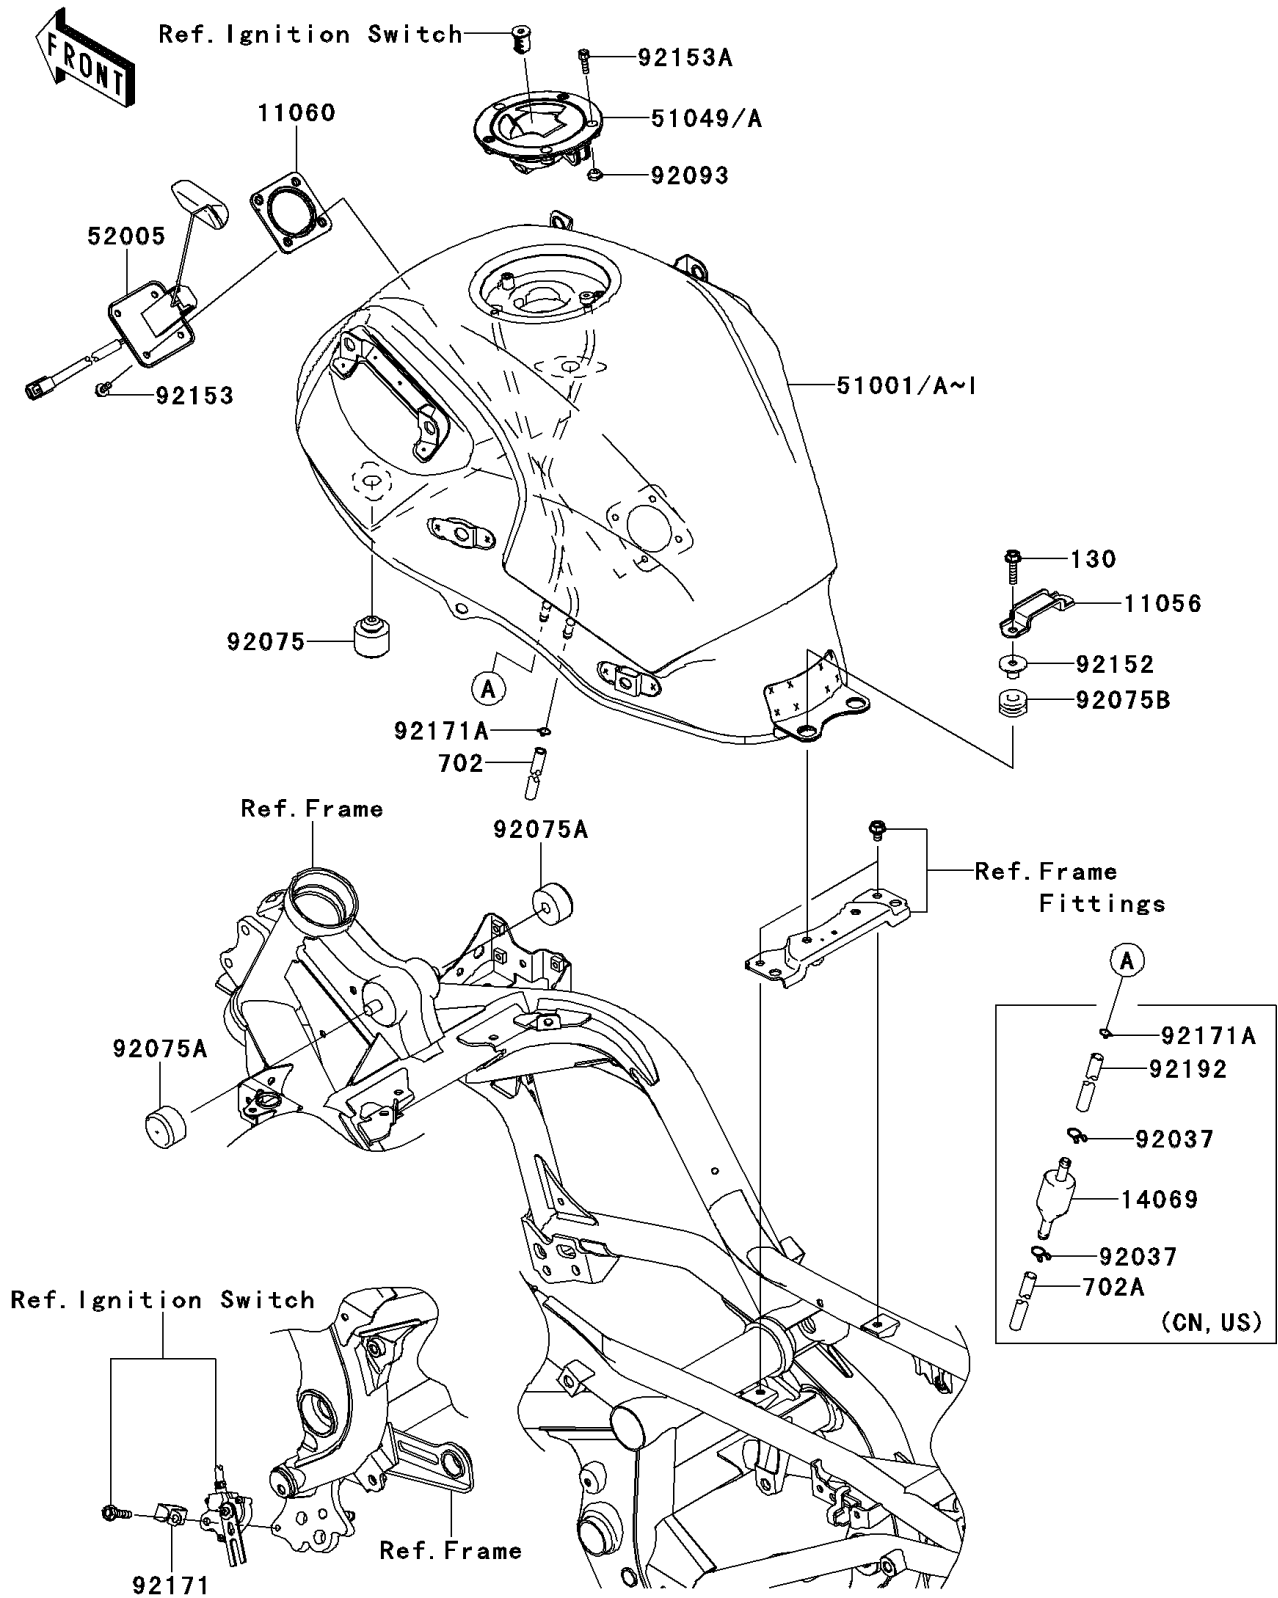

2012 VERSYS® PARTS DIAGRAM

Fuel Tank

F2410

2012 VERSYS® PARTS LIST

Fuel Tank

ITEM NAME	PART NUMBER	QUANTITY
BRACKET,SEAT (Ref # 11056)	11056-0361	1
GASKET,FUEL GAUGE (Ref # 11060)	11060-1952	1
CAP-TANK,FUEL (Ref # 51049)	51049-0039	1
GAUGE,FUEL (Ref # 52005)	52005-0023	1
DAMPER (Ref # 92075)	92075-1002	1
DAMPER,FUEL TANK (Ref # 92075A)	92075-125	1
DAMPER (Ref # 92075B)	92075-1690	1
SEAL,FUEL TANK CAP (Ref # 92093)	92093-1030	1
COLLAR,6.5X10X13.1 (Ref # 92152)	92152-0910	1
BOLT,FLANGED,5X12 (Ref # 92153)	92153-1421	1
BOLT,SOCKET,5X16 (Ref # 92153A)	92153-1616	1
CLAMP (Ref # 92171)	92171-0911	1
BOLT-FLANGED,6X25 (Ref # 130)	130BA0625	1
TUBE-RUBBER,6X9X750 (Ref # 702)	702A06750	1
BREATHER,FUEL TANK (Ref # 14069)	14069-1004	1
TANK-COMP-FUEL,P.S.YELLOW (Ref # 51001)	51001-0387-15G	1
TANK-COMP-FUEL,M.F.S.BLACK (Ref # 51001B)	51001-0387-15V	1
TANK-COMP-FUEL,P.S.YELLOW (Ref # 51001F)	51001-0388-15G	1
TANK-COMP-FUEL,M.F.S.BLACK (Ref # 51001H)	51001-0388-15V	1
CLAMP,TUBE (Ref # 92037)	92037-147	1
CLAMP,8X0.7 (Ref # 92171A)	92171-1973	2
TUBE-RUBBER,7X10X100 (Ref # 702A)	702A07100	1
TUBE,BREATHER (Ref # 92192)	92192-0828	1