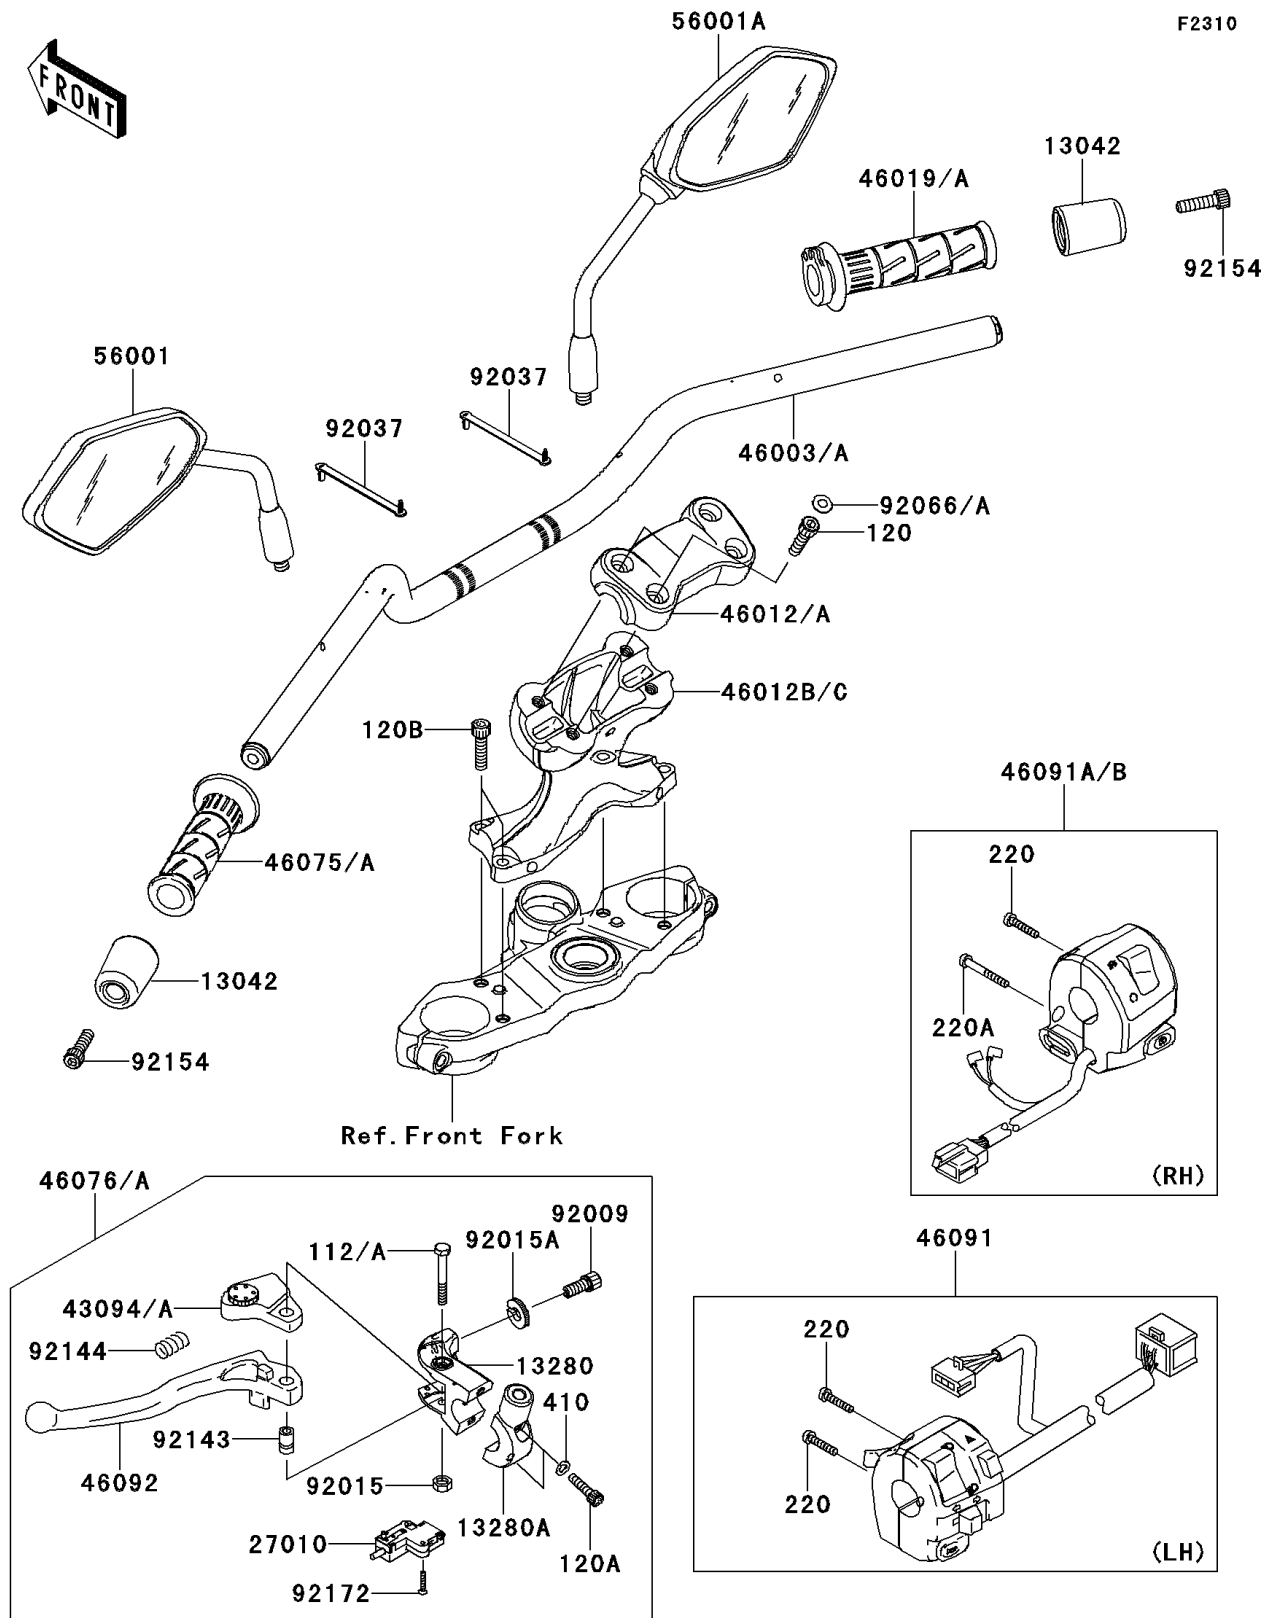

2012 VERSYS® PARTS DIAGRAM

Handlebar

2012 VERSYS® PARTS LIST

Handlebar

ITEM NAME	PART NUMBER	QUANTITY
BOLT-UPSET,6X45 (Ref # 112)	112AB0645	1
BOLT-SOCKET,8X30 (Ref # 120)	120CA0830	1
BOLT-SOCKET,6X25 (Ref # 120A)	120CB0625	1
BOLT-SOCKET,8X30 (Ref # 120B)	120CC0830	1
SCREW-PAN-CROS,5X25 (Ref # 220)	220AB0525	1
WEIGHT,HANDLE (Ref # 13042)	13042-5002	1
HOLDER,CLUTCH LEVER (Ref # 13280)	13280-0306	1
HOLDER,CLUTCH LEVER (Ref # 13280A)	13280-0307	1
SWITCH,CLUTCH,BLACK (Ref # 27010)	27010-1094	1
ADJUSTER,CLUTCH LEVER (Ref # 43094A)	43094-1053	1
HANDLE,F.P.SILVER (Ref # 46003)	46003-0167-10T	1
HOLDER-HANDLE,UPP,F.S.BLACK (Ref # 46012)	46012-0029-18R	1
HOLDER-HANDLE,LWR,F.S.BLACK (Ref # 46012B)	46012-0030-18R	1
GRIP-ASSY,THROTTLE (Ref # 46019)	46019-0001	1
GRIP,HANDLE,LH (Ref # 46075A)	46075-1144	1
LEVER-ASSY-GRIP,CLUTCH (Ref # 46076)	46076-0052	1
HOUSING-ASSY-CONTROL,LH (Ref # 46091)	46091-0214	1
HOUSING-ASSY-CONTROL,RH (Ref # 46091A)	46091-0215	1
LEVER-GRIP,CLUTCH (Ref # 46092)	46092-0031	1
MIRROR-ASSY,LH (Ref # 56001)	56001-0194	1
MIRROR-ASSY,RH (Ref # 56001A)	56001-0195	1
SCREW,CABLE ADJUST,8MM,BLACK (Ref # 92009)	92009-1134	1
NUT,LOCK,6MM,BLACK (Ref # 92015)	92015-1191	1
NUT,CABLE ADJUST LOCK,8MM,BLK (Ref # 92015A)	92015-1197	1
CLAMP,SPEED,L=80.5 (Ref # 92037)	92037-1903	1
PLUG (Ref # 92066)	92066-0735	1
COLLAR (Ref # 92143)	92143-1379	1
SPRING (Ref # 92144)	92144-1467	1
BOLT,SOCKET,8X30 (Ref # 92154)	92154-0440	1

2012 VERSYS® PARTS LIST

Handlebar

ITEM NAME	PART NUMBER	QUANTITY
SCREW,3X16 (Ref # 92172)	92172-0183	1
SCREW-PAN-CROS,5X40 (Ref # 220A)	220AB0540	1
WASHER-PLAIN-SMALL,6MM (Ref # 410)	410AB0600	1