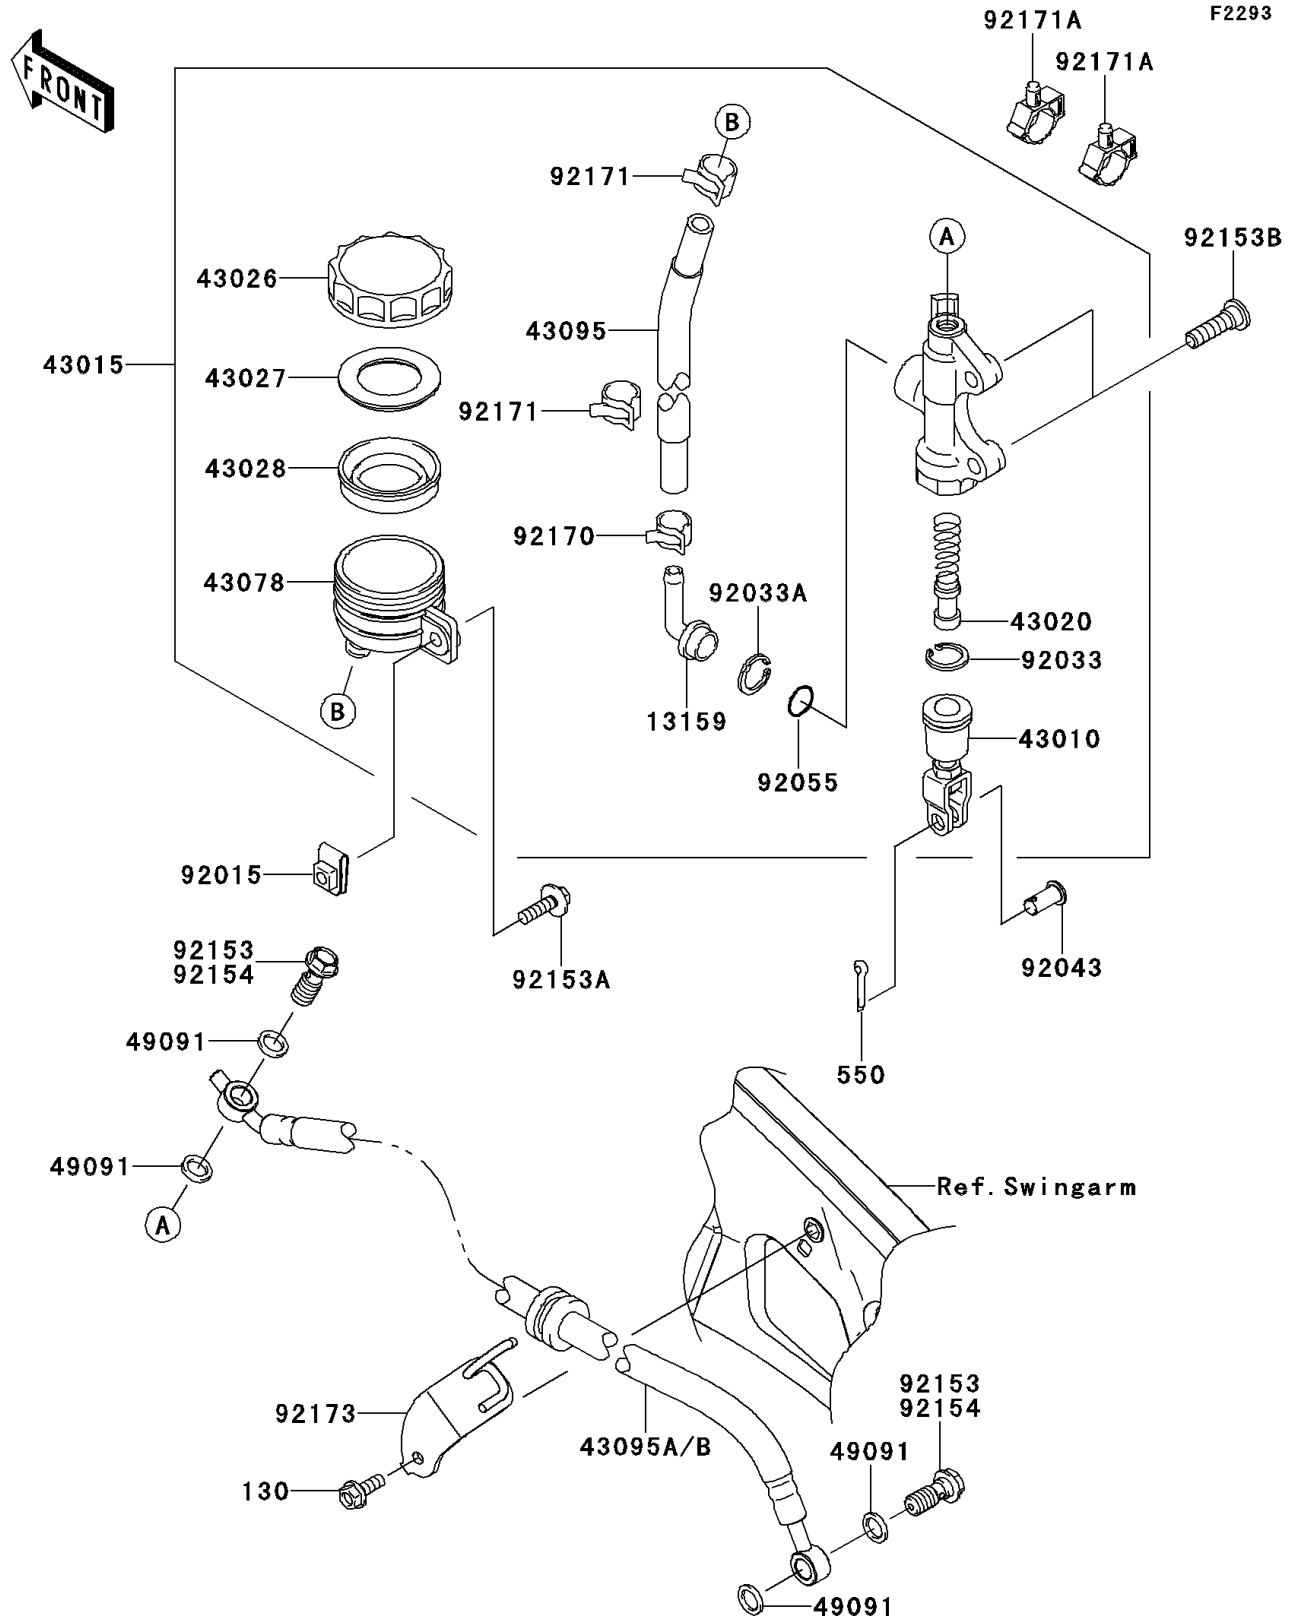

2012 VERSYS® PARTS DIAGRAM

Rear Master Cylinder

2012 VERSYS® PARTS LIST

Rear Master Cylinder

ITEM NAME	PART NUMBER	QUANTITY
BOLT-FLANGED,6X16 (Ref # 130)	130BB0616	1
PIN-COTTER,2.0X15 (Ref # 550)	550AA2015	1
CONNECTOR (Ref # 13159)	13159-1056	1
ROD-ASSY-BRAKE (Ref # 43010)	43010-1074	1
CYLINDER-ASSY-MASTER,RR (Ref # 43015)	43015-0068	1
PISTON-COMP-BRAKE (Ref # 43020)	43020-1094	1
CAP-BRAKE (Ref # 43026)	43026-1051	1
PLATE-DIAPHRAGM (Ref # 43027)	43027-1051	1
DIAPHRAGM,MASTER CYLINDER (Ref # 43028)	43028-1057	1
RESERVOIR,RR MASTER CYLINDER (Ref # 43078)	43078-1082	1
HOSE-BRAKE,RR MASTER CYLINDER (Ref # 43095)	43095-0193	1
HOSE-BRAKE,RR,519MM (Ref # 43095A)	43095-0602	1
WASHER-SEAL,10.1X14.5X1.5 (Ref # 49091)	49091-0001	1
NUT,6MM (Ref # 92015)	92015-1602	1
RING-SNAP,20.9X24.6X1.2 (Ref # 92033)	92033-0079	1
RING-SNAP,20.5MM (Ref # 92033A)	92033-1186	1
PIN (Ref # 92043)	92043-0182	1
RING-O,MASTER CYLINDER (Ref # 92055)	92055-1251	1
BOLT,OIL,L=23 (Ref # 92153)	92153-0627	1
BOLT,6X22 (Ref # 92153A)	92153-0725	1
BOLT,SOCKET,8X30 (Ref # 92153B)	92153-1624	1
CLAMP,HOSE (Ref # 92170)	92170-1091	1
CLAMP,HOSE (Ref # 92171)	92171-0463	1
CLAMP (Ref # 92171A)	92171-0955	1
CLAMP,BRAKE HOSE (Ref # 92173)	92173-0128	1