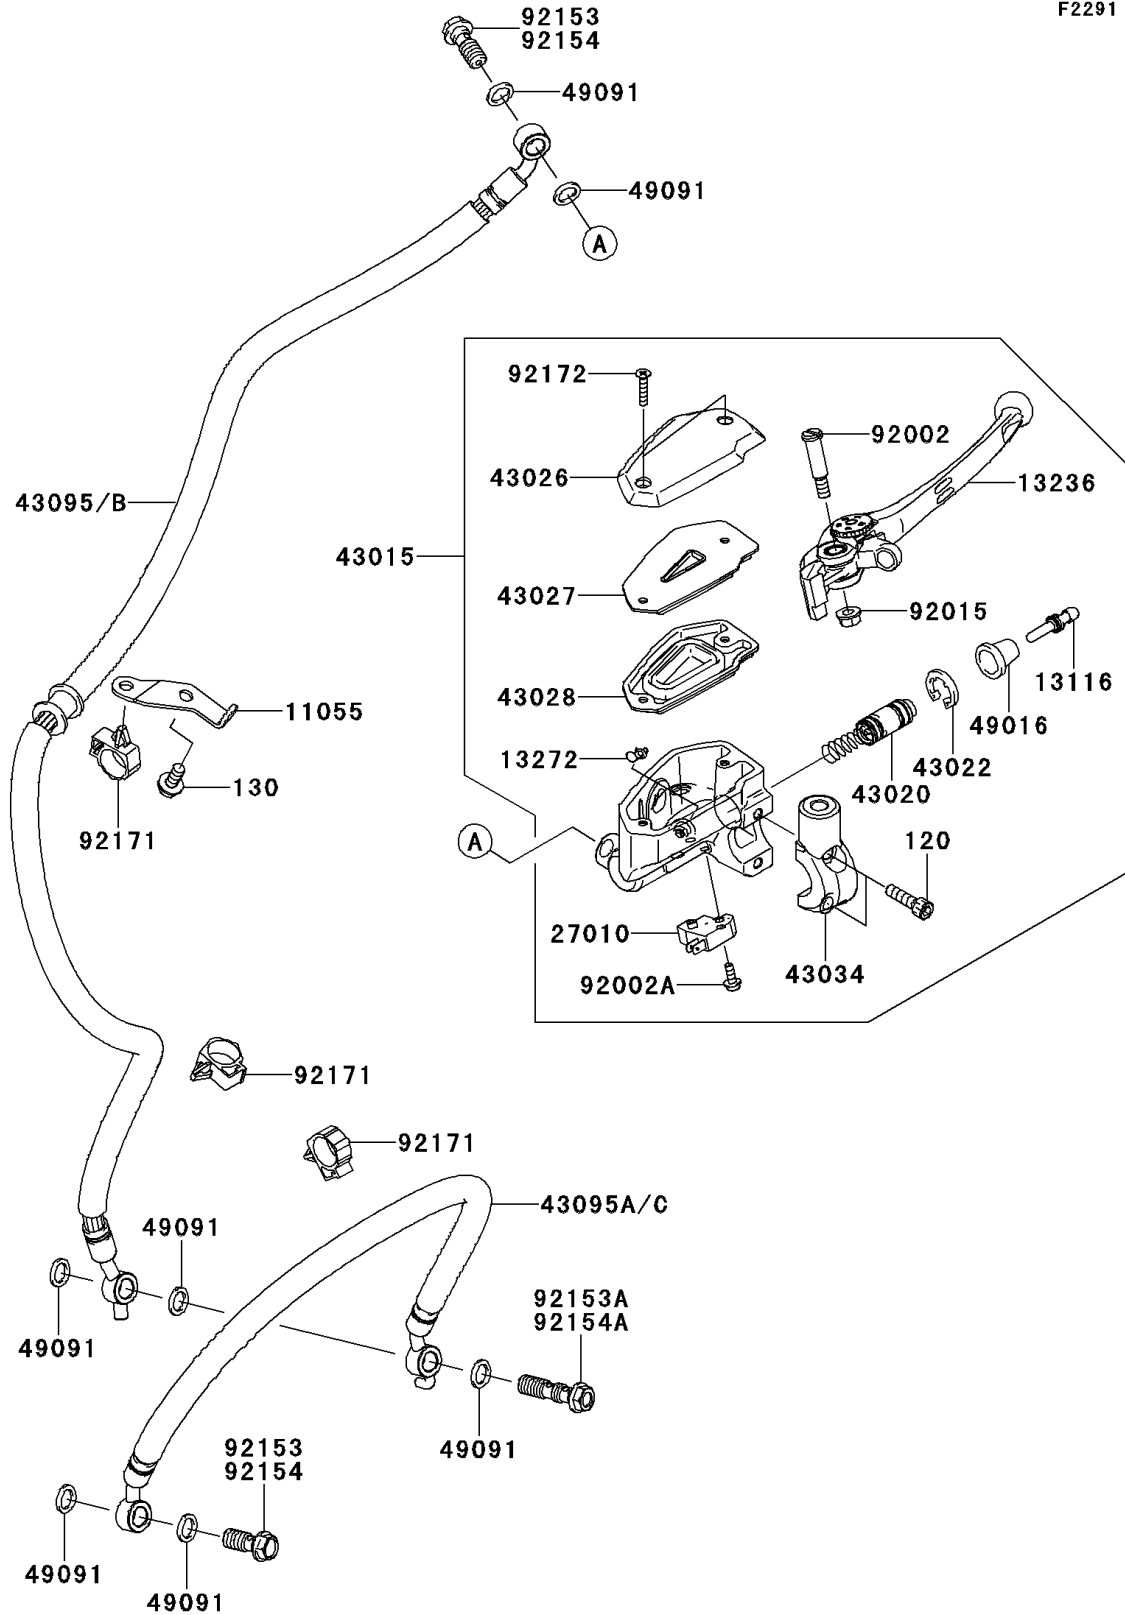

2012 VERSYS® PARTS DIAGRAM

Front Master Cylinder

F2291

2012 VERSYS® PARTS LIST

Front Master Cylinder

ITEM NAME	PART NUMBER	QUANTITY
BOLT-SOCKET,6X22 (Ref # 120)	120CB0622	1
BOLT-FLANGED,6X14 (Ref # 130)	130BA0614	1
BRACKET,BRAKE HOSE (Ref # 11055)	11055-1875	1
ROD-PUSH (Ref # 13116)	13116-0032	1
LEVER-COMP,FRONT BRAKE (Ref # 13236)	13236-0169	1
PLATE (Ref # 13272)	13272-0573	1
SWITCH,BRAKE (Ref # 27010)	27010-0025	1
CYLINDER-ASSY-MASTER,FR (Ref # 43015)	43015-0116	1
PISTON-COMP-BRAKE (Ref # 43020)	43020-0015	1
STOPPER-BRAKE,PISTON (Ref # 43022)	43022-1010	1
CAP-BRAKE (Ref # 43026)	43026-0019	1
PLATE-DIAPHRAGM (Ref # 43027)	43027-0008	1
DIAPHRAGM (Ref # 43028)	43028-0015	1
HOLDER-BRAKE,MASTER CYLINDER (Ref # 43034)	43034-0049	1
HOSE-BRAKE,FR,1017MM (Ref # 43095)	43095-0600	1
HOSE-BRAKE,FR,515MM (Ref # 43095A)	43095-0601	1
COVER-SEAL,MASTER CYLINDER (Ref # 49016)	49016-1044	1
WASHER-SEAL,10.1X14.5X1.5 (Ref # 49091)	49091-0001	1
BOLT,LEVER SET,BLACK (Ref # 92002)	92002-1322	1
BOLT,SCREW,4X12 (Ref # 92002A)	92002-1323	1
NUT,FLANGED,6MM (Ref # 92015)	92015-1528	1
BOLT,OIL,L=23 (Ref # 92153)	92153-0627	1
BOLT,OIL,L=37 (Ref # 92153A)	92153-0628	1
CLAMP,BRAKE HOSE (Ref # 92171)	92171-0316	1
SCREW,4X20 (Ref # 92172)	92172-0320	1