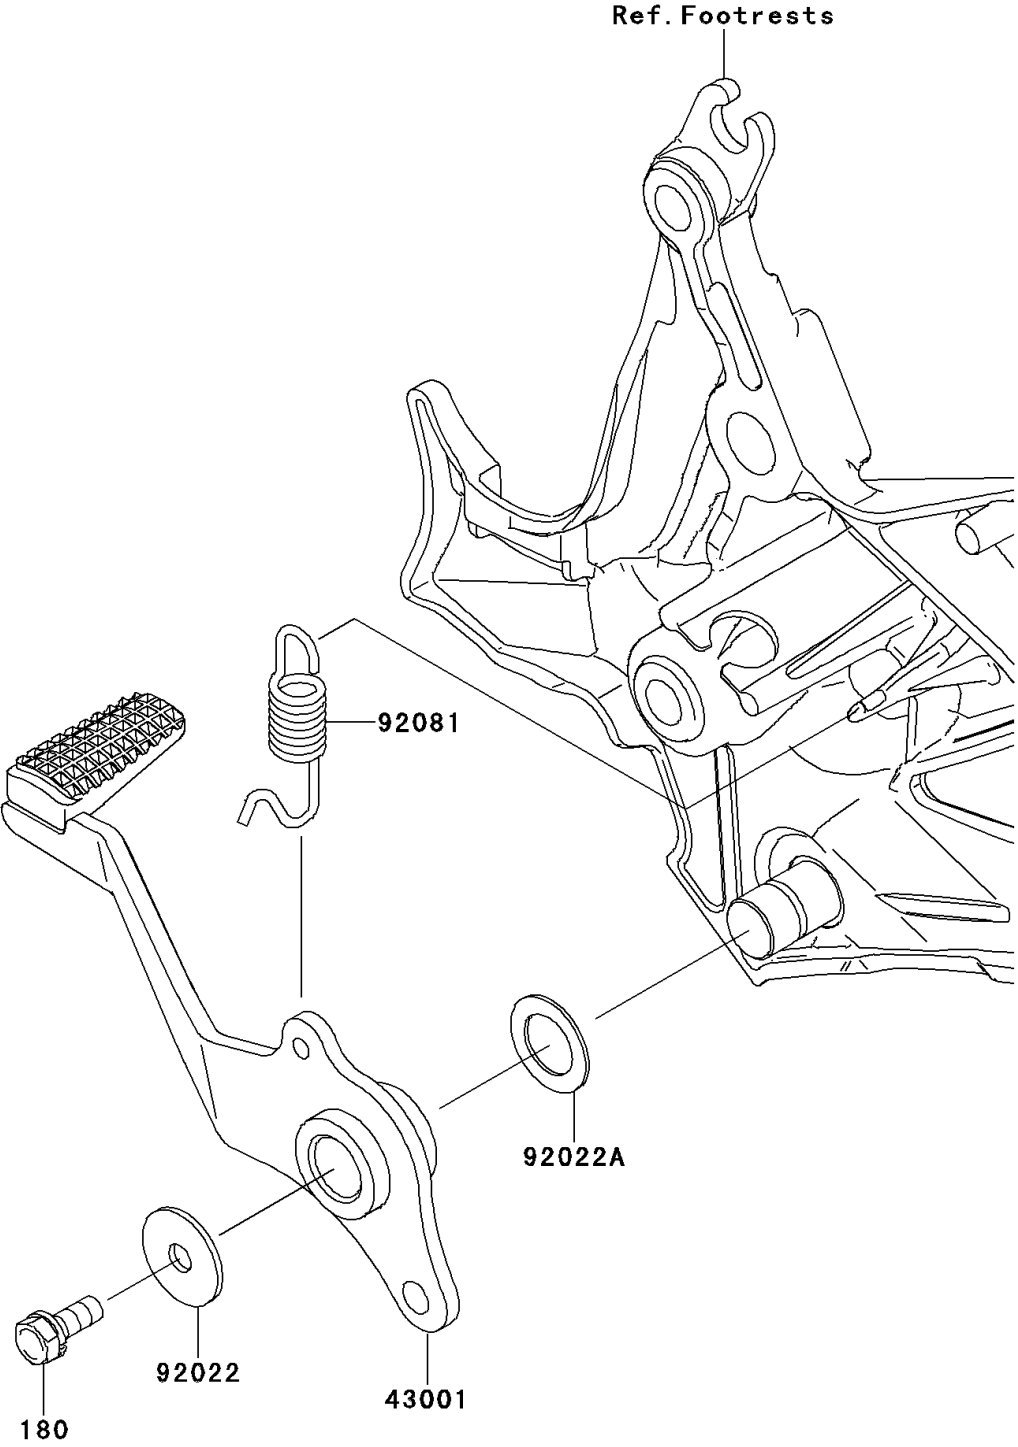

## 2012 VERSYS® PARTS DIAGRAM

Brake Pedal

F2260

## 2012 VERSYS® PARTS LIST

Brake Pedal

ITEM NAME	PART NUMBER	QUANTITY
BOLT-UPSET-WS,6X16 (Ref # 180)	180AA0616	1
LEVER-BRAKE,PEDAL (Ref # 43001)	43001-0128	1
WASHER,7X24X1.6 (Ref # 92022)	92022-228	1
WASHER,15.3X24X1 (Ref # 92022A)	92022-326	1
SPRING,BRAKE PEDAL (Ref # 92081)	92081-1833	1