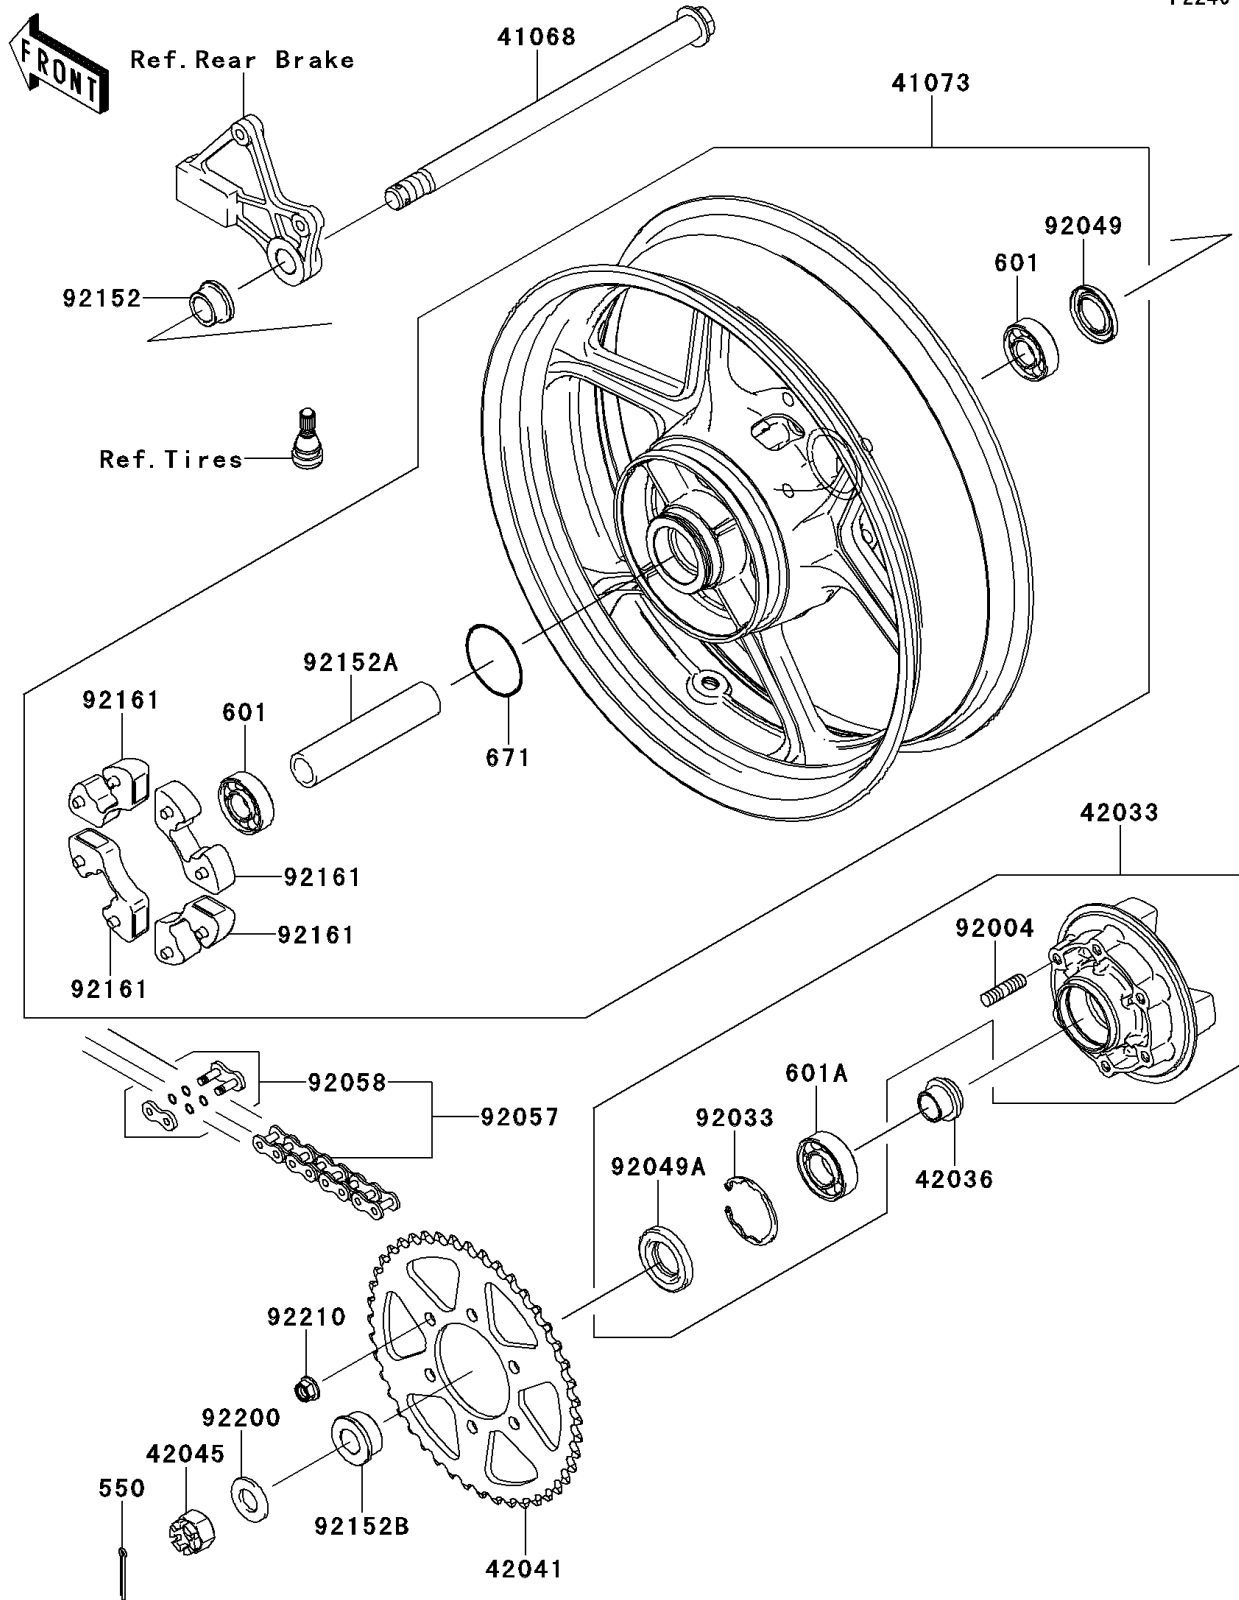

## 2012 VERSYS® PARTS DIAGRAM

Rear Hub

F2240

## 2012 VERSYS® PARTS LIST

### Rear Hub

ITEM NAME	PART NUMBER	QUANTITY
PIN-COTTER,4.0X35 (Ref # 550)	550AA4035	1
BEARING-BALL,6204UUC3 (Ref # 601)	601B6204UU	1
BEARING-BALL (Ref # 601A)	601B6205UU	1
O RING,60MM (Ref # 671)	671B2560	1
AXLE,RR (Ref # 41068)	41068-0054	1
WHEEL-ASSY,RR,G.BLACK (Ref # 41073)	41073-0146-QT	1
COUPLING-ASSY,RR HUB (Ref # 42033)	42033-0043	1
SLEEVE,RR HUB,L=23 (Ref # 42036)	42036-1251	1
SPROCKET-HUB,46T (Ref # 42041)	42041-0087	1
NUT,CASTLE,18MM (Ref # 42045)	42045-018	1
STUD,10X19 (Ref # 92004)	92004-0028	1
RING-SNAP,52MM (Ref # 92033)	92033-1043	1
SEAL-OIL,28 47 5 (Ref # 92049)	92049-0140	1
SEAL-OIL (Ref # 92049A)	92049-1287	1
CHAIN,DRIVE,DID520VP2X114L (Ref # 92057)	92057-0163	1
JOINT-CHAIN,DRIVE (Ref # 92058)	92058-0018	1
COLLAR,RR AXLE,RH,L=17 (Ref # 92152)	92152-0302	1
COLLAR,20.2X28X133 (Ref # 92152A)	92152-0748	1
COLLAR,RR AXLE,LH,L=18 (Ref # 92152B)	92152-0822	1
DAMPER,SHOCK,RR HUB (Ref # 92161)	92161-0303	1
WASHER,19X36X3.2 (Ref # 92200)	92200-0296	1
NUT,LOCK,FLANGED,10MM (Ref # 92210)	92210-0276	1