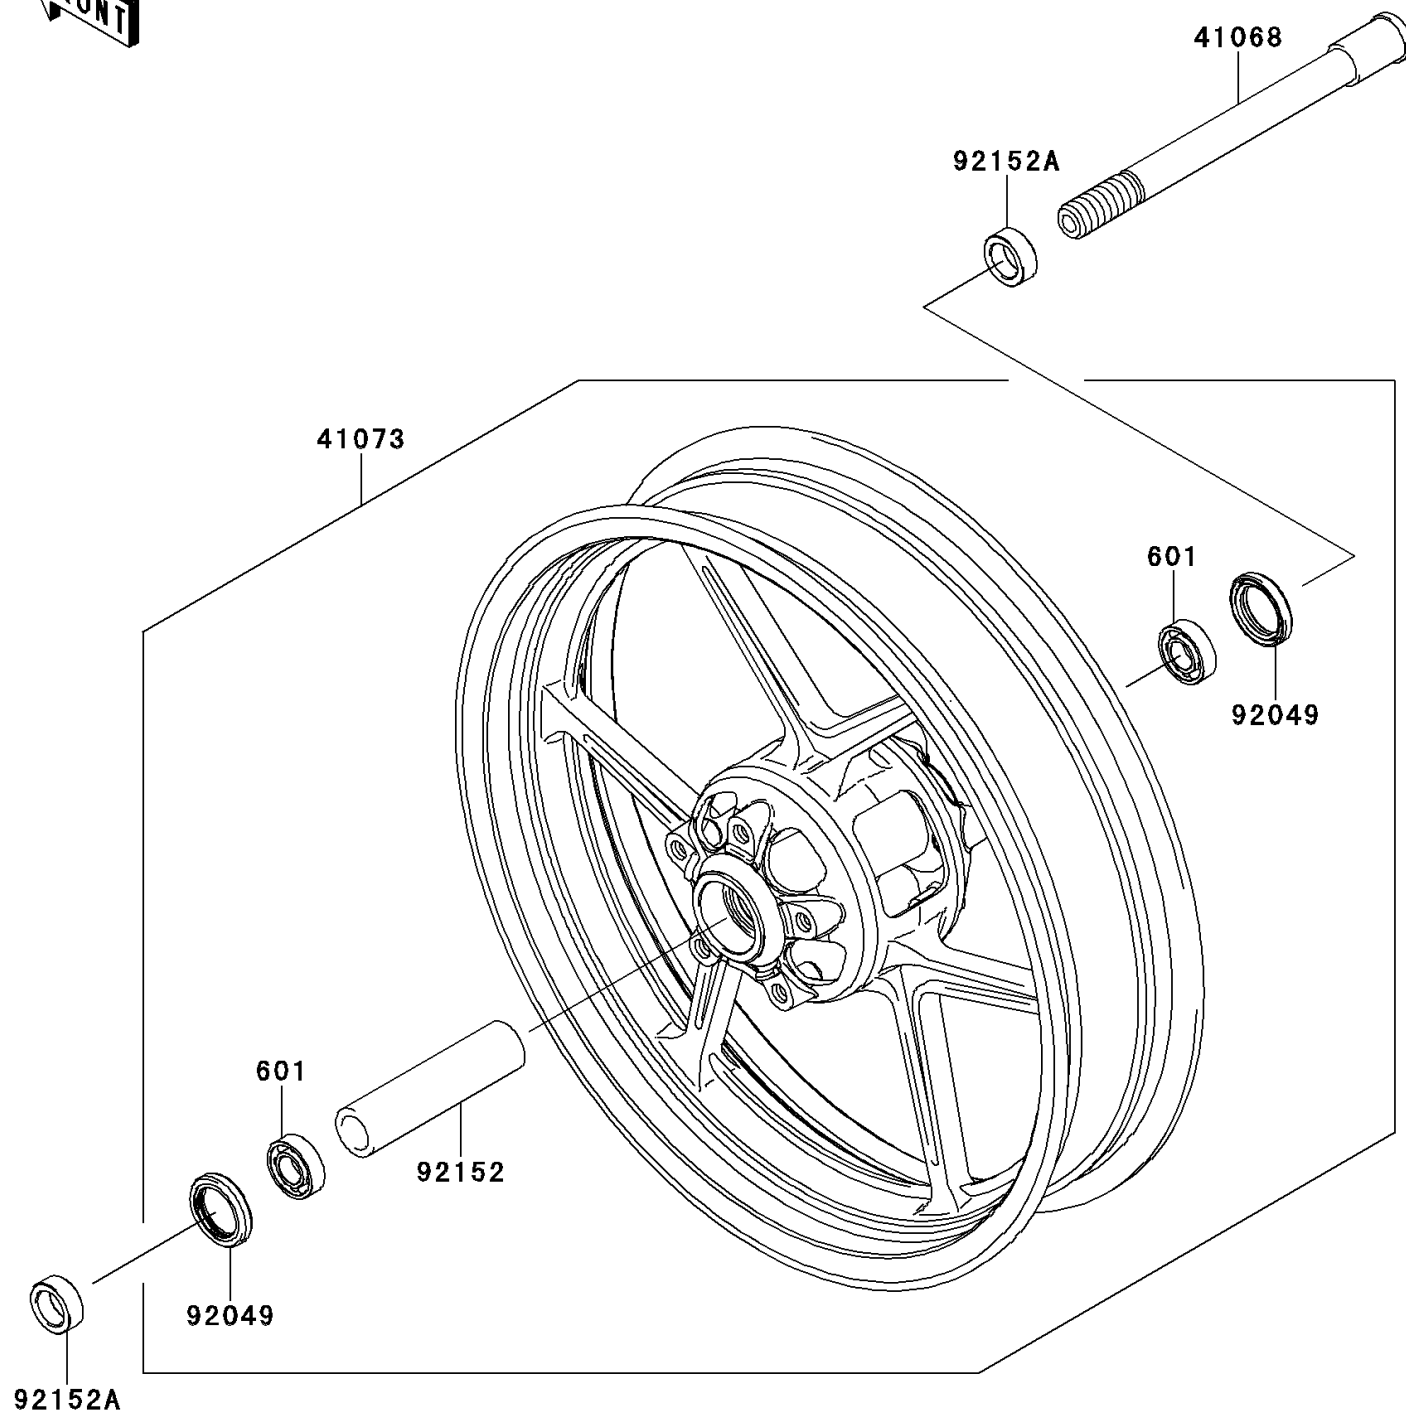

## 2014 VERSYS® PARTS DIAGRAM

Front Hub

F2230

Ref. Tires

## 2014 VERSYS® PARTS LIST

Front Hub

ITEM NAME	PART NUMBER	QUANTITY
BEARING-BALL,#6004UUC3 (Ref # 601)	601B6004UU	1
AXLE,FR (Ref # 41068)	41068-0038	1
WHEEL-ASSY,FR,G.BLACK (Ref # 41073)	41073-0154-QT	1
SEAL-OIL,BJN30427 (Ref # 92049)	92049-0130	1
COLLAR,FR HUB,L=115 (Ref # 92152)	92152-0087	1
COLLAR,20X30X11 (Ref # 92152A)	92152-0828	1