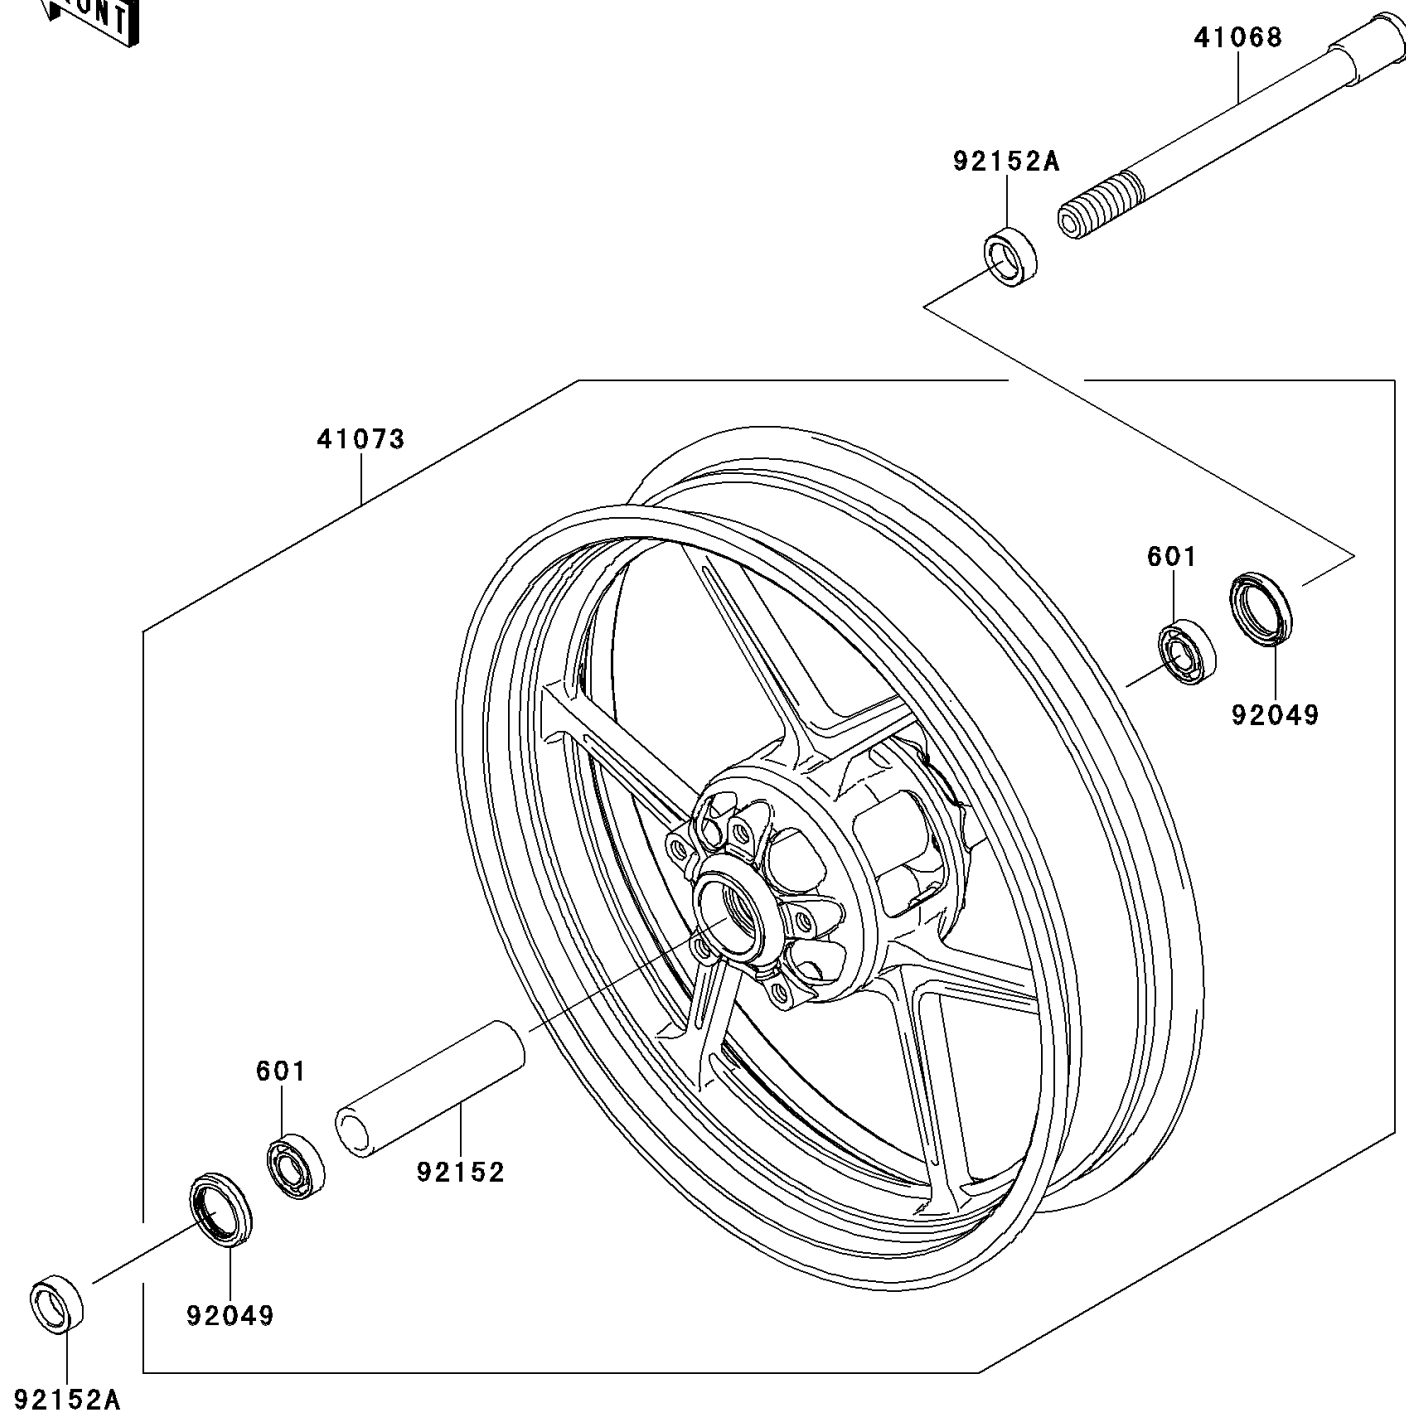

2012 VERSYS® PARTS DIAGRAM

Front Hub

F2230

2012 VERSYS® PARTS LIST

Front Hub

ITEM NAME	PART NUMBER	QUANTITY
BEARING-BALL,#6004UUC3 (Ref # 601)	601B6004UU	1
AXLE,FR (Ref # 41068)	41068-0038	1
WHEEL-ASSY,FR,G.BLACK (Ref # 41073)	41073-0154-QT	1
SEAL-OIL,BJN30427 (Ref # 92049)	92049-0130	1
COLLAR,FR HUB,L=115 (Ref # 92152)	92152-0087	1
COLLAR,20X30X11 (Ref # 92152A)	92152-0828	1