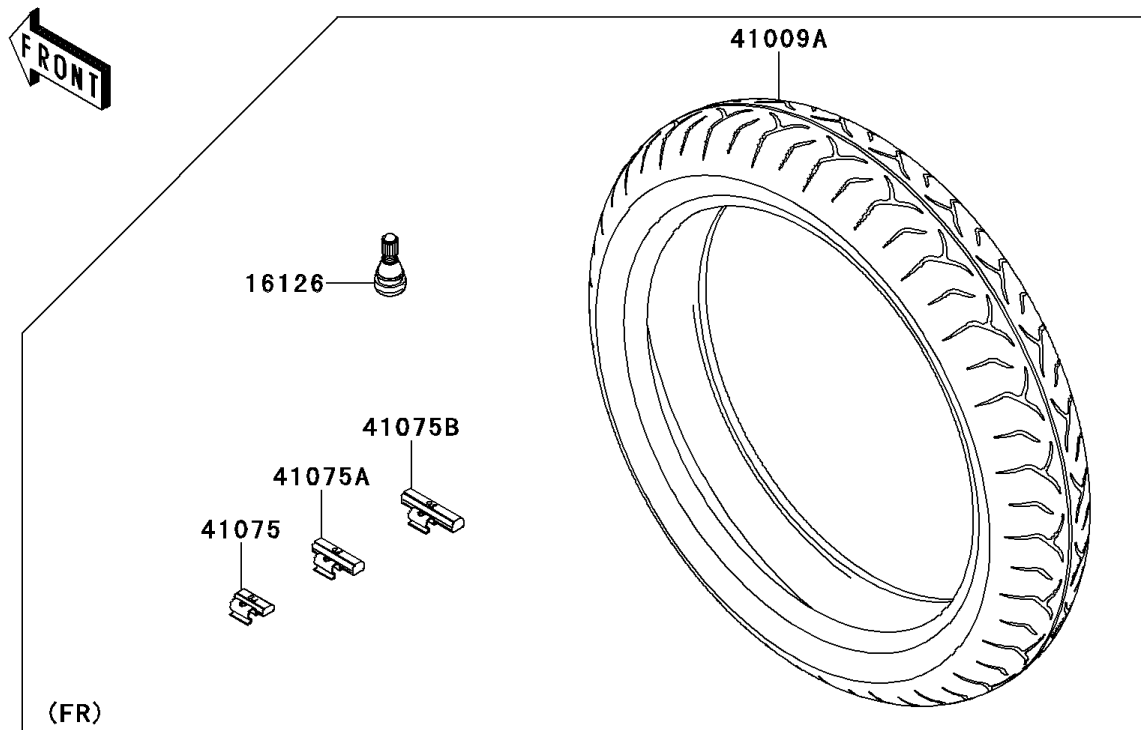

2012 VERSYS® PARTS DIAGRAM

Wheels/Tires

F2210

2012 VERSYS® PARTS LIST

Wheels/Tires

ITEM NAME	PART NUMBER	QUANTITY
VALVE,TIRE (Ref # 16126)	16126-1140	1
TIRE,RR,160/60ZR17(69W),D221G (Ref # 41009)	41009-0129	1
TIRE,FR,120/70ZR17(58W),D221FA (Ref # 41009A)	41009-0277	1
BALANCER-WHEEL,10G,SILVER (Ref # 41075)	41075-0007	1
BALANCER-WHEEL,20G,SILVER (Ref # 41075A)	41075-0008	1
BALANCER-WHEEL,30G,SILVER (Ref # 41075B)	41075-0009	1