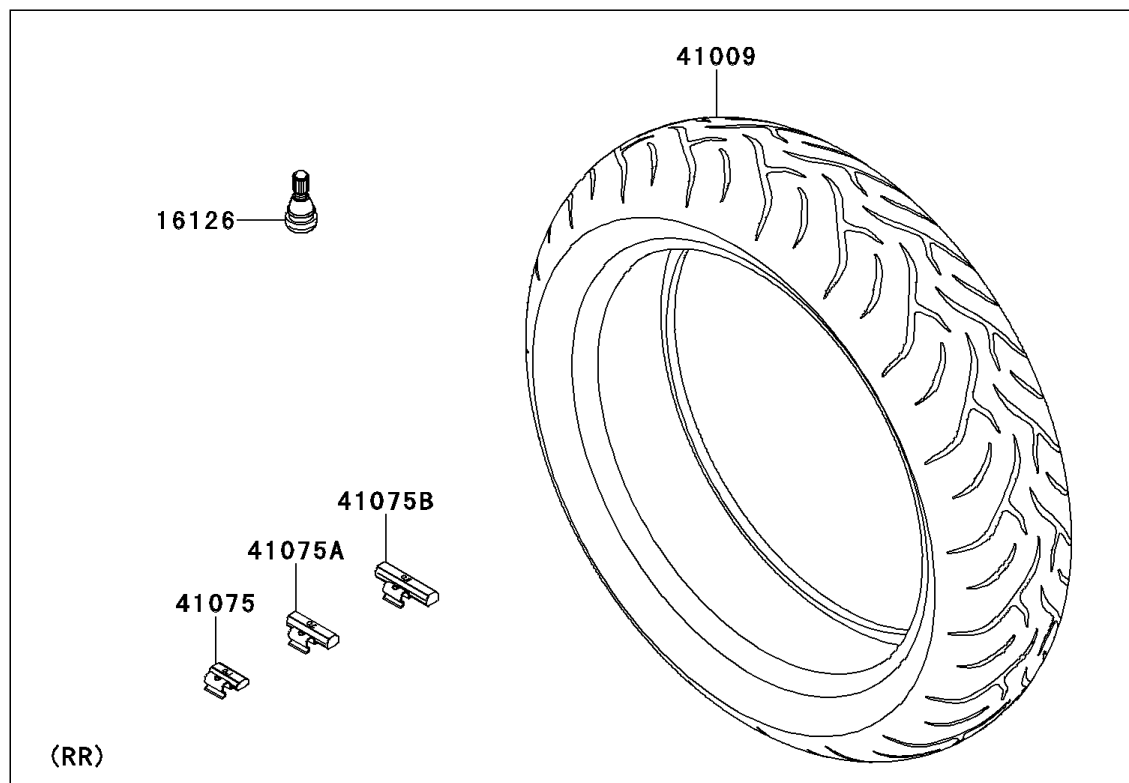

2012 VERSYS® PARTS DIAGRAM

Wheels/Tires

F2210

2012 VERSYS® PARTS LIST

Wheels/Tires

ITEM NAME	PART NUMBER	QUANTITY
VALVE,TIRE (Ref # 16126)	16126-1140	1
TIRE,RR,160/60ZR17(69W),D221G (Ref # 41009)	41009-0129	1
TIRE,FR,120/70ZR17(58W),D221FA (Ref # 41009A)	41009-0277	1
BALANCER-WHEEL,10G,SILVER (Ref # 41075)	41075-0007	1
BALANCER-WHEEL,20G,SILVER (Ref # 41075A)	41075-0008	1
BALANCER-WHEEL,30G,SILVER (Ref # 41075B)	41075-0009	1