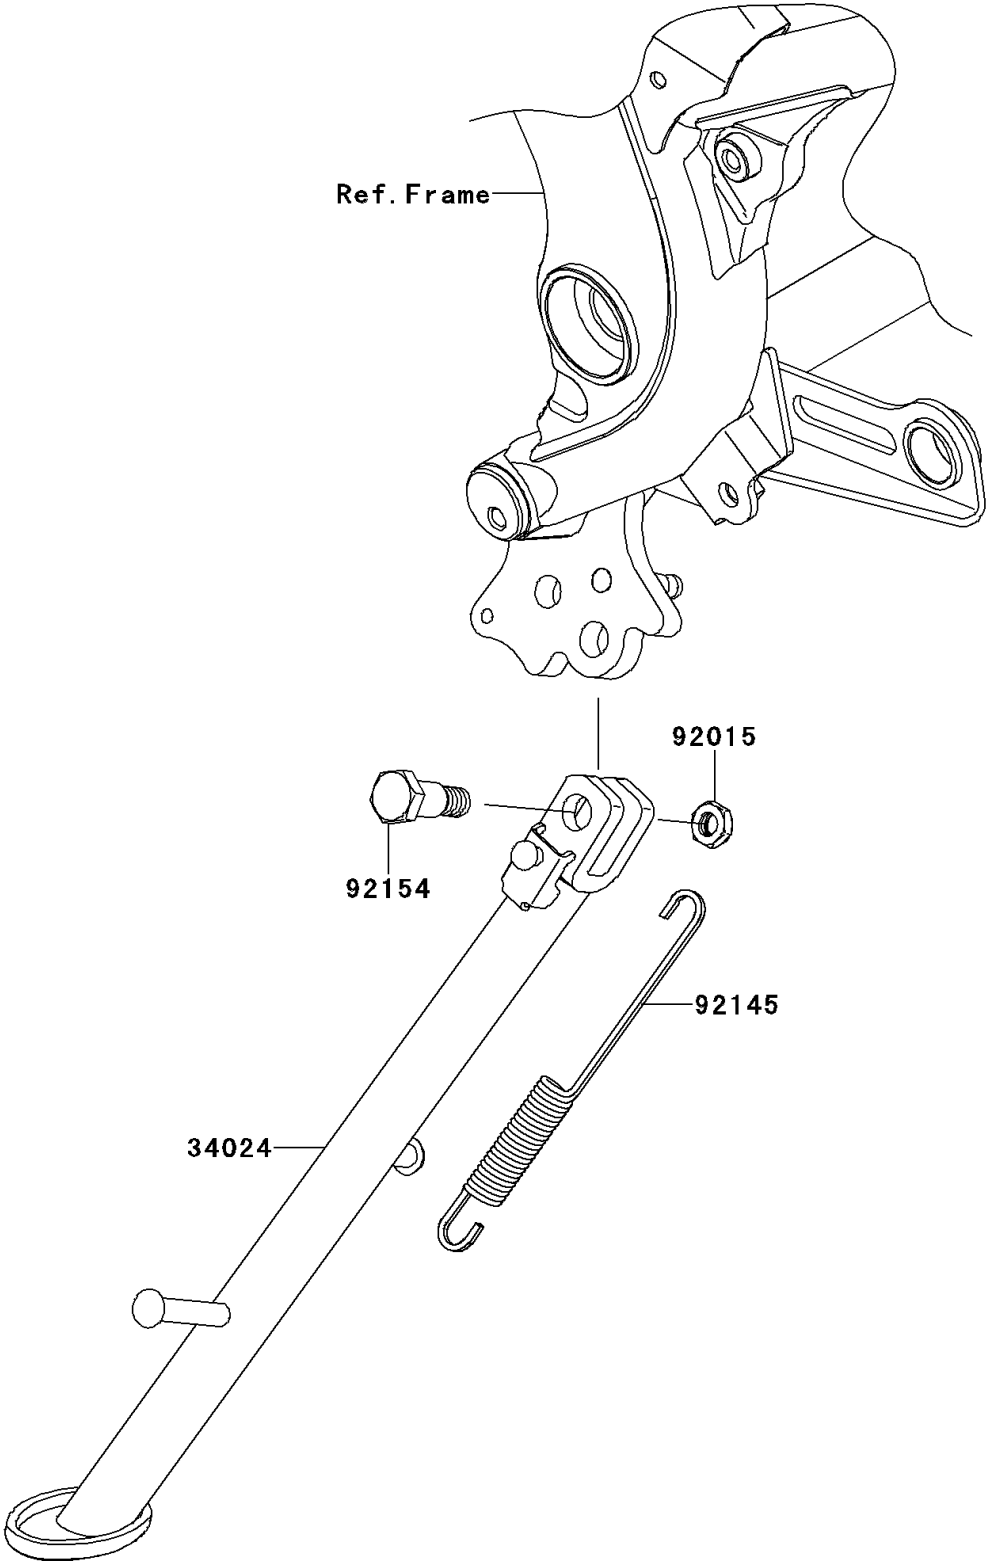

## 2012 VERSYS® PARTS DIAGRAM

Stand(s)

F2190

## 2012 VERSYS® PARTS LIST

Stand(s)

ITEM NAME	PART NUMBER	QUANTITY
STAND-SIDE (Ref # 34024)	34024-0101	1
NUT,LOCK,10MM,BLACK (Ref # 92015)	92015-1188	1
SPRING,SIDE STAND (Ref # 92145)	92145-0813	1
BOLT,10X32.5 (Ref # 92154)	92154-0437	1