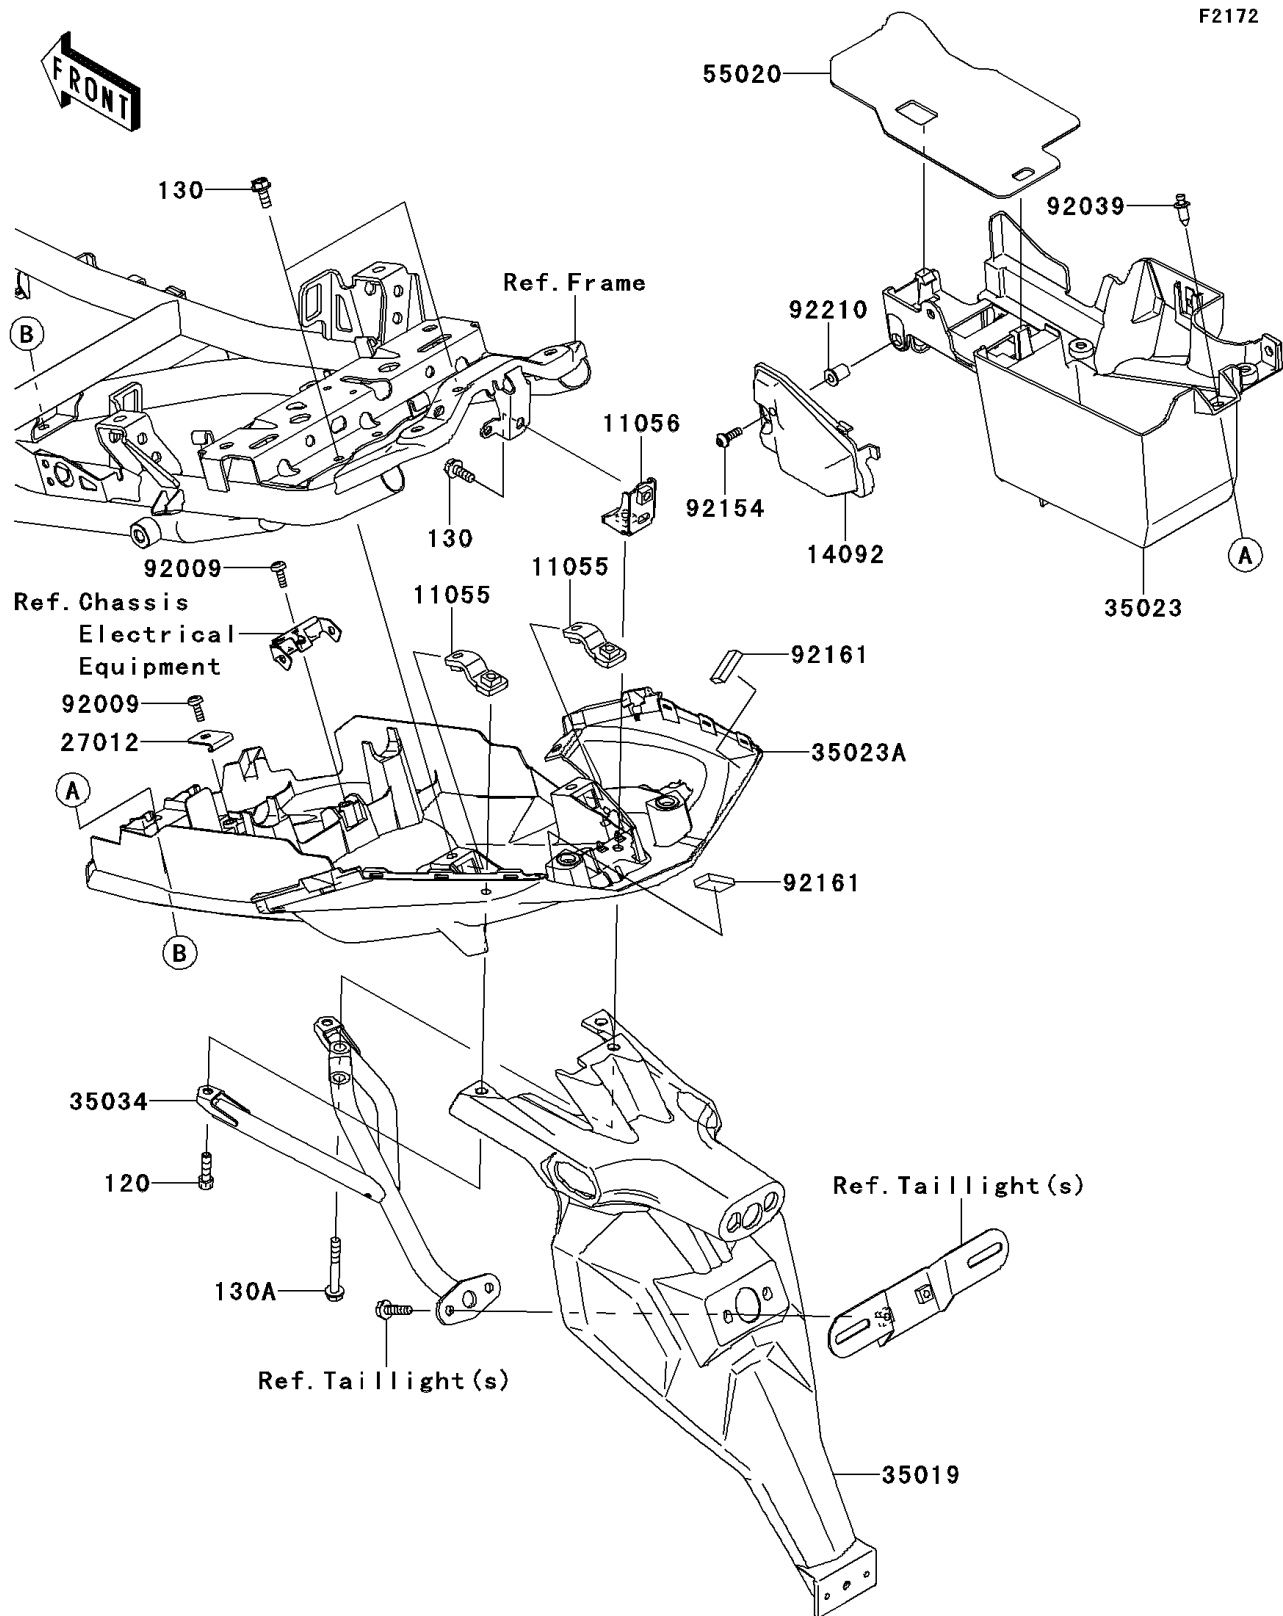

## 2012 VERSYS® PARTS DIAGRAM

Rear Fender(s)

## 2012 VERSYS® PARTS LIST

Rear Fender(s)

ITEM NAME	PART NUMBER	QUANTITY
BOLT-SOCKET,6X22 (Ref # 120)	120CA0622	1
BOLT-FLANGED,6X16 (Ref # 130)	130BA0616	1
BOLT-FLANGED,6X45 (Ref # 130A)	130BB0645	1
BRACKET,FLAP,RR,L&R (Ref # 11055)	11055-1873	1
BRACKET,FLAP,RR,CNT (Ref # 11056)	11056-0236	1
COVER,SWITCH MAINT. (Ref # 14092)	14092-0174	1
HOOK,BATTERY CASE (Ref # 27012)	27012-1316	1
FLAP,RR FENDER (Ref # 35019)	35019-0102	1
FENDER-REAR,FR (Ref # 35023)	35023-0163	1
FENDER-REAR,RR (Ref # 35023A)	35023-0196	1
REINFORCE (Ref # 35034)	35034-0123	1
GUARD,HEAT (Ref # 55020)	55020-0220	1
SCREW,6X14 (Ref # 92009)	92009-3845	1
RIVET (Ref # 92039)	92039-1283	1
BOLT,SOCKET,5X16 (Ref # 92154)	92154-0182	1
DAMPER (Ref # 92161)	92161-0717	1
NUT,WELL,5MM (Ref # 92210)	92210-0498	1