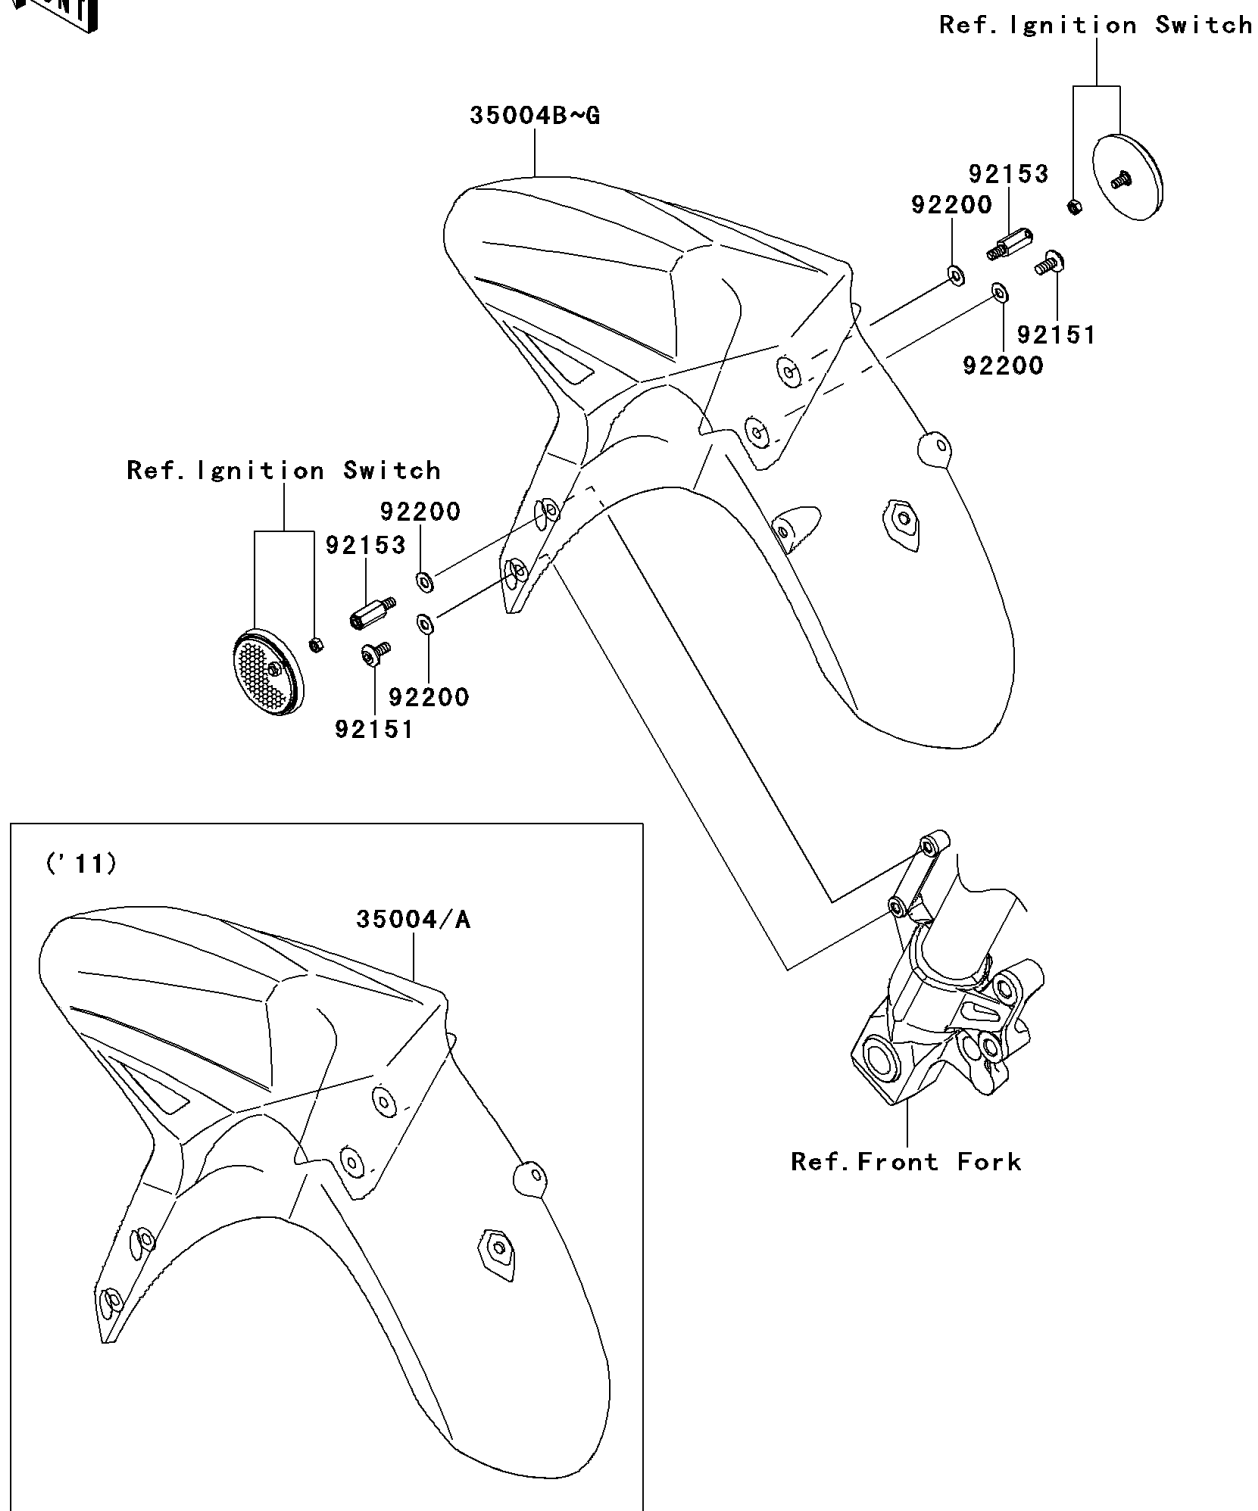

## 2012 VERSYS® PARTS DIAGRAM

Front Fender(s)

F2171

## 2012 VERSYS® PARTS LIST

Front Fender(s)

ITEM NAME	PART NUMBER	QUANTITY
FENDER-FRONT,P.S.YELLOW (Ref # 35004B)	35004-0311-15G	1
BOLT,SOCKET,6X14 (Ref # 92151)	92151-1654	1
BOLT,6MM (Ref # 92153)	92153-1533	1
WASHER,6.5X14X1 (Ref # 92200)	92200-1388	1
FENDER-FRONT,M.S.BLACK (Ref # 35004D)	35004-0311-15Z	1