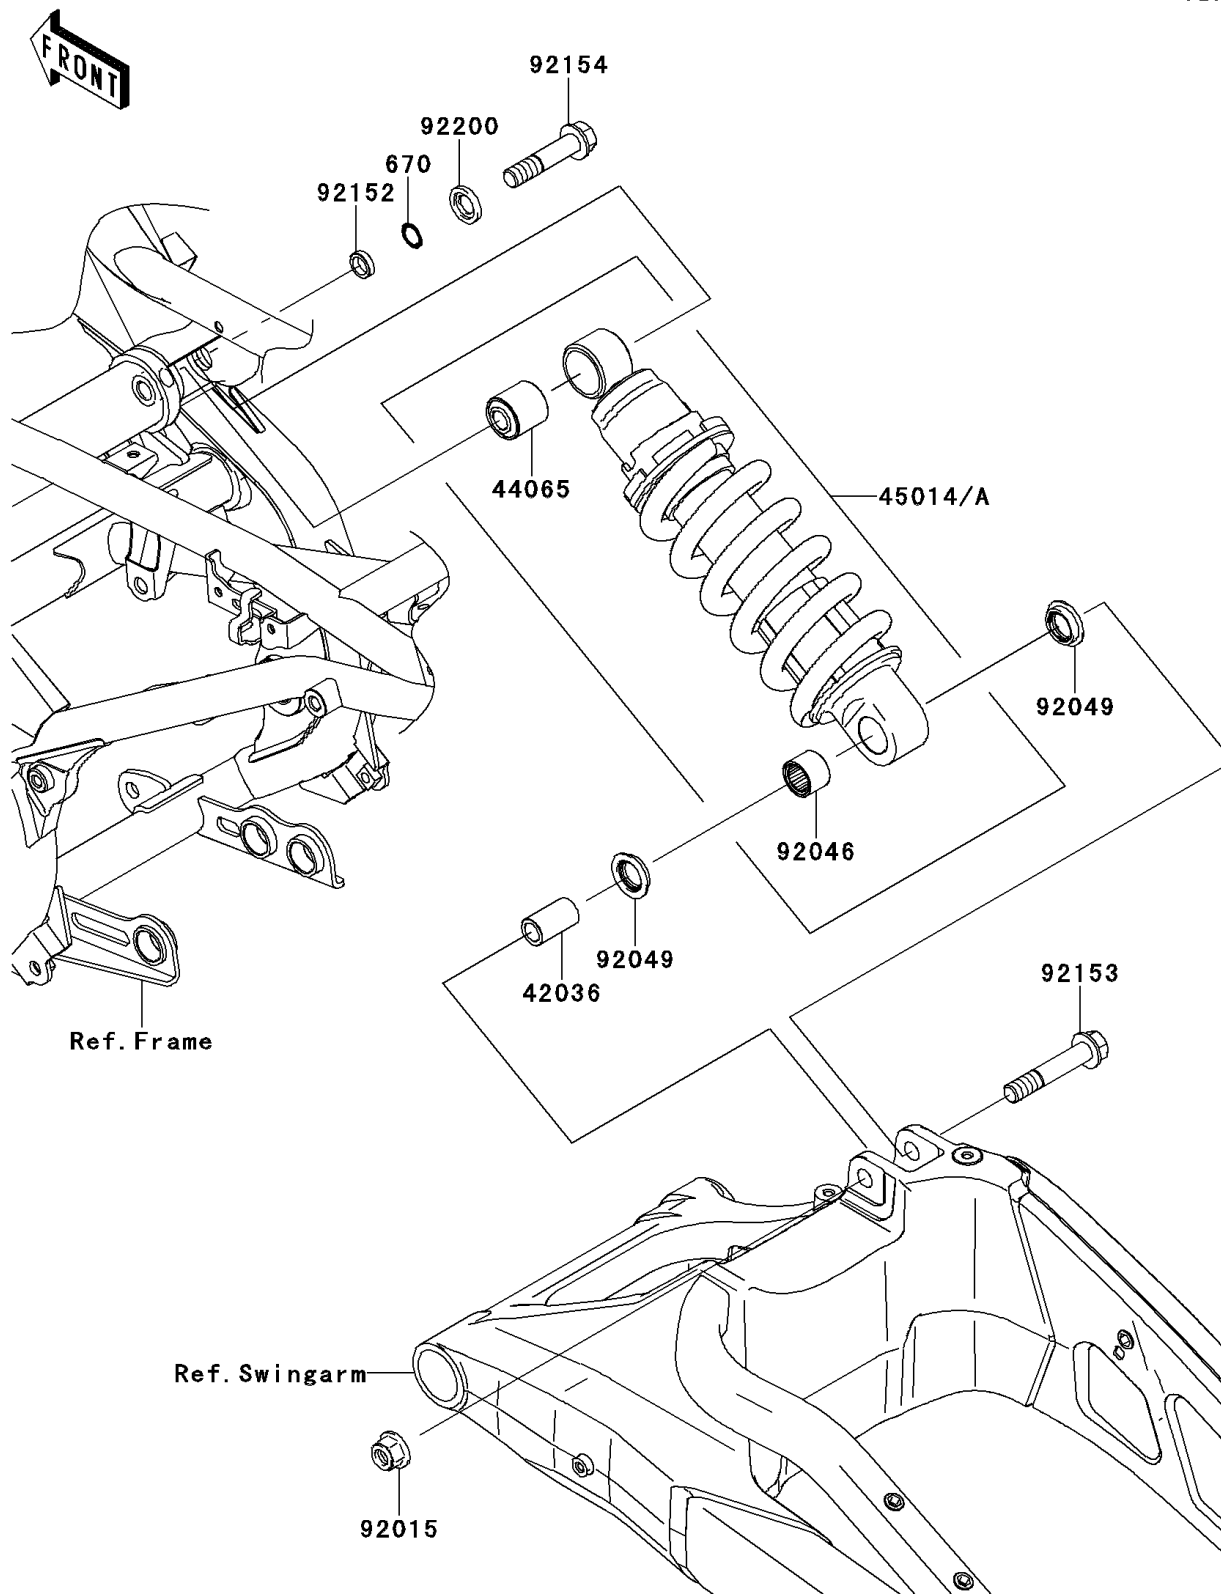

## 2012 VERSYS® PARTS DIAGRAM

Suspension/Shock Absorber

F2151

## 2012 VERSYS® PARTS LIST

Suspension/Shock Absorber

ITEM NAME	PART NUMBER	QUANTITY
O RING,12MM (Ref # 670)	670B2012	1
SLEEVE,12.1X18X32 (Ref # 42036)	42036-0024	1
BUSHING,SHOCKABSORBER (Ref # 44065)	44065-1017	1
SHOCKABSORBER,P.SILVER (Ref # 45014A)	45014-0147-458	1
NUT,LOCK,FLANGED,12MM (Ref # 92015)	92015-1433	1
BEARING-NEEDLE,SFYZM182417 (Ref # 92046)	92046-1272	1
SEAL-OIL (Ref # 92049)	92049-0133	1
COLLAR,12.1X16.8X4.4 (Ref # 92152)	92152-0811	1
BOLT,FLANGED,12X65 (Ref # 92153)	92153-1767	1
BOLT,FLANGED,12X55 (Ref # 92154)	92154-0289	1
WASHER,12.5X24X3.2 (Ref # 92200)	92200-0519	1