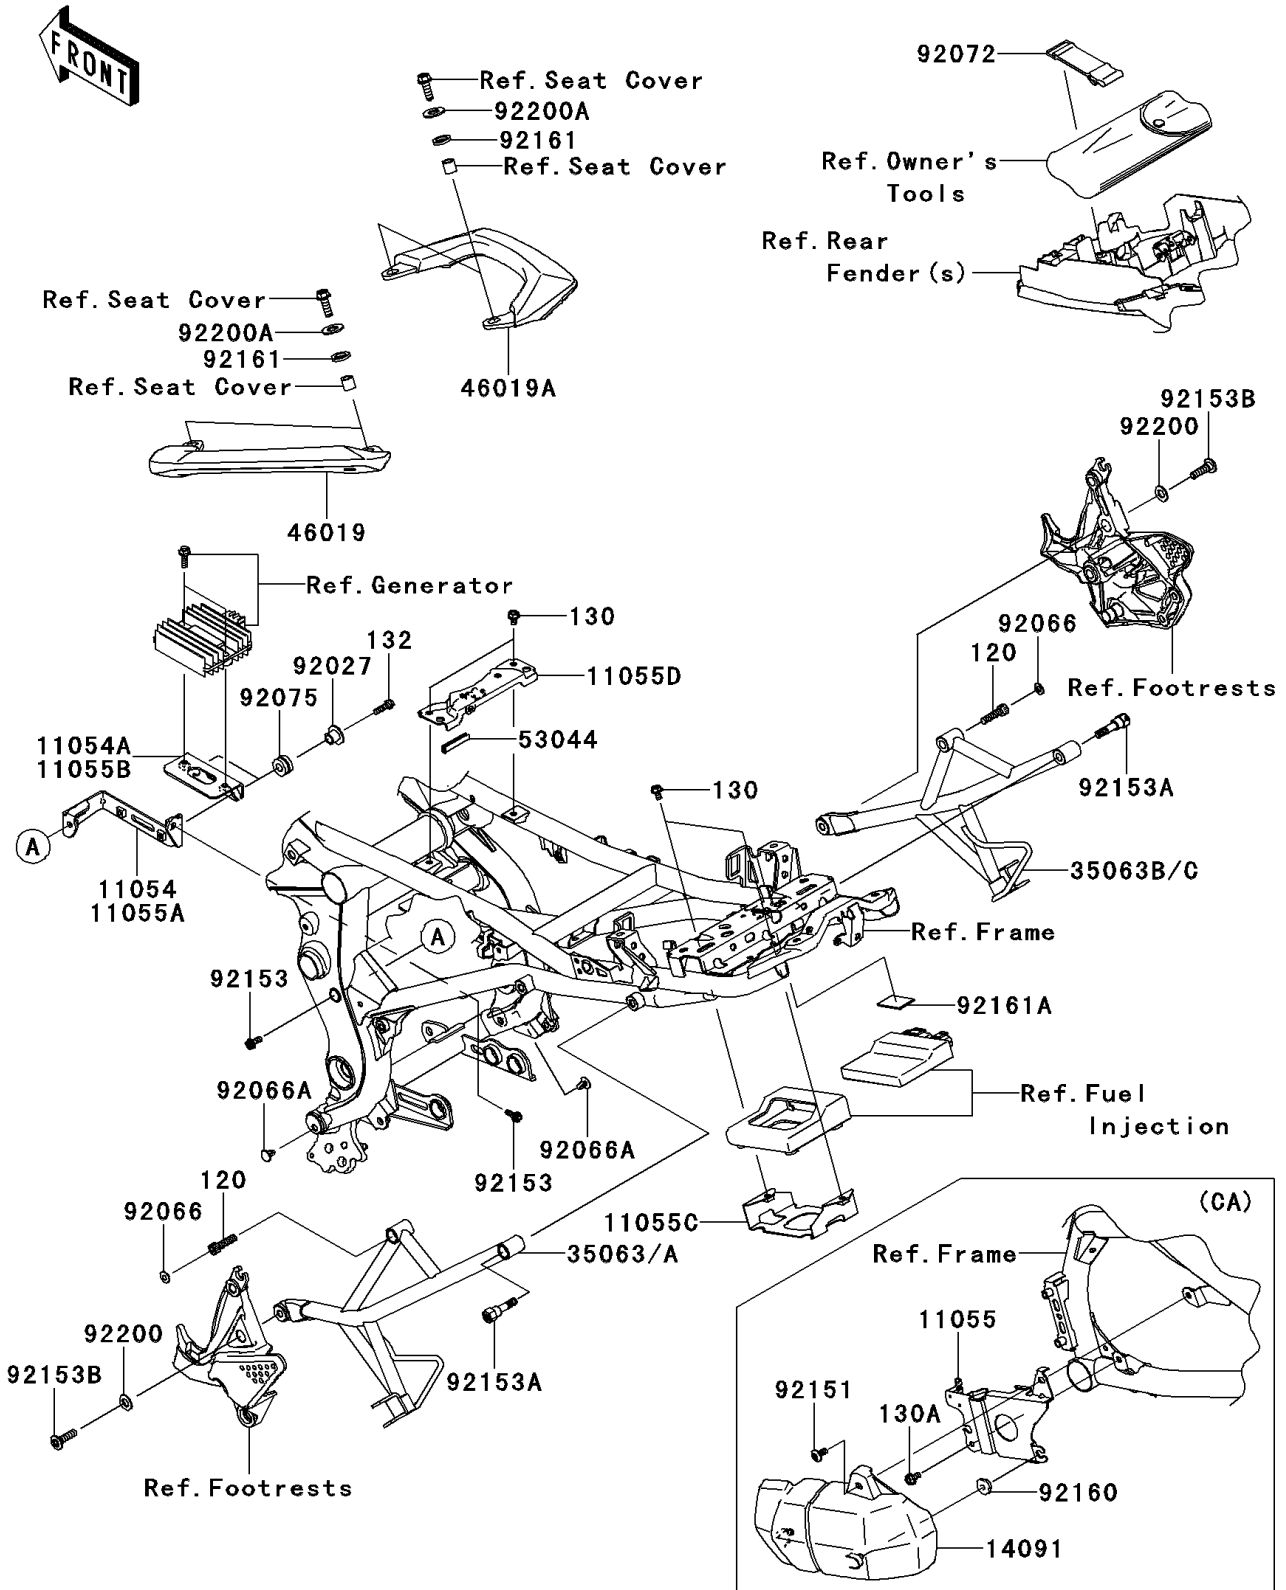

## 2012 VERSYS® PARTS DIAGRAM

Frame Fittings

F2131

## 2012 VERSYS® PARTS LIST

### Frame Fittings

ITEM NAME	PART NUMBER	QUANTITY
BOLT-SOCKET,8X30 (Ref # 120)	120CA0830	1
BOLT-FLANGED,6X10 (Ref # 130)	130BA0610	1
BOLT-FLANGED-SMALL,6X22 (Ref # 132)	132BB0622	1
BRACKET,REGULATOR (Ref # 11054)	11054-1283	1
BRACKET,REGULATOR (Ref # 11054A)	11054-1284	1
BRACKET,ECU (Ref # 11055C)	11055-1872	1
BRACKET,FUEL TANK (Ref # 11055D)	11055-1929	1
STAY,STEP,RR,LH,BLACK (Ref # 35063)	35063-0728-18R	1
STAY,STEP,RR,RH,BLACK (Ref # 35063B)	35063-0729-18R	1
GRIP-ASSY,LH (Ref # 46019)	46019-0030	1
GRIP-ASSY,RH (Ref # 46019A)	46019-0031	1
TRIM,L=40 (Ref # 53044)	53044-1174	1
COLLAR,L=13.1,BLACK (Ref # 92027)	92027-1450	1
PLUG (Ref # 92066)	92066-0735	1
PLUG (Ref # 92066A)	92066-1103	1
BAND,TOOL (Ref # 92072)	92072-1176	1
DAMPER (Ref # 92075)	92075-209	1
BOLT,SOCKET,6X16 (Ref # 92153)	92153-1517	1
BOLT (Ref # 92153A)	92153-1532	1
BOLT,SOCKET,8X30 (Ref # 92153B)	92153-1630	1
DAMPER,14X22X3 (Ref # 92161)	92161-0867	1
DAMPER,25X40X2 (Ref # 92161A)	92161-1627	1
WASHER,10.2X20X1.6 (Ref # 92200)	92200-0328	1
WASHER,8.2X26X3.2 (Ref # 92200A)	92200-0568	1
BOLT-FLANGED,6X12 (Ref # 130A)	130BB0612	1
BRACKET,CANISTER (Ref # 11055)	11055-0586	1
COVER,CANISTER (Ref # 14091)	14091-1586	1
BOLT,SOCKET,6X14 (Ref # 92151)	92151-1654	1
DAMPER (Ref # 92160)	92160-1613	1