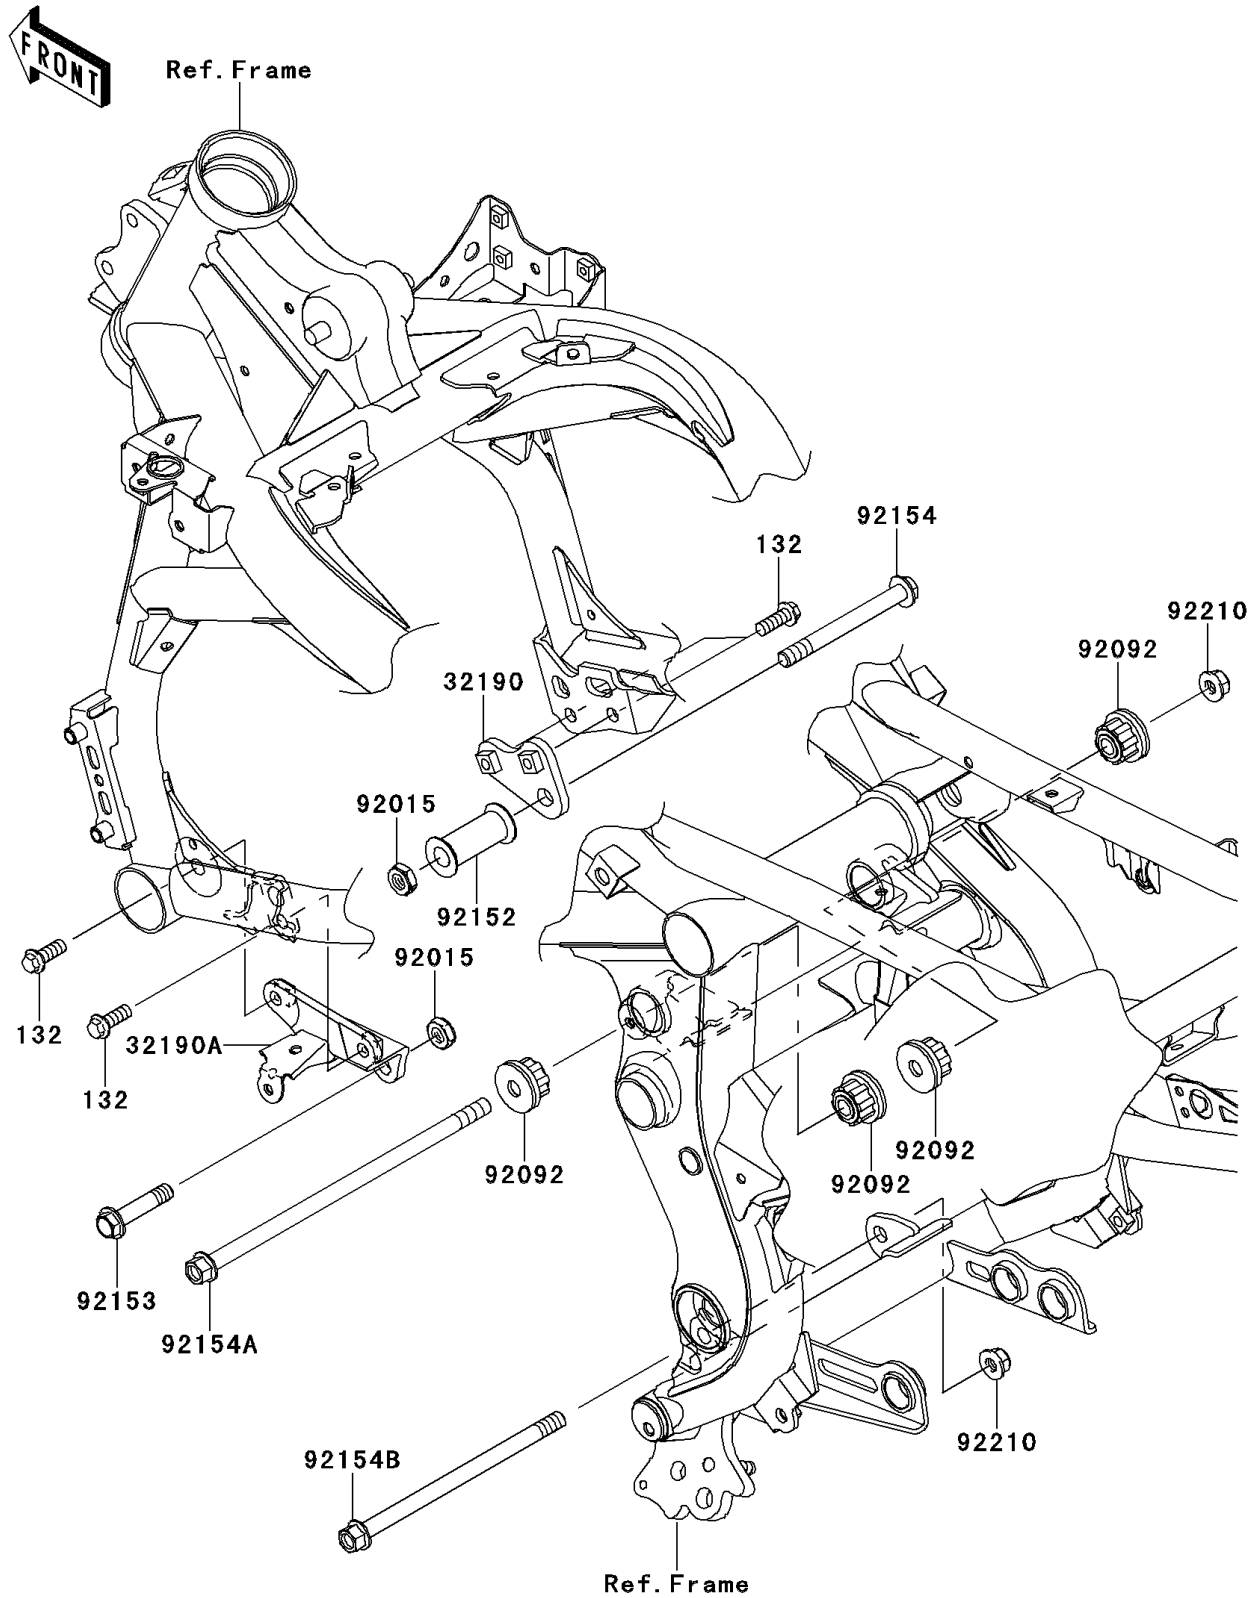

2012 VERSYS® PARTS DIAGRAM

Engine Mount

F2122

2012 VERSYS® PARTS LIST

Engine Mount

ITEM NAME	PART NUMBER	QUANTITY
BOLT-FLANGED-SMALL,8X22 (Ref # 132)	132BA0822	1
BRACKET-ENGINE,RH (Ref # 32190)	32190-0189	1
BRACKET-ENGINE,LH (Ref # 32190A)	32190-0470	1
NUT,LOCK,10MM,BLACK (Ref # 92015)	92015-1188	1
BUSHING-RUBBER (Ref # 92092)	92092-0021	1
COLLAR,11X26X50.8 (Ref # 92152)	92152-0740	1
BOLT,FLANGED,10X47 (Ref # 92153)	92153-0823	1
BOLT,FLANGED,10X100 (Ref # 92154)	92154-0083	1
BOLT,FLANGED,10X237 (Ref # 92154A)	92154-0138	1
BOLT,FLANGED,10X170 (Ref # 92154B)	92154-0373	1
NUT,LOCK,FLANGED,10MM (Ref # 92210)	92210-1081	1