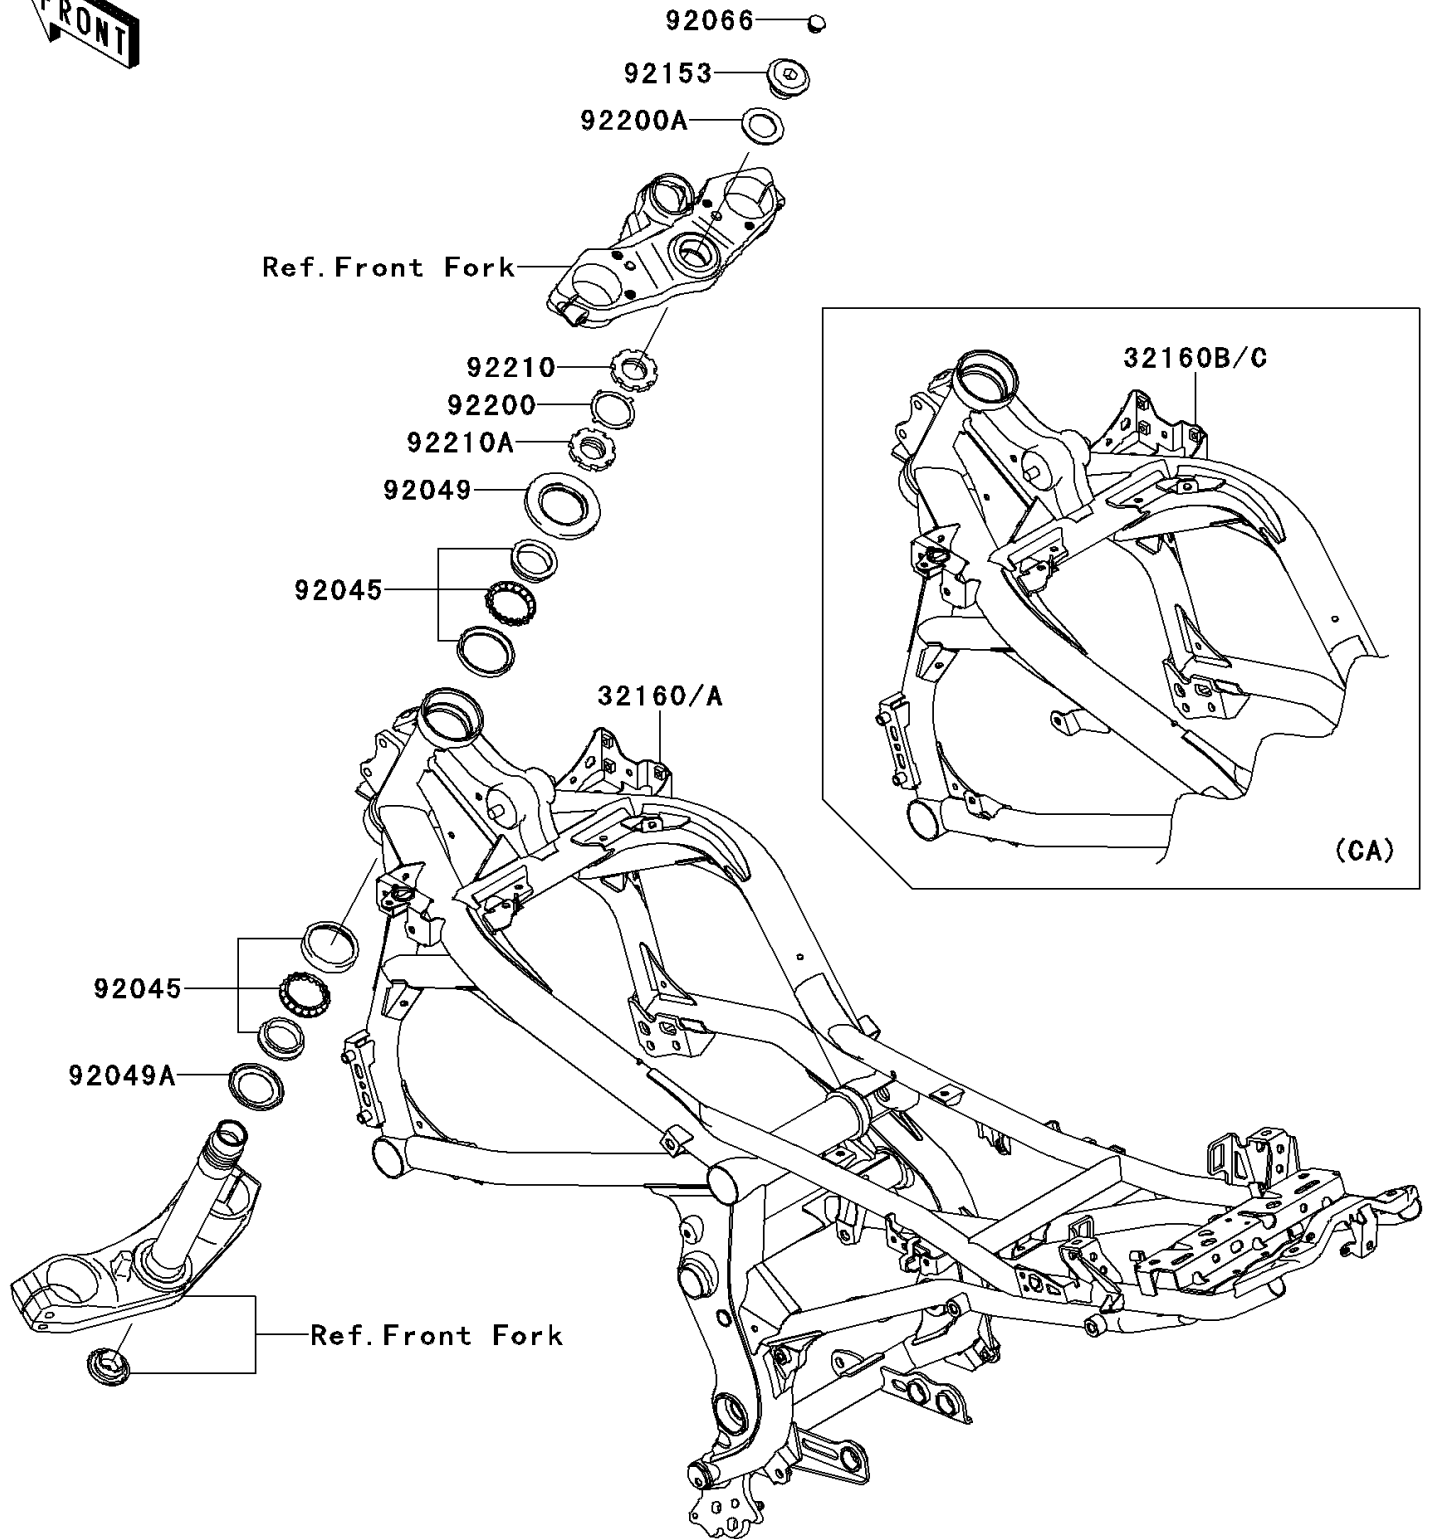

2012 VERSYS® PARTS DIAGRAM

Frame

F2120

2012 VERSYS® PARTS LIST

Frame

ITEM NAME	PART NUMBER	QUANTITY
BEARING-BALL,SF07A17PX1V1 (Ref # 92045)	92045-1384	1
SEAL-OIL (Ref # 92049)	92049-0131	1
SEAL-OIL (Ref # 92049A)	92049-0137	1
PLUG (Ref # 92066)	92066-0071	1
BOLT,26MM (Ref # 92153)	92153-0474	1
WASHER (Ref # 92200)	92200-0036	1
WASHER,27X42X2.3 (Ref # 92200A)	92200-0081	1
NUT,STEERING STEM,35MM (Ref # 92210)	92210-0534	1
NUT,STEERING STEM,35MM (Ref # 92210A)	92210-0535	1
FRAME-COMP,F.S.BLACK (Ref # 32160)	32160-0521-18R	1
FRAME-COMP,F.S.BLACK (Ref # 32160B)	32160-0523-18R	1