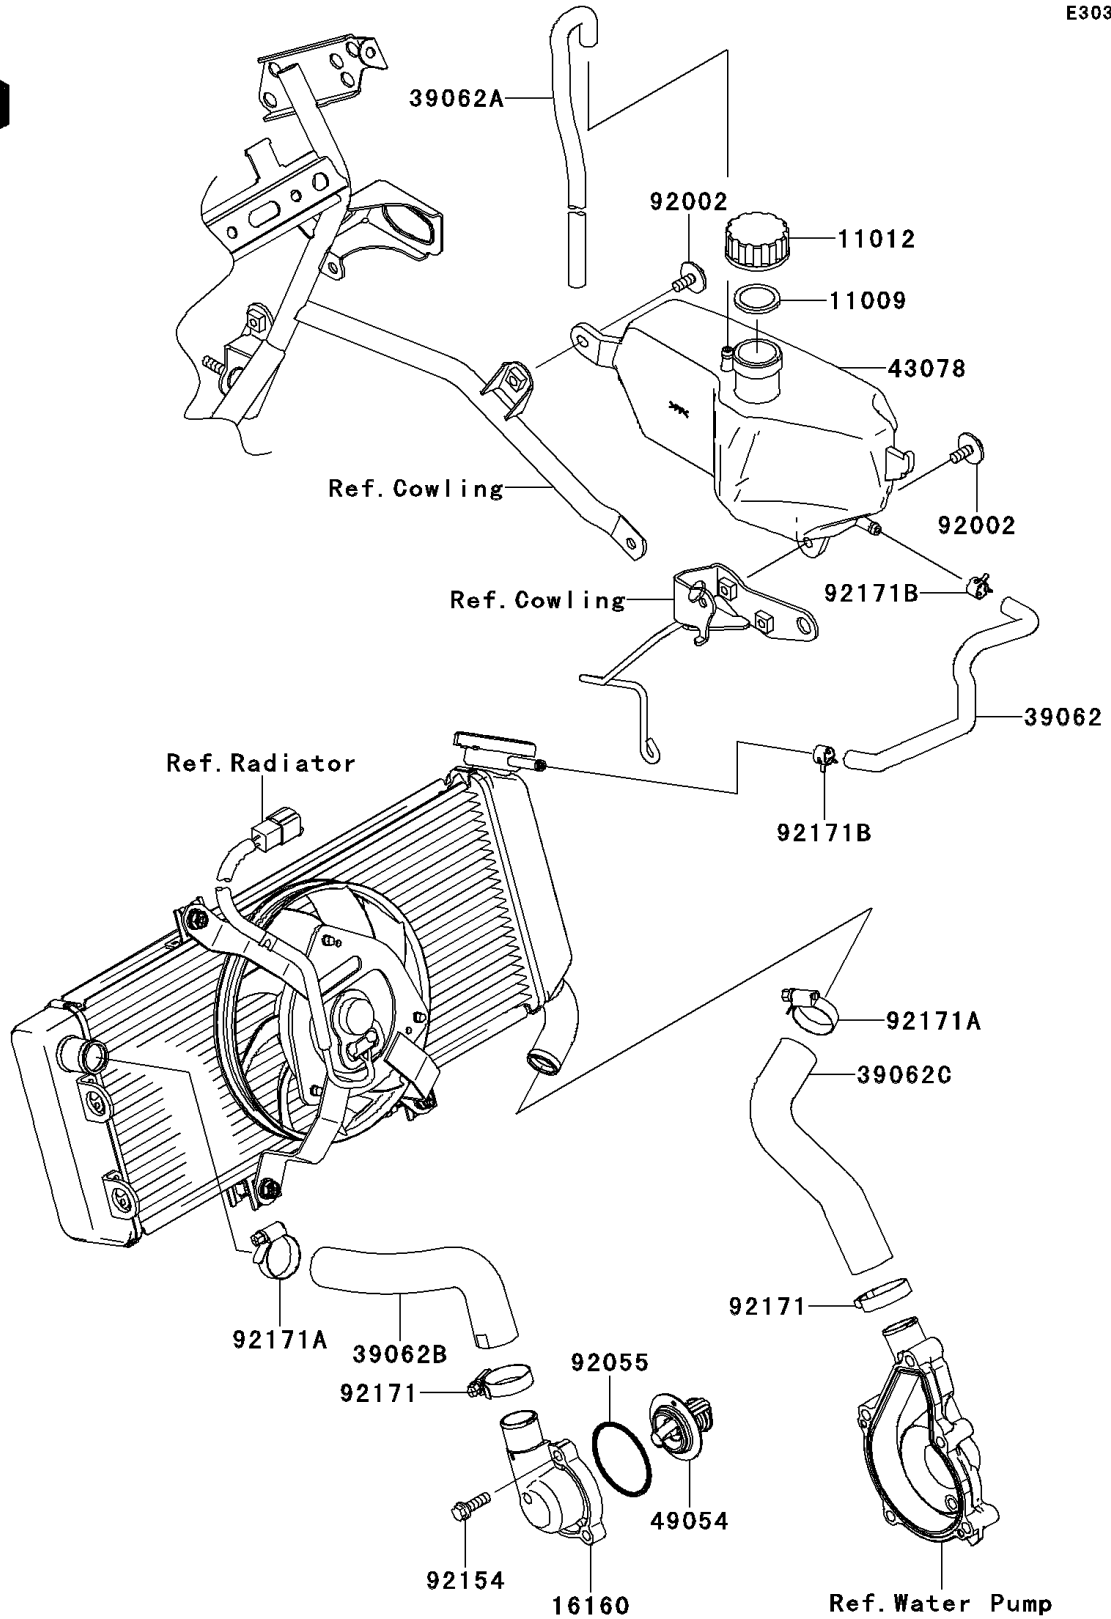

2012 VERSYS® PARTS DIAGRAM

Water Pipe

E3037

2012 VERSYS® PARTS LIST

Water Pipe

ITEM NAME	PART NUMBER	QUANTITY
GASKET,RESERVOIR TANK CAP (Ref # 11009)	11009-1145	1
CAP (Ref # 11012)	11012-1084	1
BODY,THERMO (Ref # 16160)	16160-0181	1
HOSE-COOLING,RAD-RESERVOIR (Ref # 39062)	39062-0163	1
HOSE-COOLING,BREATHER (Ref # 39062A)	39062-0164	1
HOSE-COOLING,HEAD-RAD. (Ref # 39062B)	39062-0254	1
HOSE-COOLING,W.PUMP-RAD (Ref # 39062C)	39062-0265	1
RESERVOIR (Ref # 43078)	43078-0065	1
THERMOSTAT (Ref # 49054)	49054-0001	1
BOLT,6X16 (Ref # 92002)	92002-1188	1
RING-O,44.7X2.4 (Ref # 92055)	92055-0160	1
BOLT,FLANGED,6X20 (Ref # 92154)	92154-0814	1
CLAMP (Ref # 92171)	92171-0261	1
CLAMP (Ref # 92171A)	92171-0337	1
CLAMP,10.5X8X0.7 (Ref # 92171B)	92171-1992	1