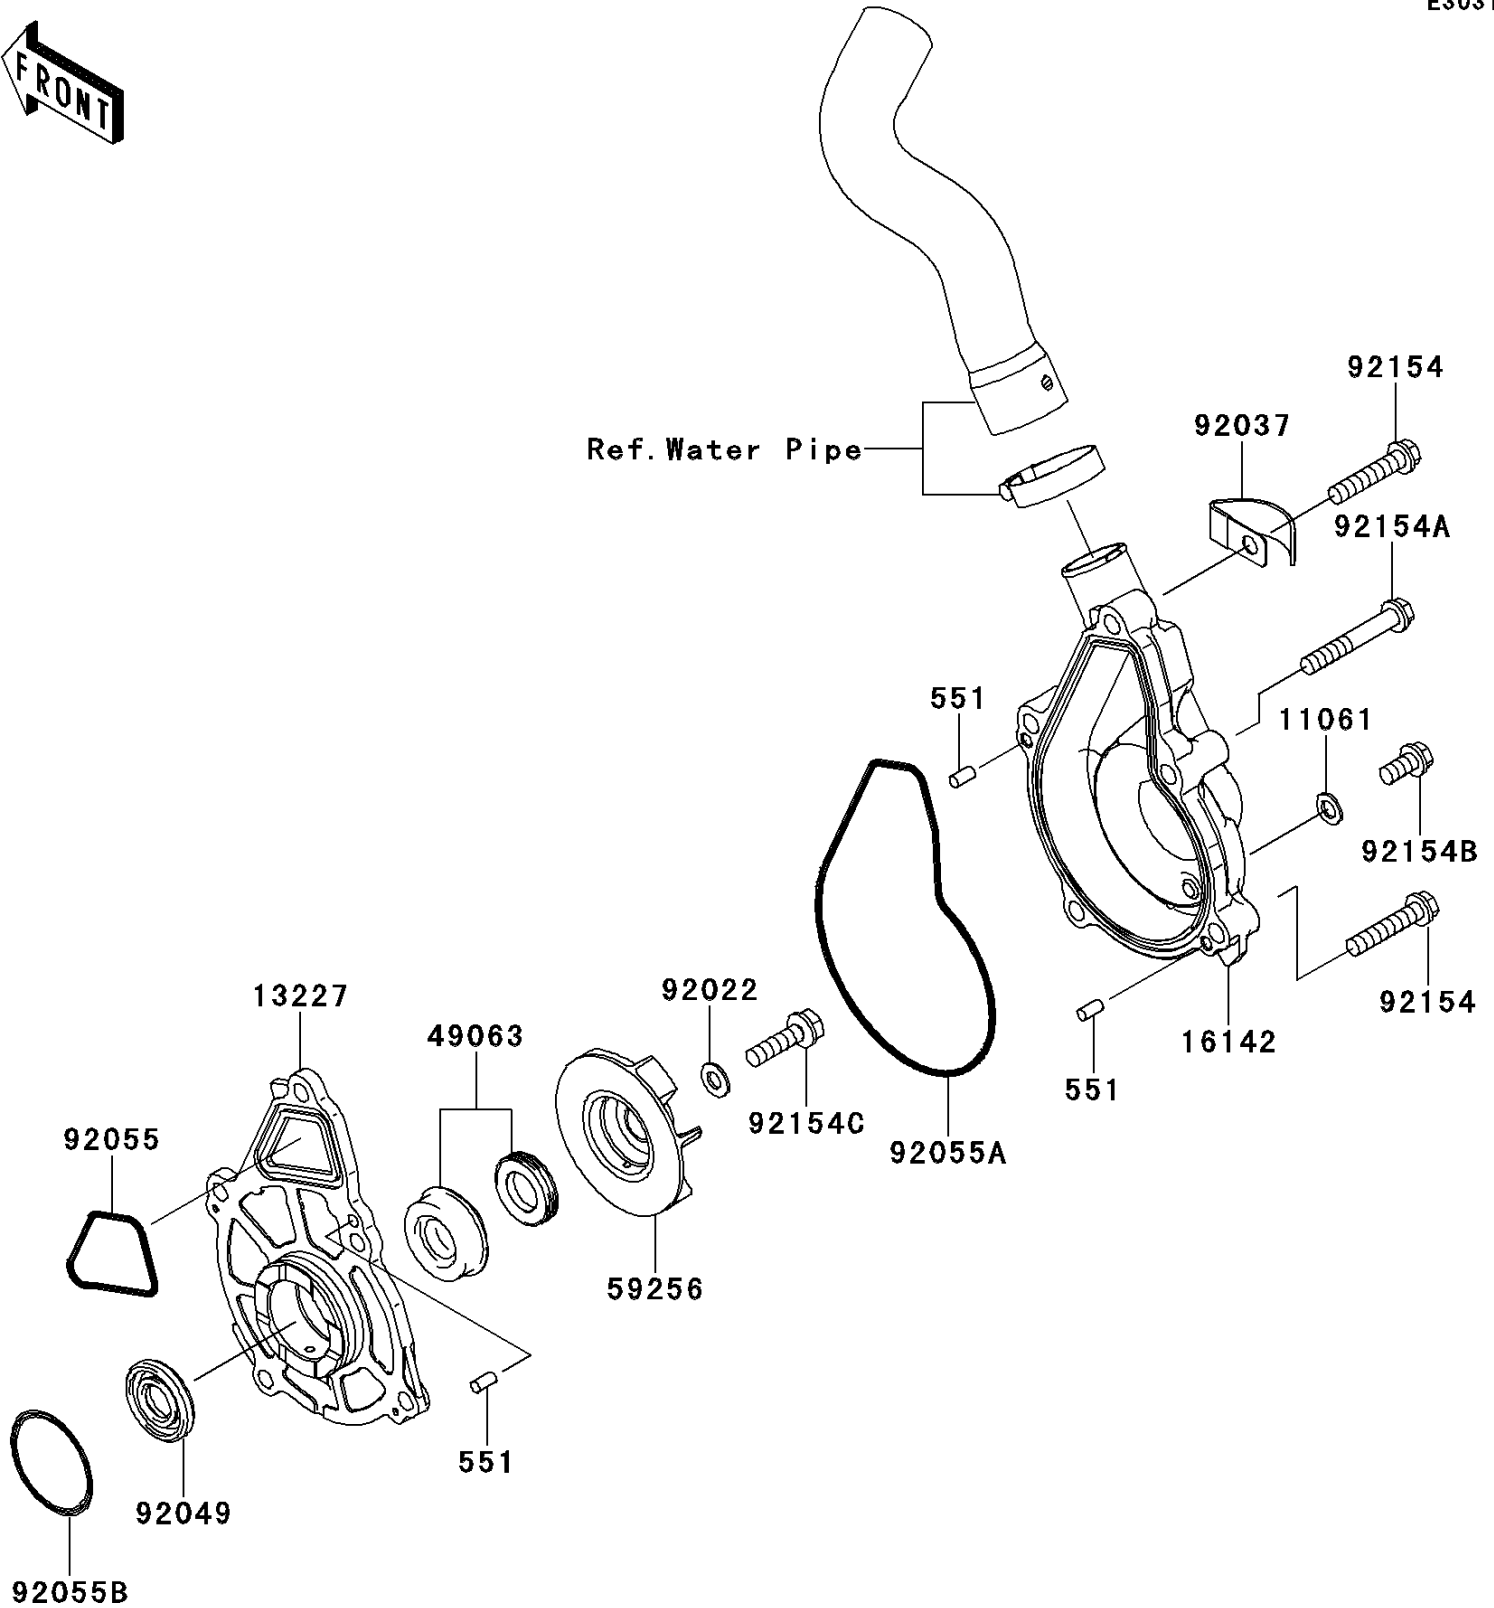

2012 VERSYS® PARTS DIAGRAM

Water Pump

E3031

2012 VERSYS® PARTS LIST

Water Pump

ITEM NAME	PART NUMBER	QUANTITY
PIN-DOWEL,4X8 (Ref # 551)	551A0408	1
GASKET (Ref # 11061)	11061-0107	1
HOUSING (Ref # 13227)	13227-0023	1
COVER-PUMP (Ref # 16142)	16142-0058	1
SEAL-MECHANICAL,WATER (Ref # 49063)	49063-1055	1
IMPELLER (Ref # 59256)	59256-0009	1
WASHER,6.1X12X1 (Ref # 92022)	92022-077	1
CLAMP (Ref # 92037)	92037-1680	1
SEAL-OIL,12X28.55X5 (Ref # 92049)	92049-0115	1
RING-O,CASE-HOUSING (Ref # 92055)	92055-0082	1
RING-O,HOUSING-PUMP COVER (Ref # 92055A)	92055-0083	1
RING-O,33.2MM (Ref # 92055B)	92055-1155	1
BOLT,FLANGED,6X30 (Ref # 92154)	92154-0778	1
BOLT,FLANGED,6X40 (Ref # 92154A)	92154-0782	1
BOLT,FLANGED,6X12 (Ref # 92154B)	92154-0810	1
BOLT,FLANGED,6X22 (Ref # 92154C)	92154-1069	1