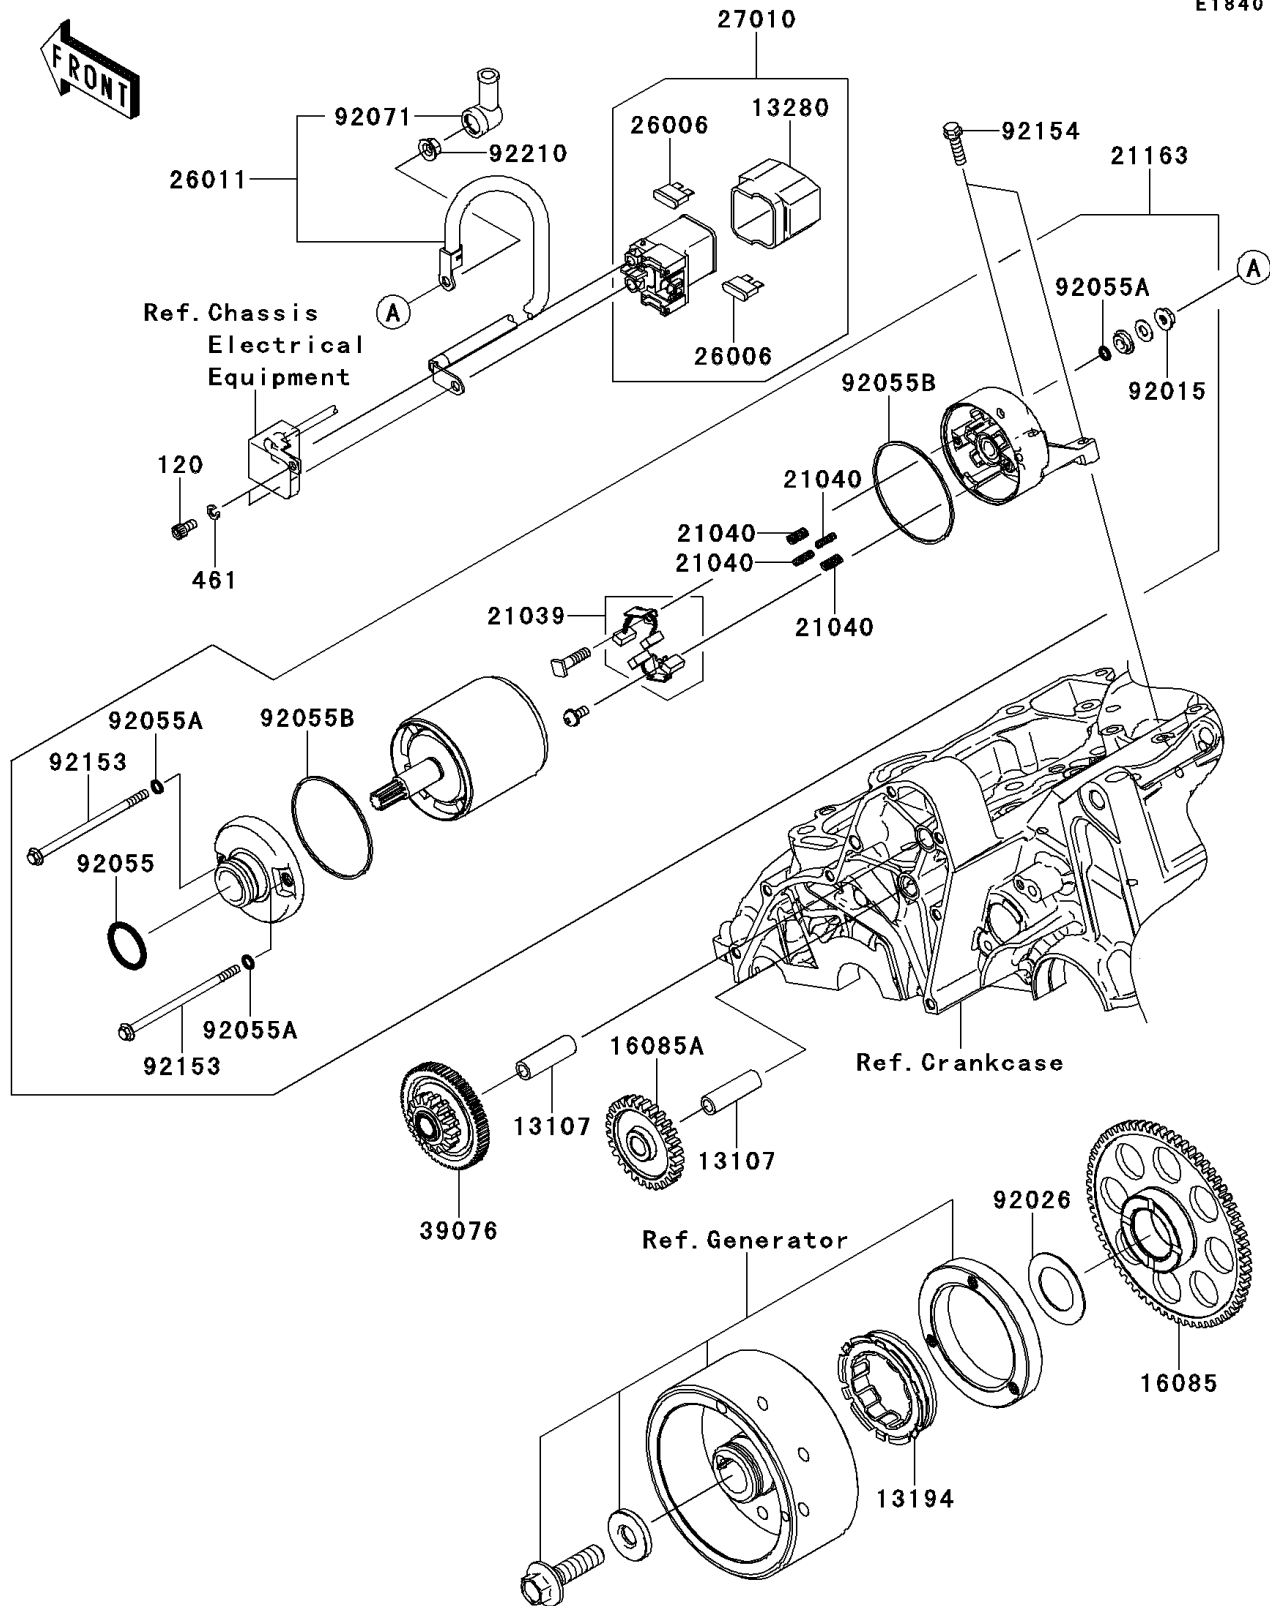

## 2012 VERSYS® PARTS DIAGRAM

Starter Motor

E1840

## 2012 VERSYS® PARTS LIST

Starter Motor

ITEM NAME	PART NUMBER	QUANTITY
BOLT-SOCKET,6X10 (Ref # 120)	120CB0610	1
WASHER-SPRING,6MM,BLACK (Ref # 461)	461DB0600	1
SHAFT,IDLE GEAR (Ref # 13107)	13107-1106	1
CLUTCH-ONEWAY (Ref # 13194)	13194-0015	1
HOLDER (Ref # 13280)	13280-0301	1
GEAR,67T (Ref # 16085)	16085-0076	1
GEAR,IDLE,28T (Ref # 16085A)	16085-0148	1
BRUSH,CARBON (Ref # 21039)	21039-0004	1
SPRING-BRUSH (Ref # 21040)	21040-0003	1
STARTER-ELECTRIC (Ref # 21163)	21163-0040	1
FUSE,BLADE,30A,GREEN (Ref # 26006)	26006-1006	1
WIRE-LEAD (Ref # 26011)	26011-0205	1
SWITCH,MAGNETIC (Ref # 27010)	27010-0099	1
LIMITER,16T&66T (Ref # 39076)	39076-0023	1
NUT,STARTER MOTOR (Ref # 92015)	92015-1476	1
SPACER,29.1X47.5X1.2 (Ref # 92026)	92026-087	1
RING-O (Ref # 92055)	92055-1276	1
RING-O,4.5X2.0 (Ref # 92055A)	92055-1370	1
RING-O,STARTER MOTOR (Ref # 92055B)	92055-1381	1
GROMMET (Ref # 92071)	92071-0024	1
BOLT (Ref # 92153)	92153-1783	1
BOLT,FLANGED,6X22 (Ref # 92154)	92154-0504	1
NUT,6MM (Ref # 92210)	92210-0188	1