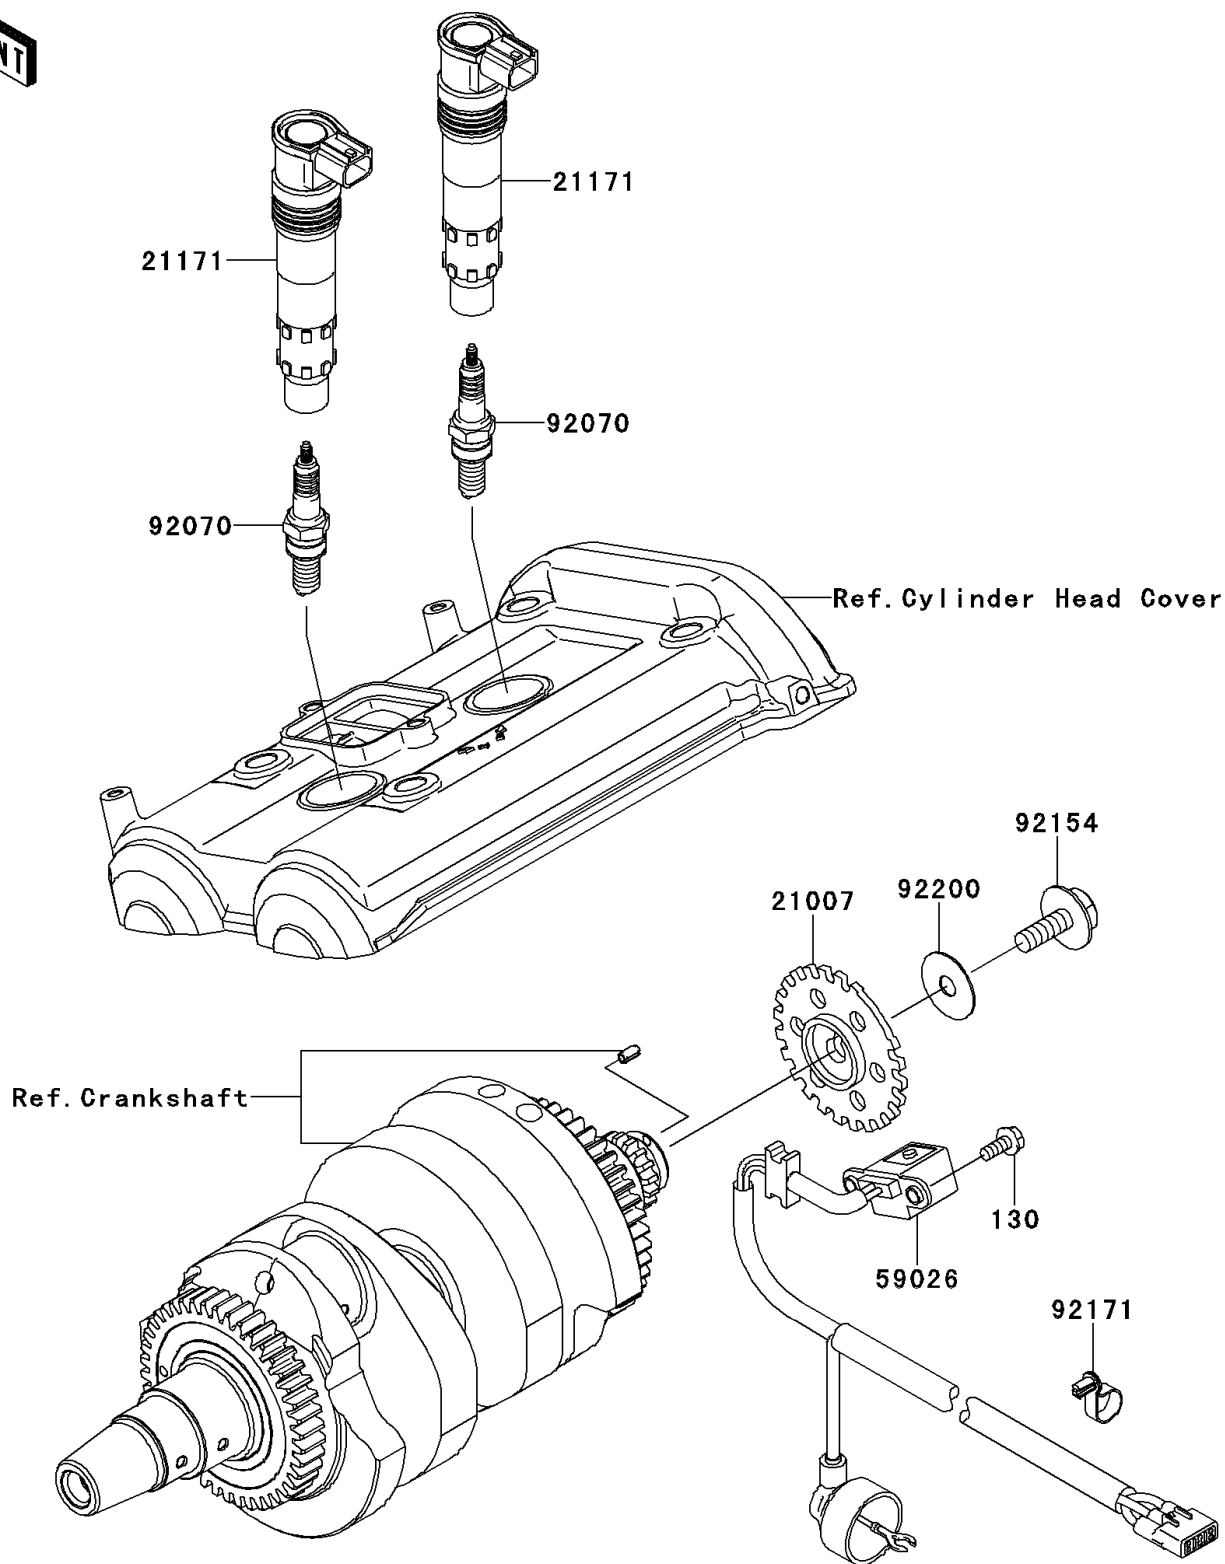

2012 VERSYS® PARTS DIAGRAM

Ignition System

E1830

2012 VERSYS® PARTS LIST

Ignition System

| ITEM NAME | PART NUMBER | QUANTITY |
|--------------------------------------|-------------|----------|
| BOLT-FLANGED,5X12 (Ref # 130) | 130BA0512 | 1 |
| ROTOR,PULSING (Ref # 21007) | 21007-0053 | 1 |
| COIL-ASSY-IGNITION (Ref # 21171) | 21171-0028 | 1 |
| COIL-PULSING (Ref # 59026) | 59026-0018 | 1 |
| PLUG-SPARK,CR9EIA(NGK) (Ref # 92070) | 92070-0014 | 1 |
| BOLT,FLANGED,8X23 (Ref # 92154) | 92154-0187 | 1 |
| CLAMP,SPEED (Ref # 92171) | 92171-0836 | 1 |
| WASHER,8.5X28X0.8 (Ref # 92200) | 92200-0274 | 1 |