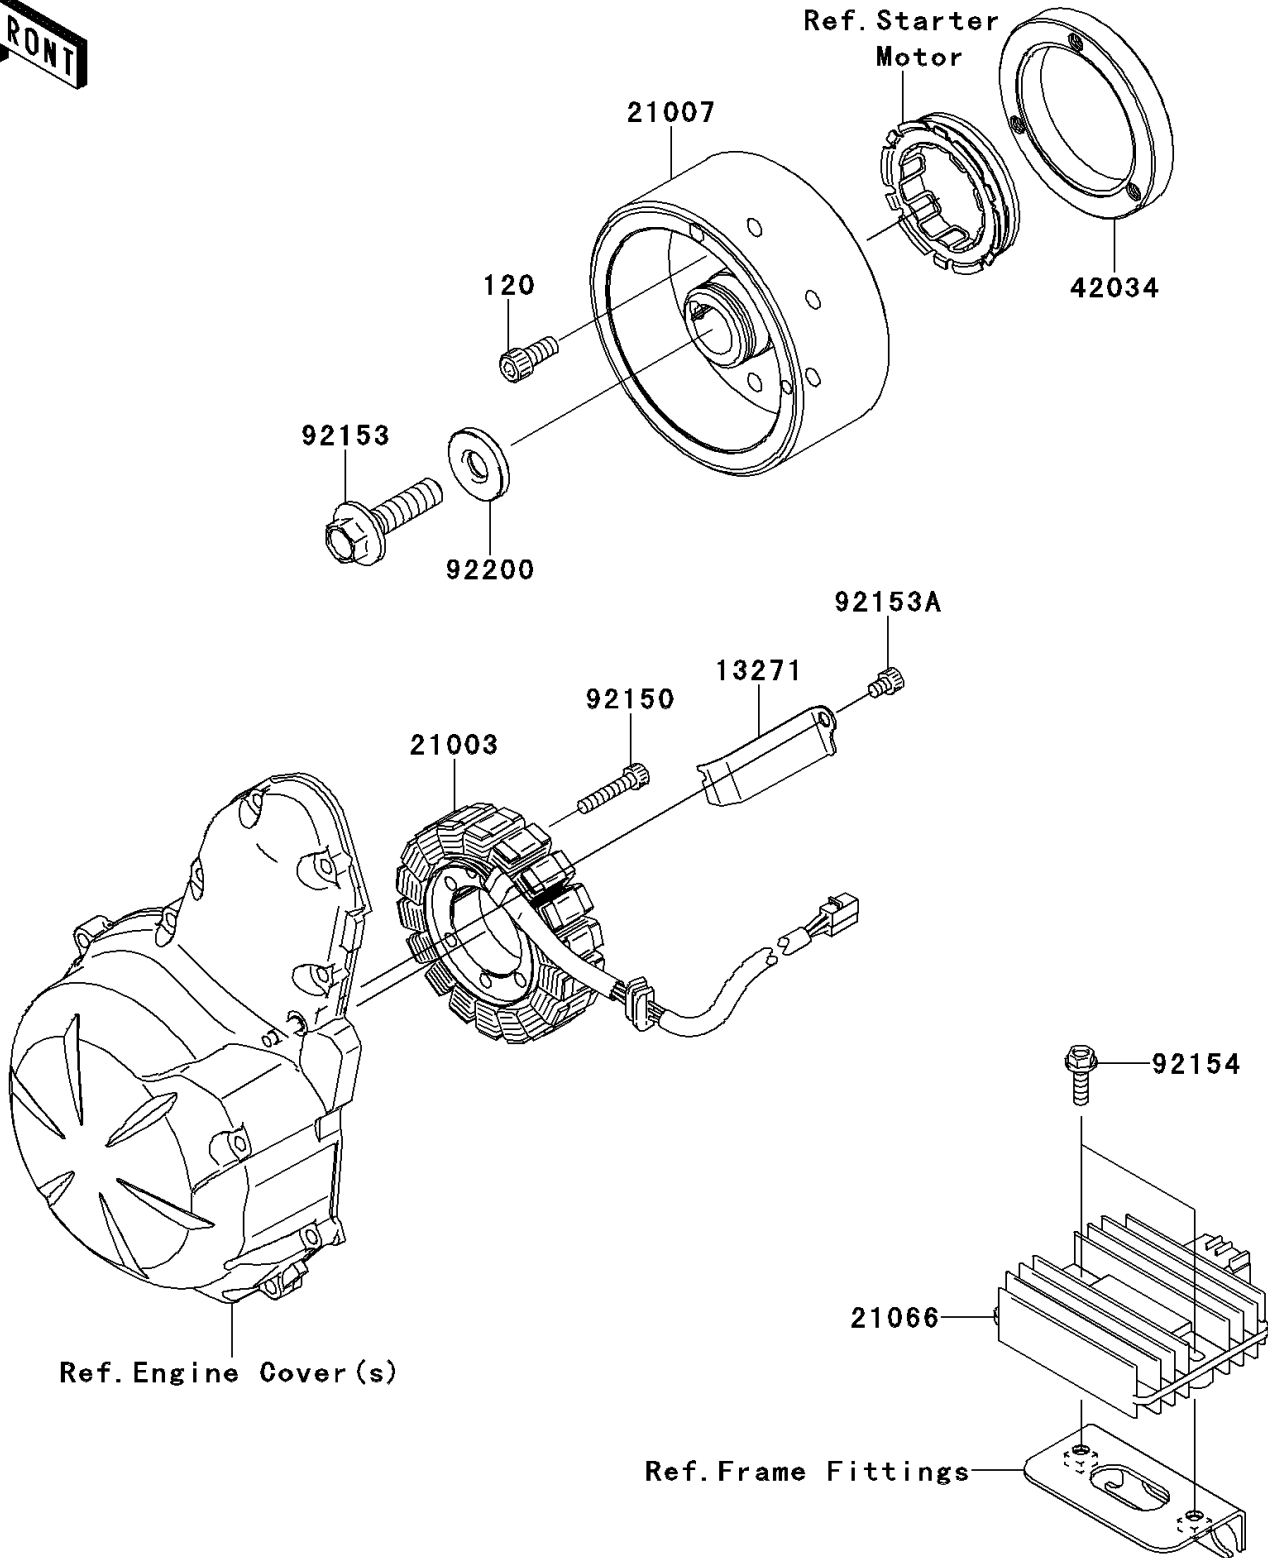

2012 VERSYS® PARTS DIAGRAM

Generator

E1810

2012 VERSYS® PARTS LIST

Generator

ITEM NAME	PART NUMBER	QUANTITY
BOLT-SOCKET,8X18 (Ref # 120)	120CA0818	1
PLATE (Ref # 13271)	13271-0952	1
STATOR (Ref # 21003)	21003-0042	1
ROTOR (Ref # 21007)	21007-0075	1
REGULATOR-VOLTAGE (Ref # 21066)	21066-0033	1
COUPLING (Ref # 42034)	42034-1143	1
BOLT,SOCKET,6X30 (Ref # 92150)	92150-1433	1
BOLT,FLANGED,12X45 (Ref # 92153)	92153-0951	1
BOLT,SOCKET,6X8 (Ref # 92153A)	92153-1414	1
BOLT,FLANGED,6X20 (Ref # 92154)	92154-0776	1
WASHER,12X33X5 (Ref # 92200)	92200-0220	1