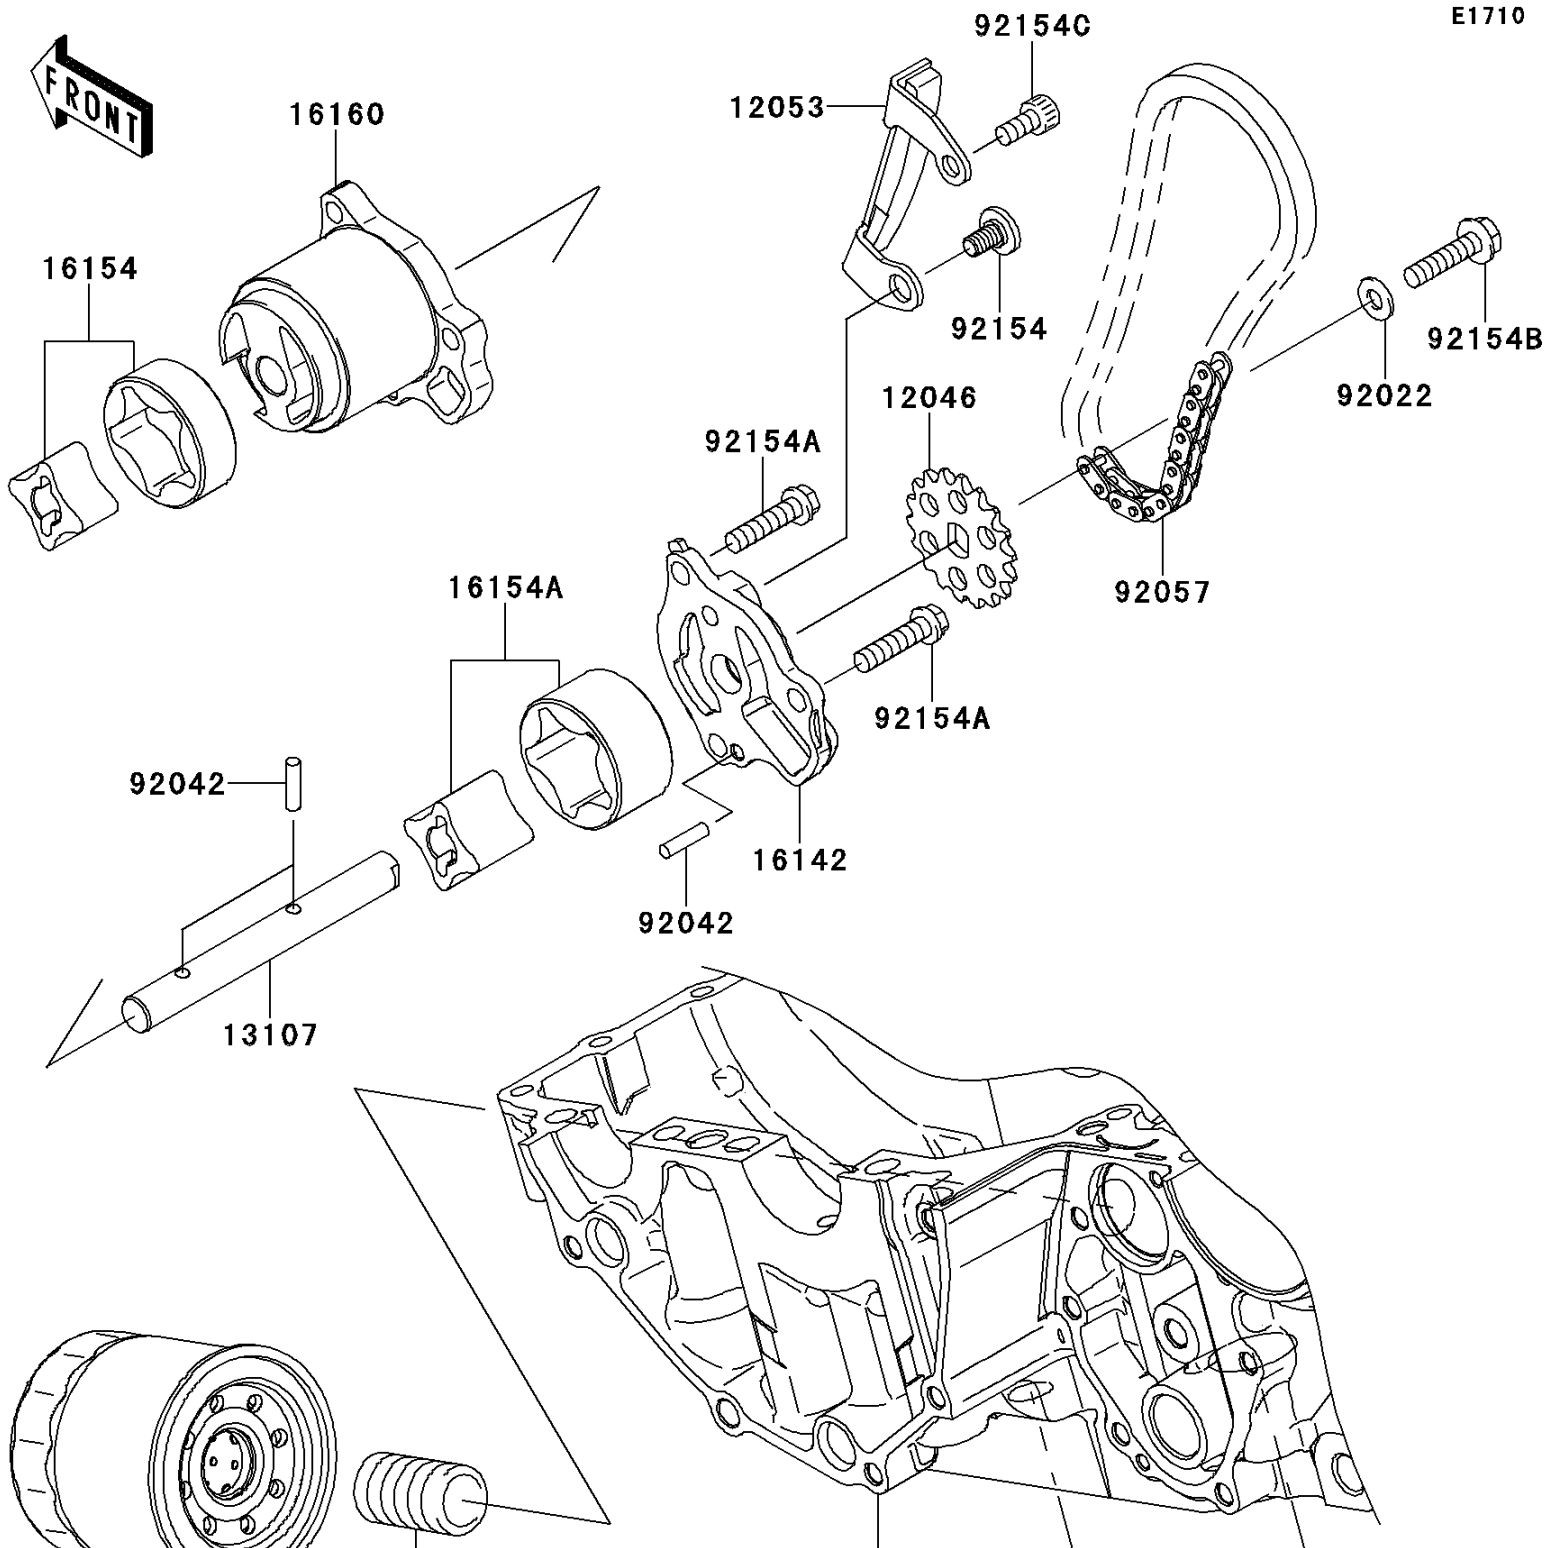

## 2012 VERSYS® PARTS DIAGRAM

Oil Pump

## 2012 VERSYS® PARTS LIST

Oil Pump

ITEM NAME	PART NUMBER	QUANTITY
SPROCKET,18T,BF04M (Ref # 12046)	12046-0040	1
GUIDE-CHAIN (Ref # 12053)	12053-0071	1
SHAFT,OIL PUMP (Ref # 13107)	13107-0156	1
FILTER-ASSY-OIL (Ref # 16097)	16097-0004	1
VALVE-ASSY-RELIEF (Ref # 16130)	16130-0552	1
COVER-PUMP (Ref # 16142)	16142-0024	1
ROTOR-PUMP,L=14 (Ref # 16154)	16154-0037	1
ROTOR-PUMP,40.56X22 (Ref # 16154A)	16154-1115	1
BODY (Ref # 16160)	16160-0110	1
PIPE,OIL FILTER (Ref # 32155)	32155-0029	1
FILTER-OIL (Ref # 49065)	49065-0011	1
WASHER,6X12.8X1.2 (Ref # 92022)	92022-1827	1
PIN,DOWEL,4X15.8 (Ref # 92042)	92042-014	1
RING-O,OIL FILTER (Ref # 92055)	92055-1354	1
CHAIN,DID 215FD-DHA,56LE (Ref # 92057)	92057-0098	1
BOLT,SOCKET,6X11 (Ref # 92154)	92154-0188	1
BOLT,FLANGED,6X25 (Ref # 92154A)	92154-0783	1
BOLT,FLANGED,6X25 (Ref # 92154B)	92154-0811	1
BOLT,SOCKET,6X12 (Ref # 92154C)	92154-0812	1