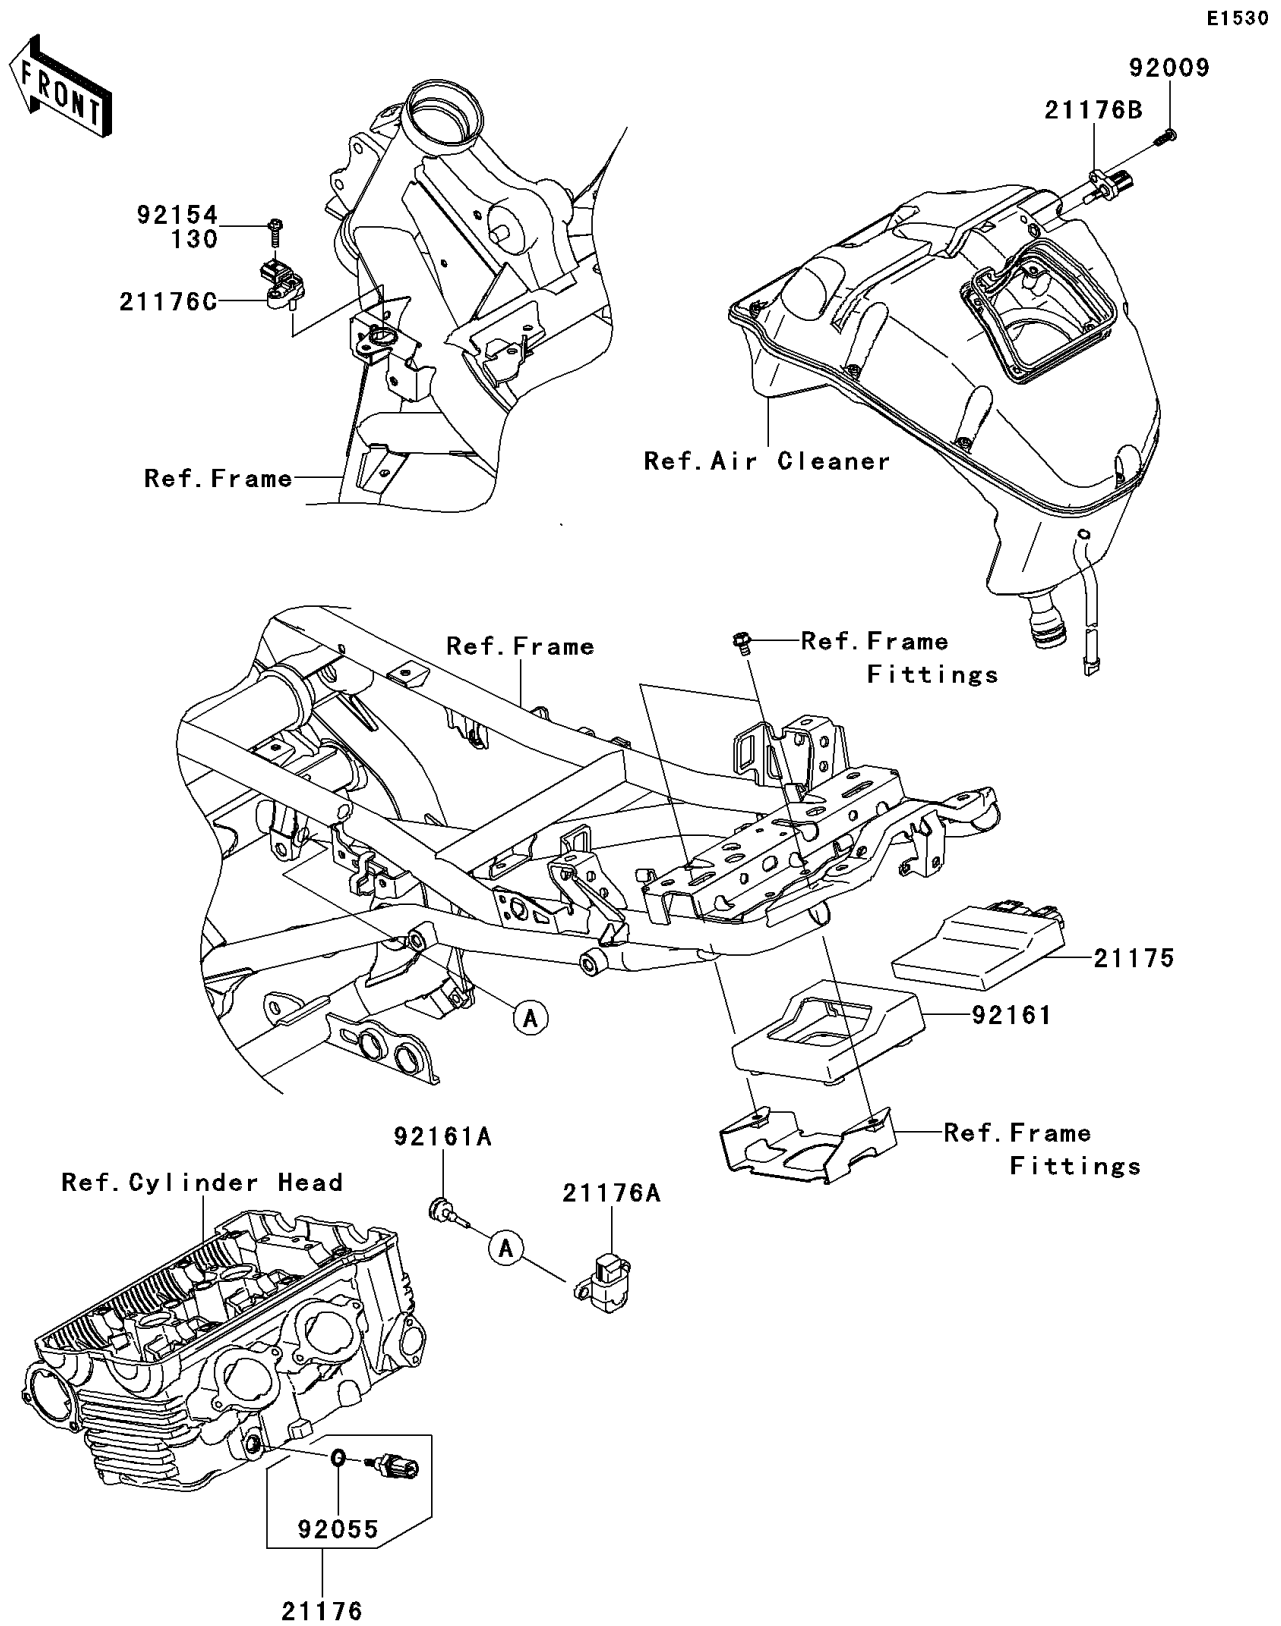

## 2012 VERSYS® PARTS DIAGRAM

Fuel Injection

## 2012 VERSYS® PARTS LIST

Fuel Injection

ITEM NAME	PART NUMBER	QUANTITY
BOLT-FLANGED,5X18 (Ref # 130)	130BA0518	1
CONTROL UNIT-ELECTRONIC (Ref # 21175)	21175-0313	1
SENSOR,WATER TEMP (Ref # 21176)	21176-0009	1
SENSOR,VEHICLE-DOWN (Ref # 21176A)	21176-0026	1
SENSOR,AIR TEMPERATURE (Ref # 21176B)	21176-0048	1
SENSOR,PRESSURE (Ref # 21176C)	21176-0111	1
SCREW,TAPPING,5X16 (Ref # 92009)	92009-1984	1
RING-O,9.5X1.9 (Ref # 92055)	92055-0016	1
DAMPER,ECU (Ref # 92161)	92161-0630	1
DAMPER (Ref # 92161A)	92161-0901	1