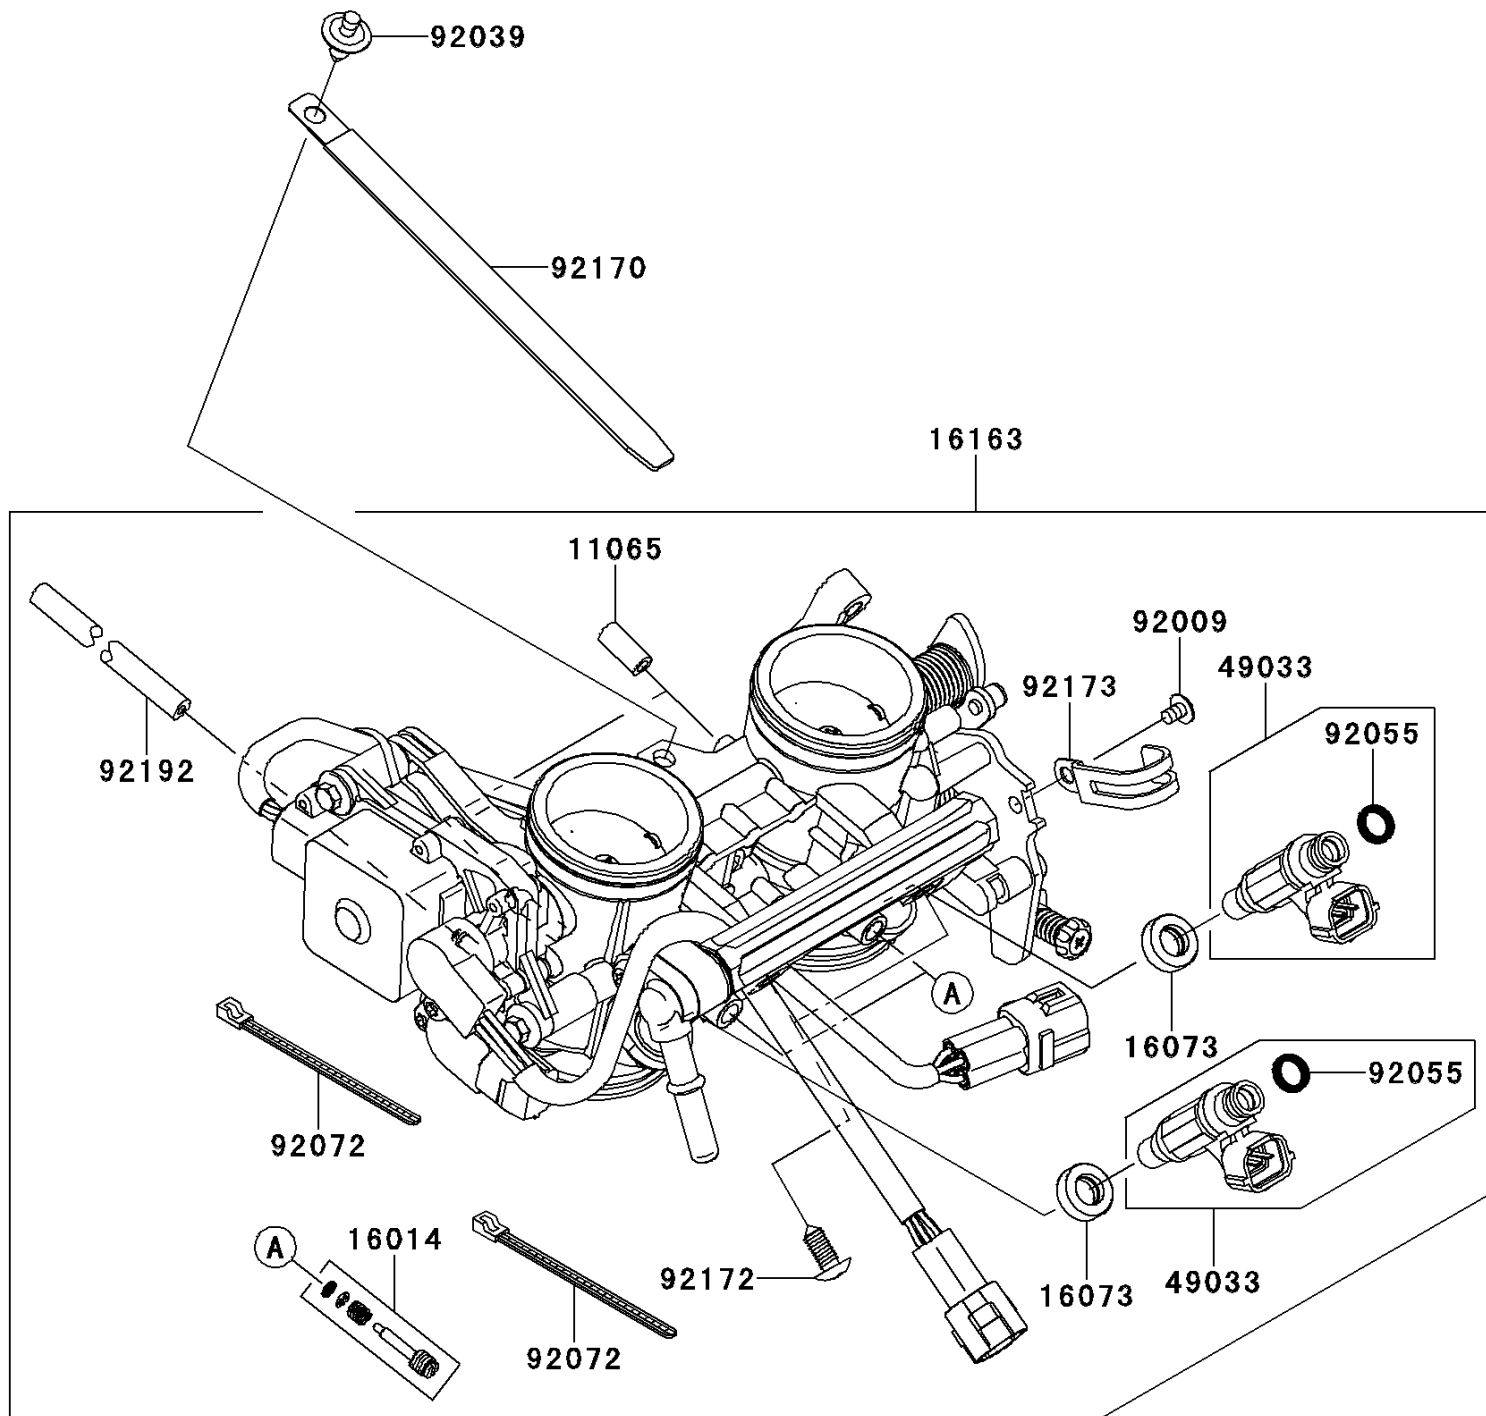

2012 VERSYS® PARTS DIAGRAM

Throttle

E1510

2012 VERSYS® PARTS LIST

Throttle

ITEM NAME	PART NUMBER	QUANTITY
CAP (Ref # 11065)	11065-0018	1
SCREW-PILOT AIR (Ref # 16014)	16014-0002	1
INSULATOR (Ref # 16073)	16073-3707	1
THROTTLE-ASSY,TTK38 (Ref # 16163)	16163-0166	1
NOZZLE-INJECTION (Ref # 49033)	49033-0011	1
SCREW,CLAMP (Ref # 92009)	92009-1860	1
RIVET (Ref # 92039)	92039-0068	1
RING-O,INJECTION NOZZLE (Ref # 92055)	92055-1622	1
BAND,SUB-HARNESS (Ref # 92072)	92072-0012	1
CLAMP,L=150 (Ref # 92170)	92170-1114	1
SCREW,PIPE INJECTION (Ref # 92172)	92172-0064	1
CLAMP (Ref # 92173)	92173-0288	1
TUBE,RUBBER,3X7X265 (Ref # 92192)	92192-1375	1