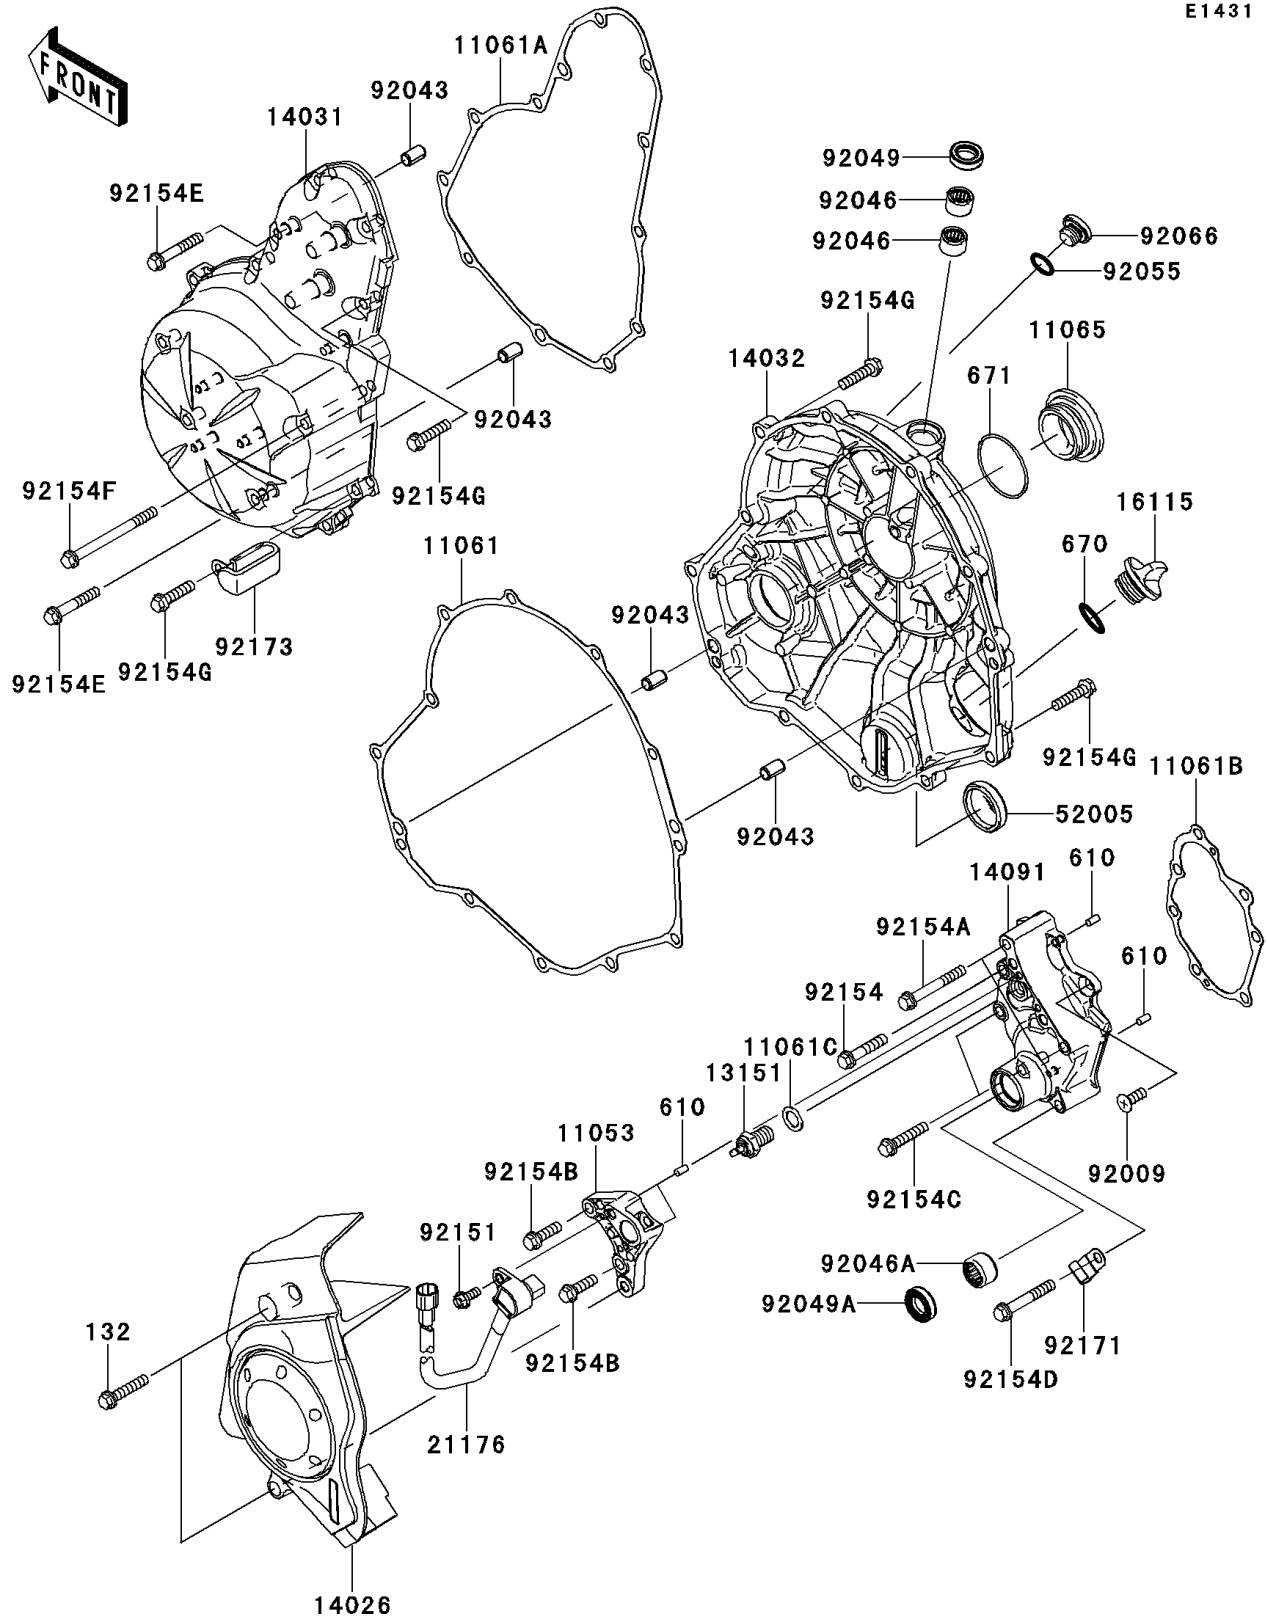

2012 VERSYS® PARTS DIAGRAM

Engine Cover(s)

E1431

2012 VERSYS® PARTS LIST

Engine Cover(s)

ITEM NAME	PART NUMBER	QUANTITY
BOLT-FLANGED-SMALL,6X30 (Ref # 132)	132BB0630	1
ROLLER,4X8 (Ref # 610)	610A0408	1
O RING,20MM (Ref # 670)	670B2020	1
O RING,40MM (Ref # 671)	671B2540	1
BRACKET (Ref # 11053)	11053-1739	1
GASKET,CLUTCH COVER (Ref # 11061)	11061-0164	1
GASKET,GENERATOR COVER (Ref # 11061A)	11061-0165	1
GASKET,TRANSMISSION COVER (Ref # 11061B)	11061-0166	1
GASKET,10.5X16X1 (Ref # 11061C)	11061-0373	1
CAP (Ref # 11065)	11065-0281	1
SWITCH-COMP,NEUTRAL (Ref # 13151)	13151-1102	1
COVER-CHAIN (Ref # 14026)	14026-0092	1
COVER-GENERATOR (Ref # 14031)	14031-0096	1
COVER-CLUTCH (Ref # 14032)	14032-0115	1
COVER,TRANSMISSION (Ref # 14091)	14091-1673	1
CAP-OIL FILLER (Ref # 16115)	16115-1053	1
SENSOR,SPEED (Ref # 21176)	21176-0065	1
GAUGE,OIL LEVEL (Ref # 52005)	52005-0071	1
SCREW,6X16 (Ref # 92009)	92009-1360	1
PIN,6.2X8X14 (Ref # 92043)	92043-1263	1
BEARING-NEEDLE,HK1210FM (Ref # 92046)	92046-0034	1
BEARING-NEEDLE,HK1312 (Ref # 92046A)	92046-1148	1
SEAL-OIL,CLUTCH RELEASE (Ref # 92049)	92049-1475	1
SEAL-OIL,TC13225.5 (Ref # 92049A)	92049-1519	1
RING-O,13.0X1.9 (Ref # 92055)	92055-1011	1
PLUG,12X9.1 (Ref # 92066)	92066-0131	1
BOLT,FLANGED,5X12 (Ref # 92151)	92151-1305	1
BOLT,FLANGED,6X30 (Ref # 92154)	92154-0727	1
BOLT,FLANGED,6X45 (Ref # 92154A)	92154-0728	1

2012 VERSYS® PARTS LIST

Engine Cover(s)

ITEM NAME	PART NUMBER	QUANTITY
BOLT,FLANGED,6X20 (Ref # 92154B)	92154-0776	1
BOLT,FLANGED,6X30 (Ref # 92154C)	92154-0778	1
BOLT,FLANGED,6X40 (Ref # 92154D)	92154-0782	1
BOLT,FLANGED,6X35 (Ref # 92154E)	92154-0807	1
BOLT,FLANGED,6X70 (Ref # 92154F)	92154-0808	1
BOLT,FLANGED,6X25 (Ref # 92154G)	92154-0819	1
CLAMP (Ref # 92171)	92171-0813	1
CLAMP (Ref # 92173)	92173-0725	1