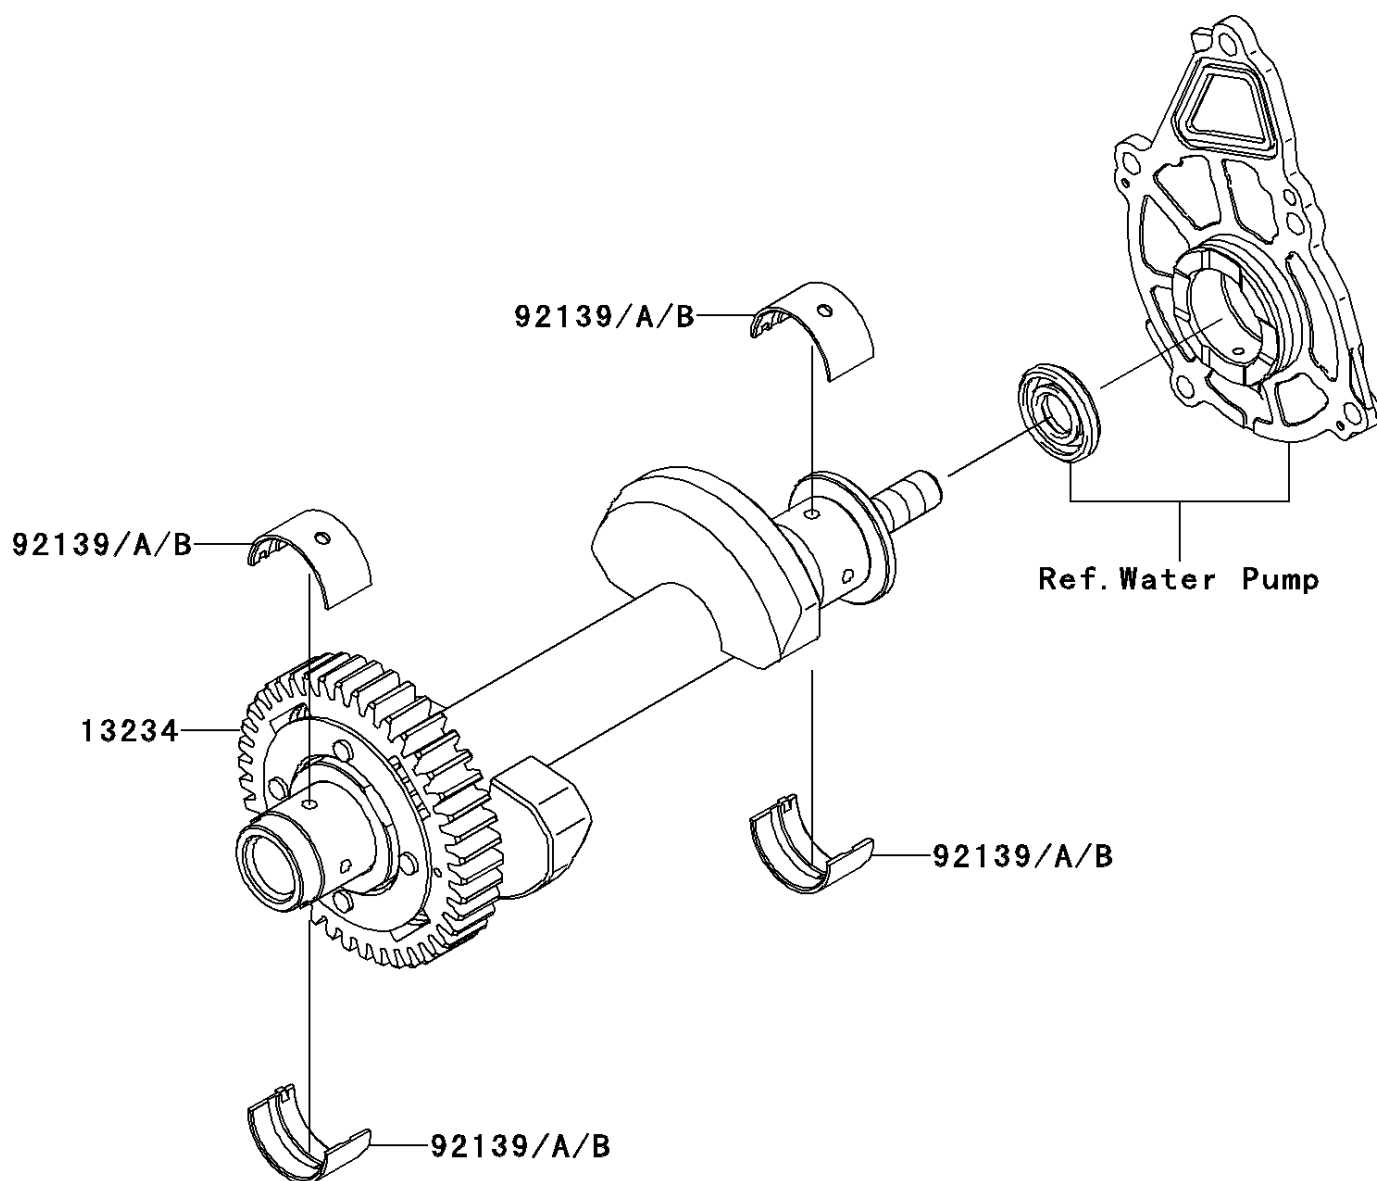

2012 VERSYS® PARTS DIAGRAM

Balancer

E1323

2012 VERSYS® PARTS LIST

Balancer

ITEM NAME	PART NUMBER	QUANTITY
SHAFT-COMP,BALANCER (Ref # 13234)	13234-0043	1
BUSHING,BALANCER,BLUE (Ref # 92139)	92139-0117	1
BUSHING,BALANCER,BLACK (Ref # 92139A)	92139-0118	1
BUSHING,BALANCER,BROWN (Ref # 92139B)	92139-0119	1