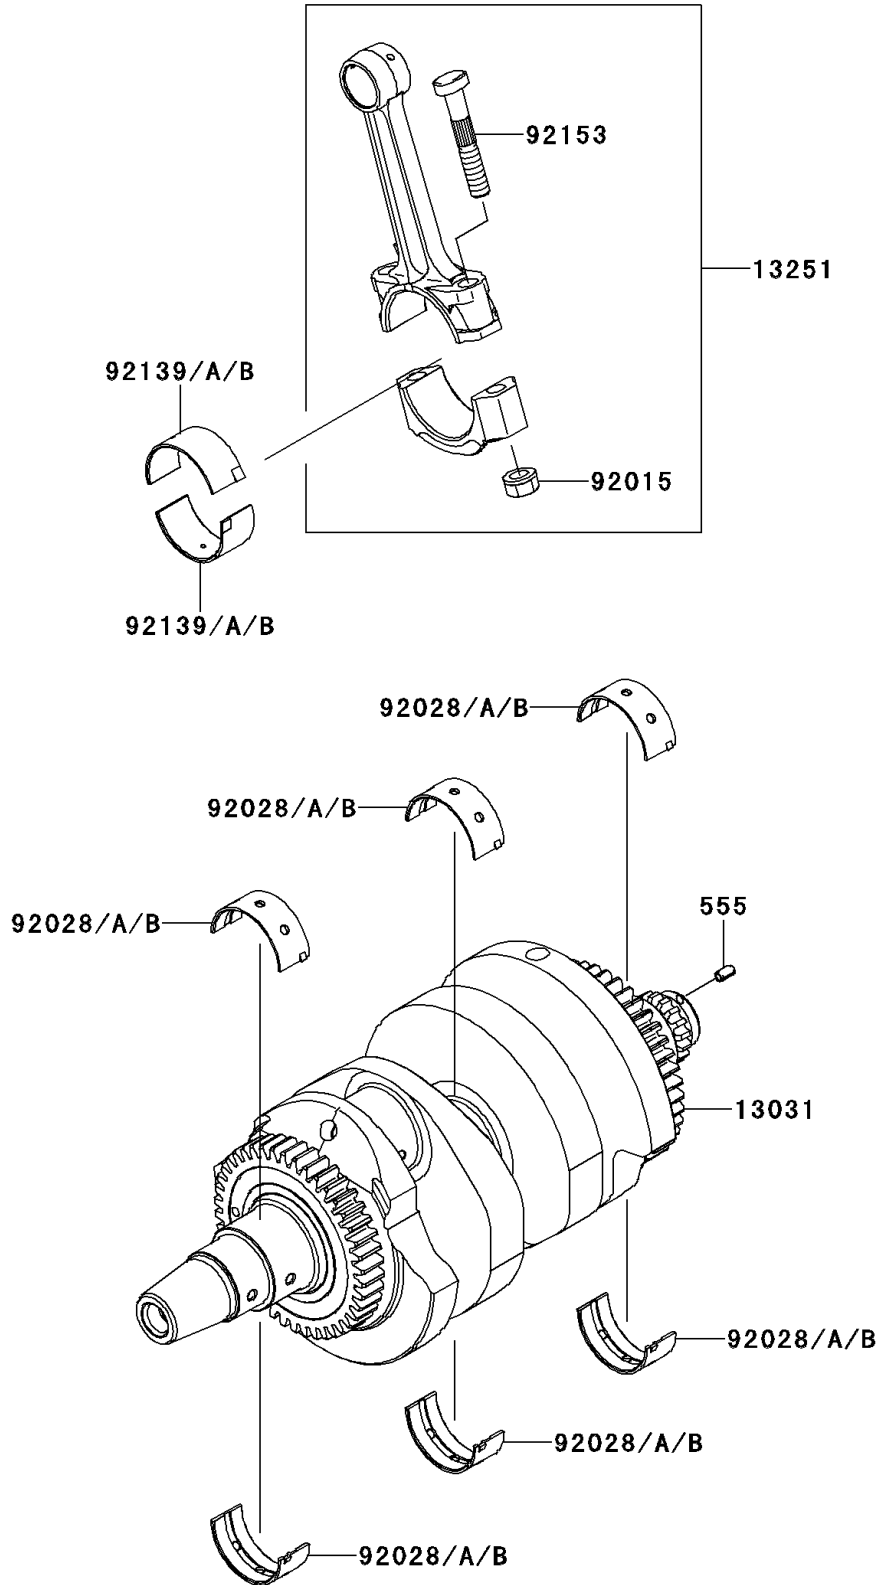

## 2012 VERSYS® PARTS DIAGRAM

Crankshaft

E1321

## 2012 VERSYS® PARTS LIST

### Crankshaft

ITEM NAME	PART NUMBER	QUANTITY
PIN-SPRING,4X8 (Ref # 555)	555A0408	1
CRANKSHAFT-COMP (Ref # 13031)	13031-0149	1
ROD-ASSY-CONNECTING,K (Ref # 13251)	13251-0010-KK	1
NUT,FLANGED,8MM (Ref # 92015)	92015-1311	1
BUSHING,CRANKSHAFT,BLUE (Ref # 92028)	92028-1903	1
BUSHING,CRANKSHAFT,BLACK (Ref # 92028A)	92028-1904	1
BUSHING,CRANKSHAFT,BROWN (Ref # 92028B)	92028-1905	1
BUSHING,CON-ROD,BLUE (Ref # 92139)	92139-0114	1
BUSHING,CON-ROD,BLACK (Ref # 92139A)	92139-0115	1
BUSHING,CON-ROD,BROWN (Ref # 92139B)	92139-0116	1
BOLT,CON-ROD,8X49 (Ref # 92153)	92153-0957	1