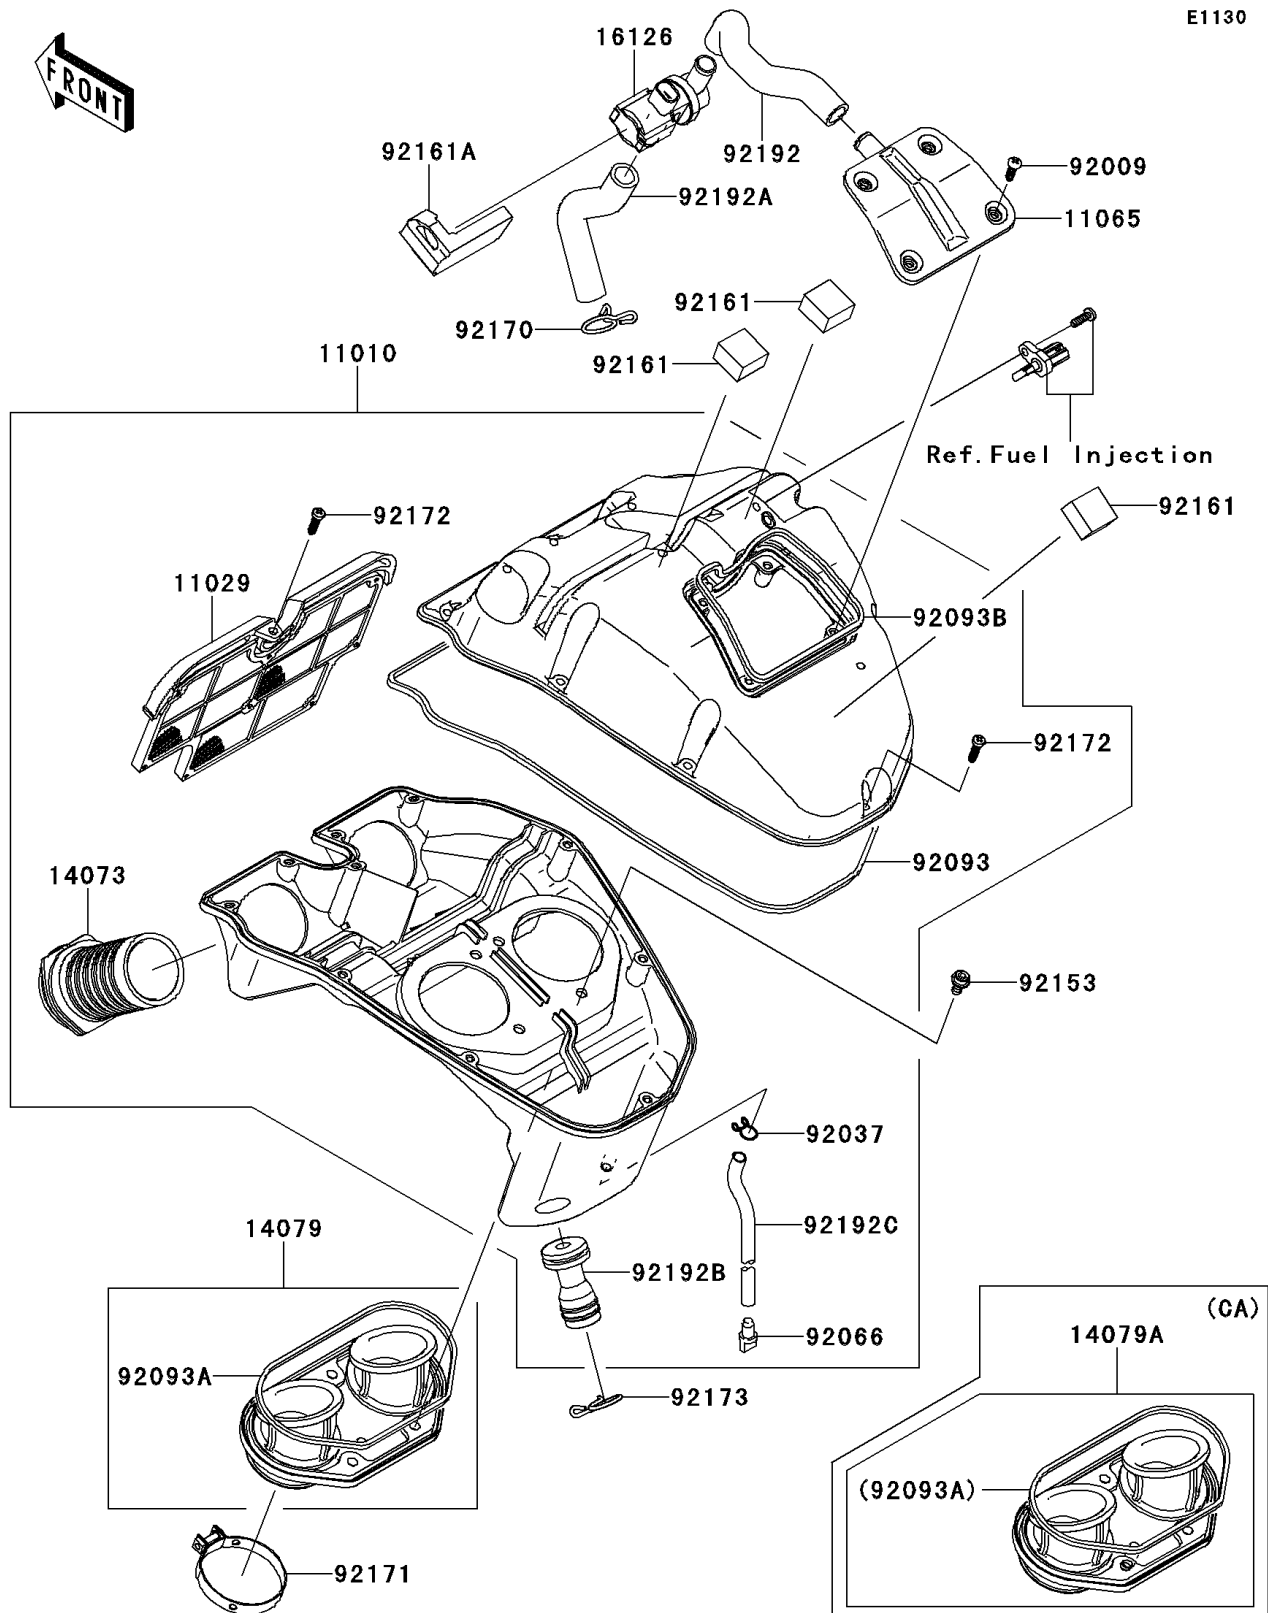

2012 VERSYS® PARTS DIAGRAM

Air Cleaner

E1130

2012 VERSYS® PARTS LIST

Air Cleaner

ITEM NAME	PART NUMBER	QUANTITY
FILTER-ASSY-AIR (Ref # 11010)	11010-0153	1
ELEMENT-ASSY-AIR FILTER (Ref # 11029)	11029-0008	1
CAP,UPPER CASE (Ref # 11065)	11065-0120	1
DUCT (Ref # 14073)	14073-0110	1
VALVE,AIR SWITING (Ref # 16126)	16126-0019	1
SCREW,TAPPING,5X16 (Ref # 92009)	92009-1984	1
CLAMP,TUBE (Ref # 92037)	92037-147	1
PLUG,DRAIN (Ref # 92066)	92066-1211	1
SEAL,L=1080 (Ref # 92093)	92093-0045	1
SEAL (Ref # 92093A)	92093-0046	1
SEAL,L=368 (Ref # 92093B)	92093-0048	1
BOLT,SOCKET,6X12 (Ref # 92153)	92153-0759	1
DAMPER,T=15 (Ref # 92161)	92161-0302	1
DAMPER (Ref # 92161A)	92161-0309	1
CLAMP (Ref # 92170)	92170-1017	1
CLAMP (Ref # 92171)	92171-0314	1
SCREW,TAPPING,5X20 (Ref # 92172)	92172-0009	1
CLAMP,22X2 (Ref # 92173)	92173-0001	1
TUBE,ASV-A/C (Ref # 92192)	92192-0231	1
TUBE,HEAD-ASV (Ref # 92192A)	92192-0232	1
TUBE,BREATHER (Ref # 92192B)	92192-0264	1
TUBE,DRAIN,6X9X280 (Ref # 92192C)	92192-0325	1
HOLDER-ASSY (Ref # 14079)	14079-0064	1
HOLDER-ASSY (Ref # 14079A)	14079-0066	1