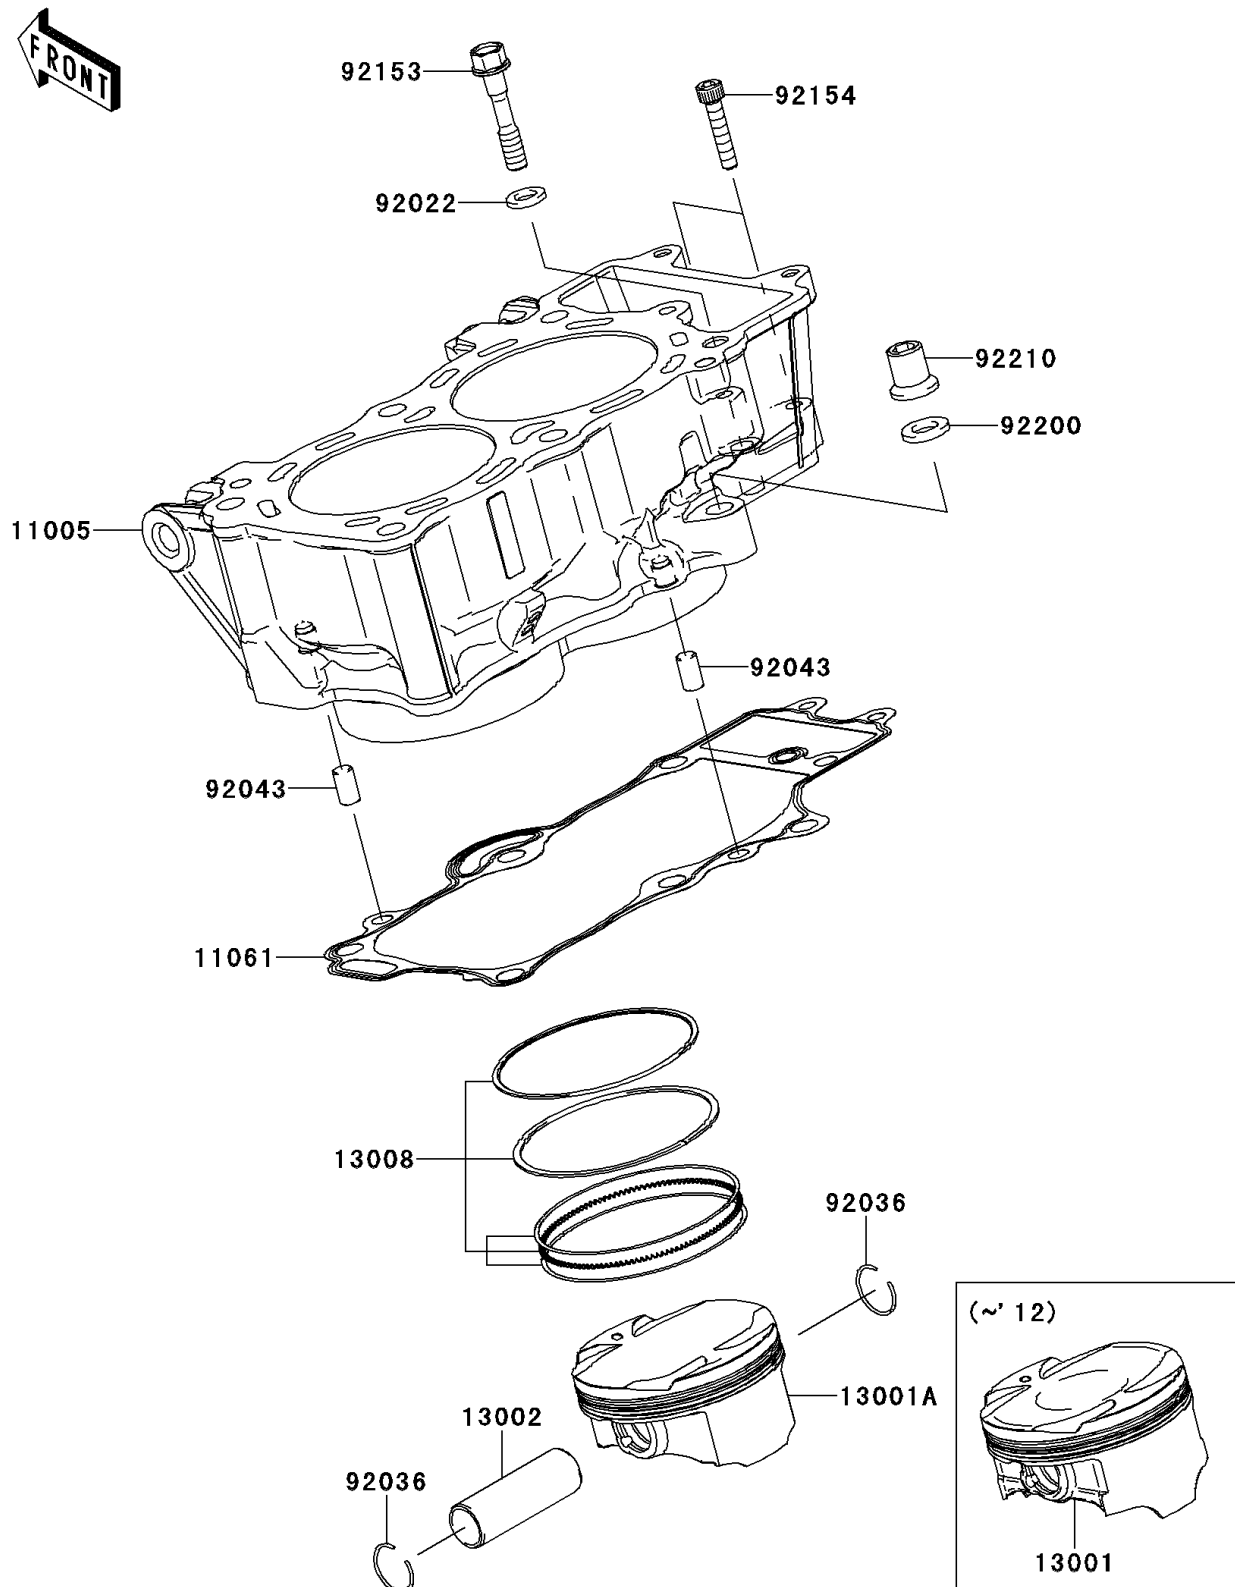

2014 VERSYS® PARTS DIAGRAM

Cylinder/Piston(s)

E1120

2014 VERSYS® PARTS LIST

Cylinder/Piston(s)

ITEM NAME	PART NUMBER	QUANTITY
CYLINDER-ENGINE (Ref # 11005)	11005-0082	1
GASKET,CYLINDER BASE (Ref # 11061)	11061-0171	1
PISTON-ENGINE (Ref # 13001A)	13001-0733	1
PIN-PISTON (Ref # 13002)	13002-0007	1
RING-SET-PISTON (Ref # 13008)	13008-1196	1
WASHER,9X15.5X2 (Ref # 92022)	92022-1401	1
RING-SNAP,PISTON PIN (Ref # 92036)	92036-008	1
PIN,8X14 (Ref # 92043)	92043-1567	1
BOLT,8X43 (Ref # 92153)	92153-1011	1
BOLT,SOCKET,6X30 (Ref # 92154)	92154-0116	1
WASHER,10.5X19X2.3 (Ref # 92200)	92200-0363	1
NUT (Ref # 92210)	92210-0223	1