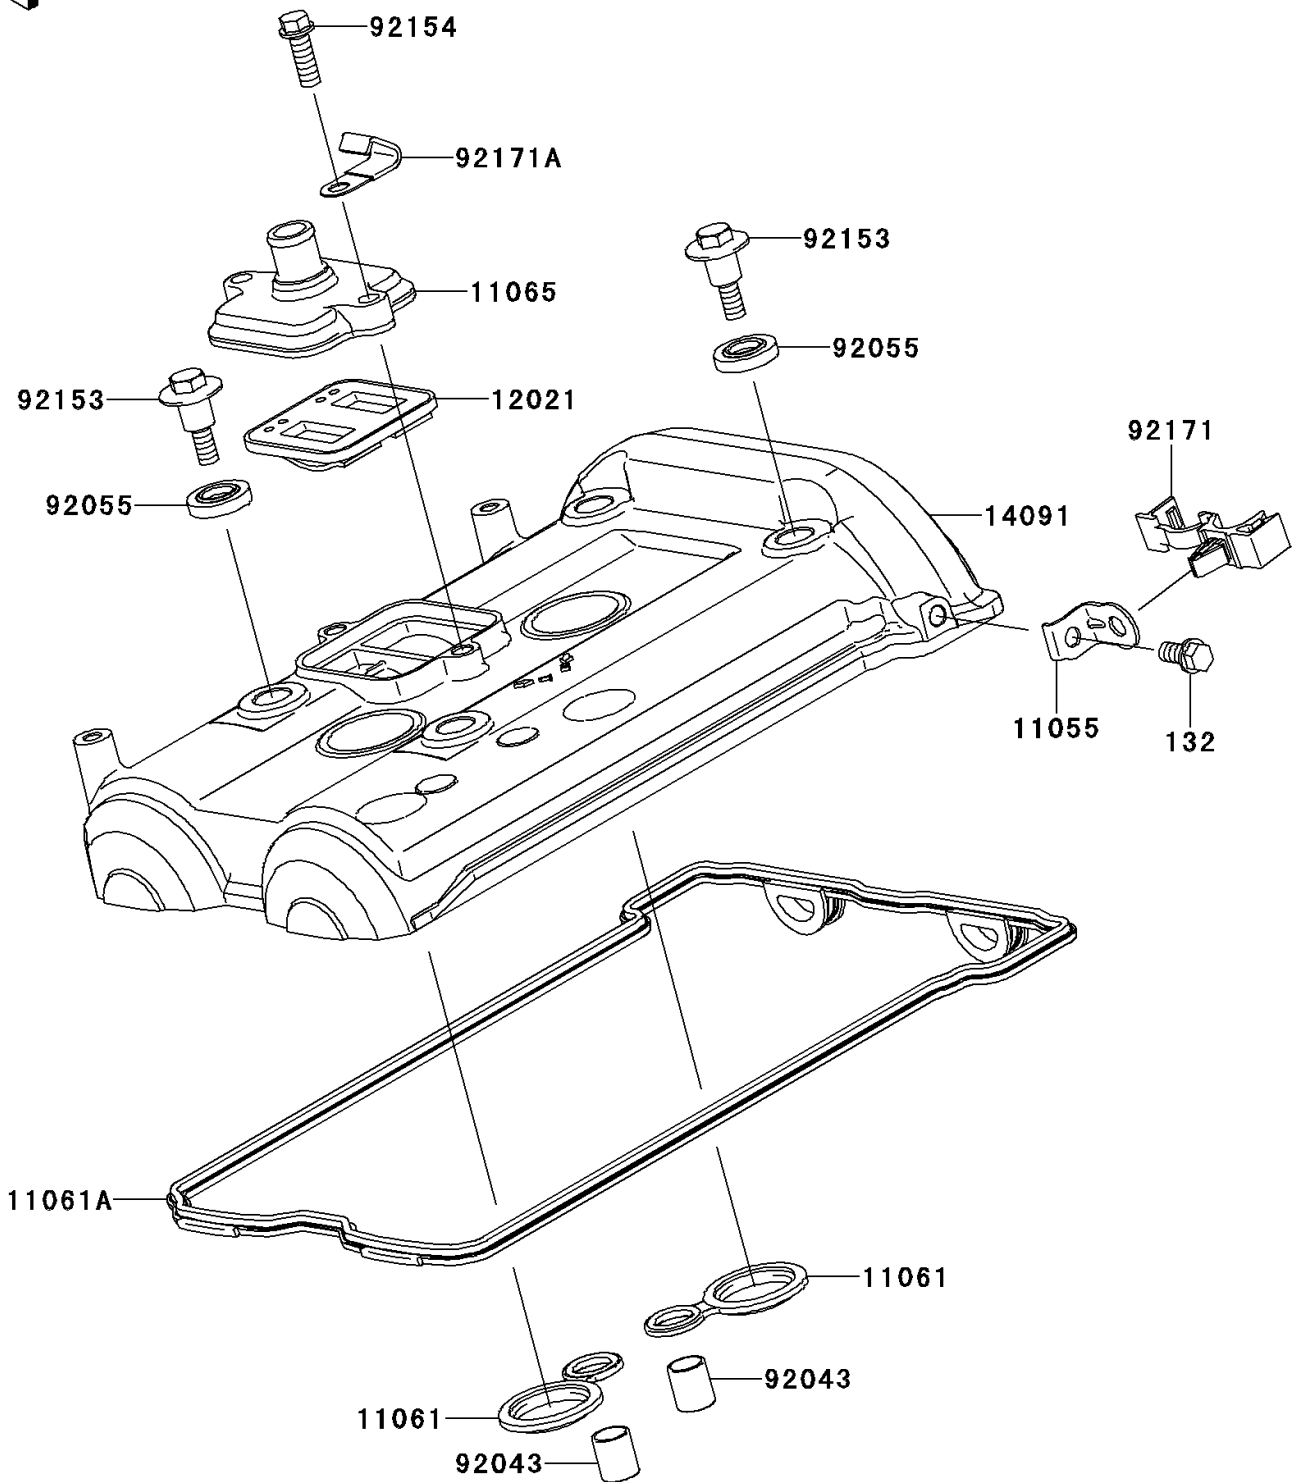

2012 VERSYS® PARTS DIAGRAM

Cylinder Head Cover

E1112

2012 VERSYS® PARTS LIST

Cylinder Head Cover

ITEM NAME	PART NUMBER	QUANTITY
BOLT-FLANGED-SMALL,6X12 (Ref # 132)	132BB0612	1
BRACKET (Ref # 11055)	11055-1122	1
GASKET,SPARK PLUG HOLE (Ref # 11061)	11061-0105	1
GASKET,HEAD COVER (Ref # 11061A)	11061-0170	1
CAP (Ref # 11065)	11065-0349	1
VALVE-ASSY-REED (Ref # 12021)	12021-0708	1
COVER,HEAD (Ref # 14091)	14091-1702	1
PIN,10.1X12X14 (Ref # 92043)	92043-4009	1
RING-O,HEAD COVER BOLT (Ref # 92055)	92055-0195	1
BOLT,HEAD COVER (Ref # 92153)	92153-0793	1
BOLT,FLANGED,6X18 (Ref # 92154)	92154-0784	1
CLAMP,BRAKE HOSE (Ref # 92171)	92171-0789	1
CLAMP (Ref # 92171A)	92171-0813	1