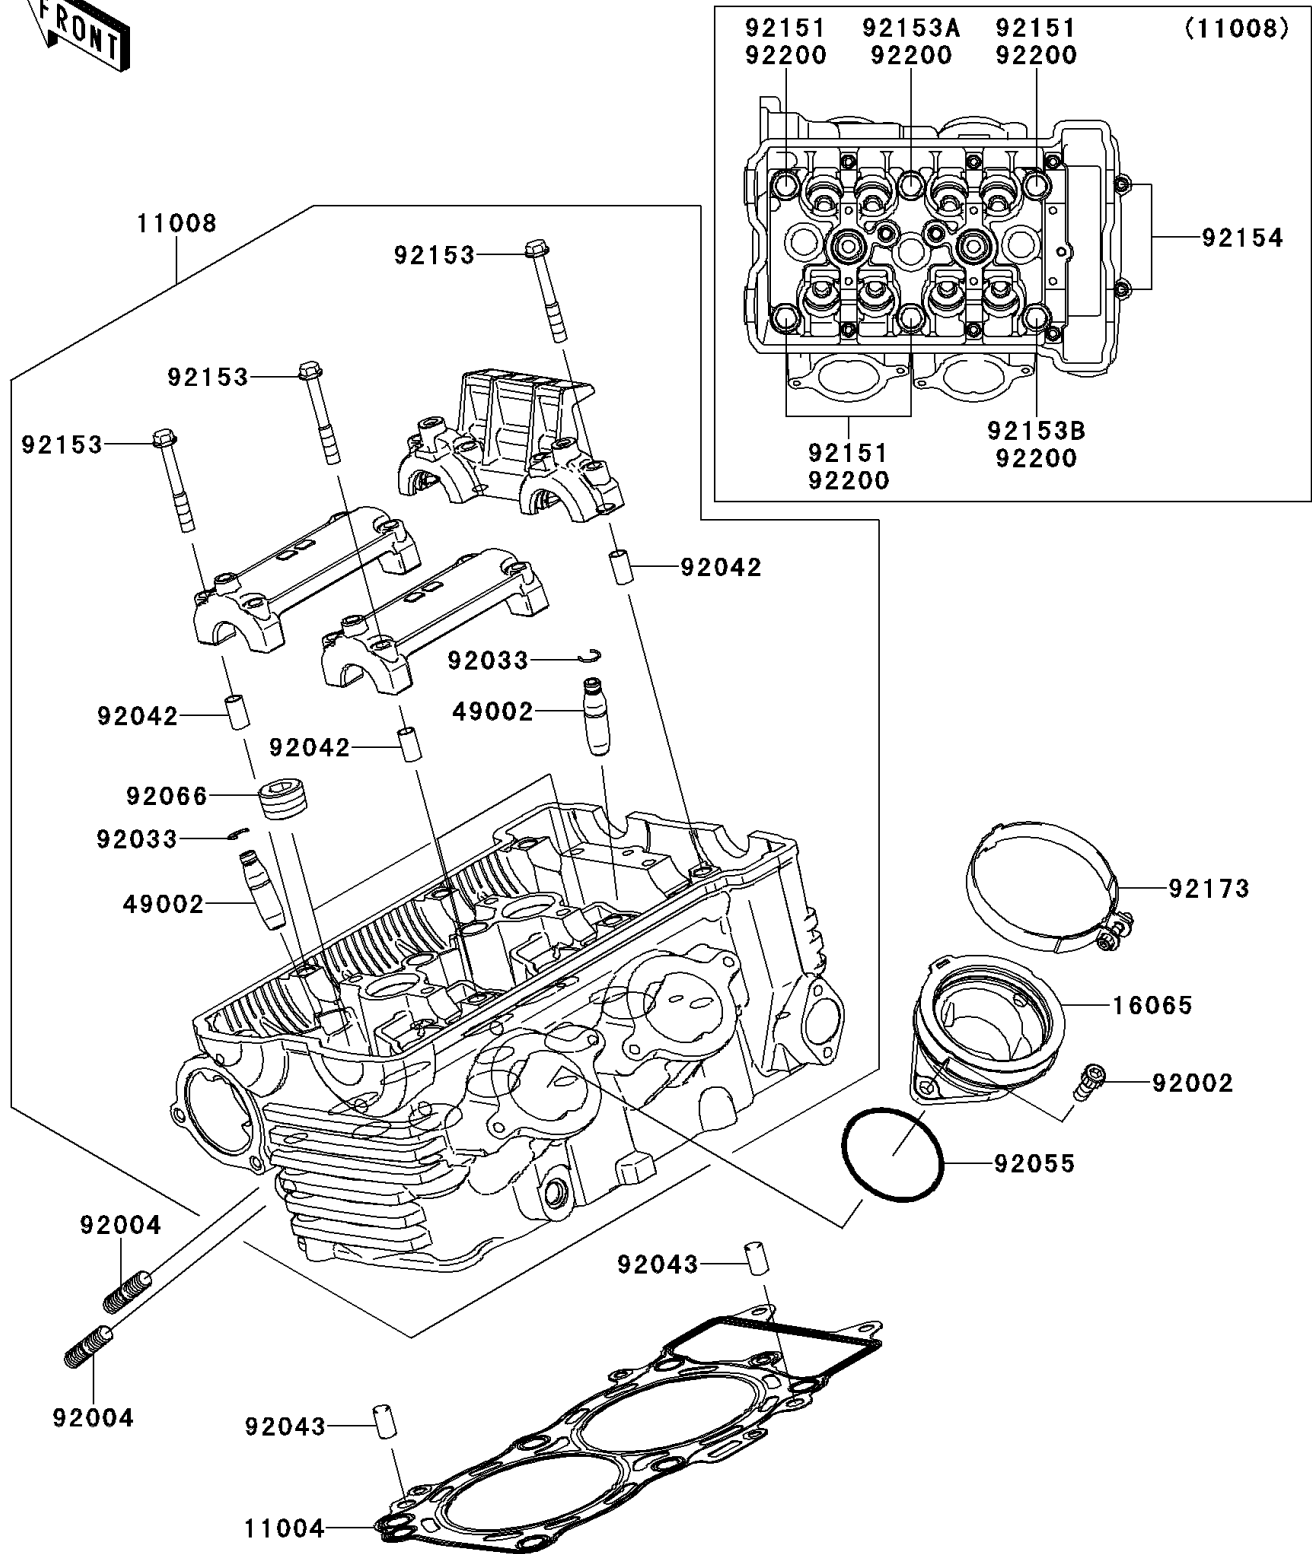

2014 VERSYS® PARTS DIAGRAM

Cylinder Head

E1111

2014 VERSYS® PARTS LIST

Cylinder Head

ITEM NAME	PART NUMBER	QUANTITY
GASKET-HEAD (Ref # 11004)	11004-0064	1
HEAD-COMP-CYLINDER (Ref # 11008)	11008-0107	1
HOLDER,THROTTLE BODY (Ref # 16065)	16065-0024	1
GUIDE-VALVE (Ref # 49002)	49002-1116	1
BOLT,6X16 (Ref # 92002)	92002-1143	1
STUD,8X22 (Ref # 92004)	92004-0025	1
RING-SNAP (Ref # 92033)	92033-1247	1
PIN,DOWEL,6.3X8X14 (Ref # 92042)	92042-007	1
PIN,8X14 (Ref # 92043)	92043-1567	1
RING-O,47X1.9 (Ref # 92055)	92055-1600	1
PLUG,PT1/2X12.5 (Ref # 92066)	92066-0002	1
BOLT,10X158 (Ref # 92151)	92151-1152	1
BOLT,6X45 (Ref # 92153)	92153-0339	1
BOLT,FLANGED-SMALL,10X176 (Ref # 92153A)	92153-0972	1
BOLT,FLANGED-SMALL,10X80 (Ref # 92153B)	92153-1321	1
BOLT,SOCKET,6X30 (Ref # 92154)	92154-0116	1
CLAMP (Ref # 92173)	92173-0239	1
WASHER,10.5X19X2.3 (Ref # 92200)	92200-0363	1