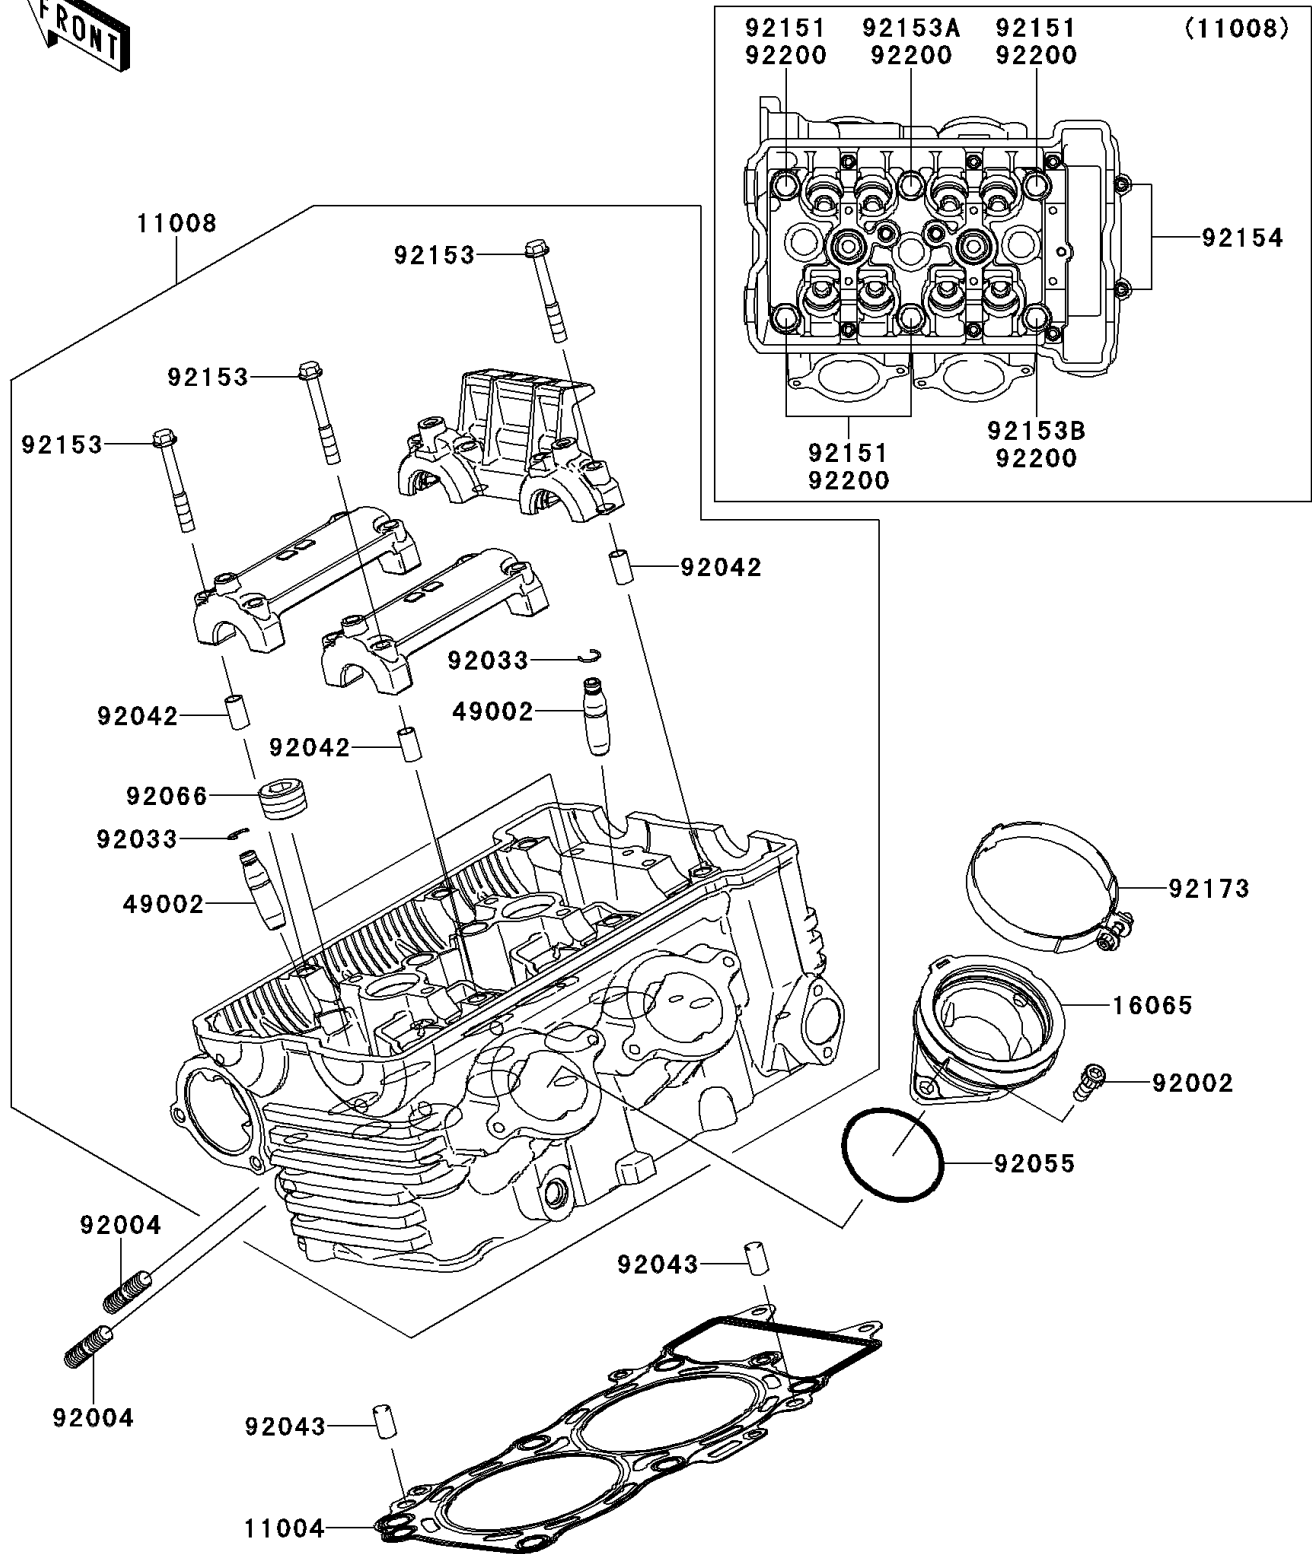

2012 VERSYS® PARTS DIAGRAM

Cylinder Head

E1111

2012 VERSYS® PARTS LIST

Cylinder Head

ITEM NAME	PART NUMBER	QUANTITY
GASKET-HEAD (Ref # 11004)	11004-0064	1
HEAD-COMP-CYLINDER (Ref # 11008)	11008-0107	1
HOLDER,THROTTLE BODY (Ref # 16065)	16065-0024	1
GUIDE-VALVE (Ref # 49002)	49002-1116	1
BOLT,6X16 (Ref # 92002)	92002-1143	1
STUD,8X22 (Ref # 92004)	92004-0025	1
RING-SNAP (Ref # 92033)	92033-1247	1
PIN,DOWEL,6.3X8X14 (Ref # 92042)	92042-007	1
PIN,8X14 (Ref # 92043)	92043-1567	1
RING-O,47X1.9 (Ref # 92055)	92055-1600	1
PLUG,PT1/2X12.5 (Ref # 92066)	92066-0002	1
BOLT,10X158 (Ref # 92151)	92151-1152	1
BOLT,6X45 (Ref # 92153)	92153-0339	1
BOLT,FLANGED-SMALL,10X176 (Ref # 92153A)	92153-0972	1
BOLT,FLANGED-SMALL,10X80 (Ref # 92153B)	92153-1321	1
BOLT,SOCKET,6X30 (Ref # 92154)	92154-0116	1
CLAMP (Ref # 92173)	92173-0239	1
WASHER,10.5X19X2.3 (Ref # 92200)	92200-0363	1