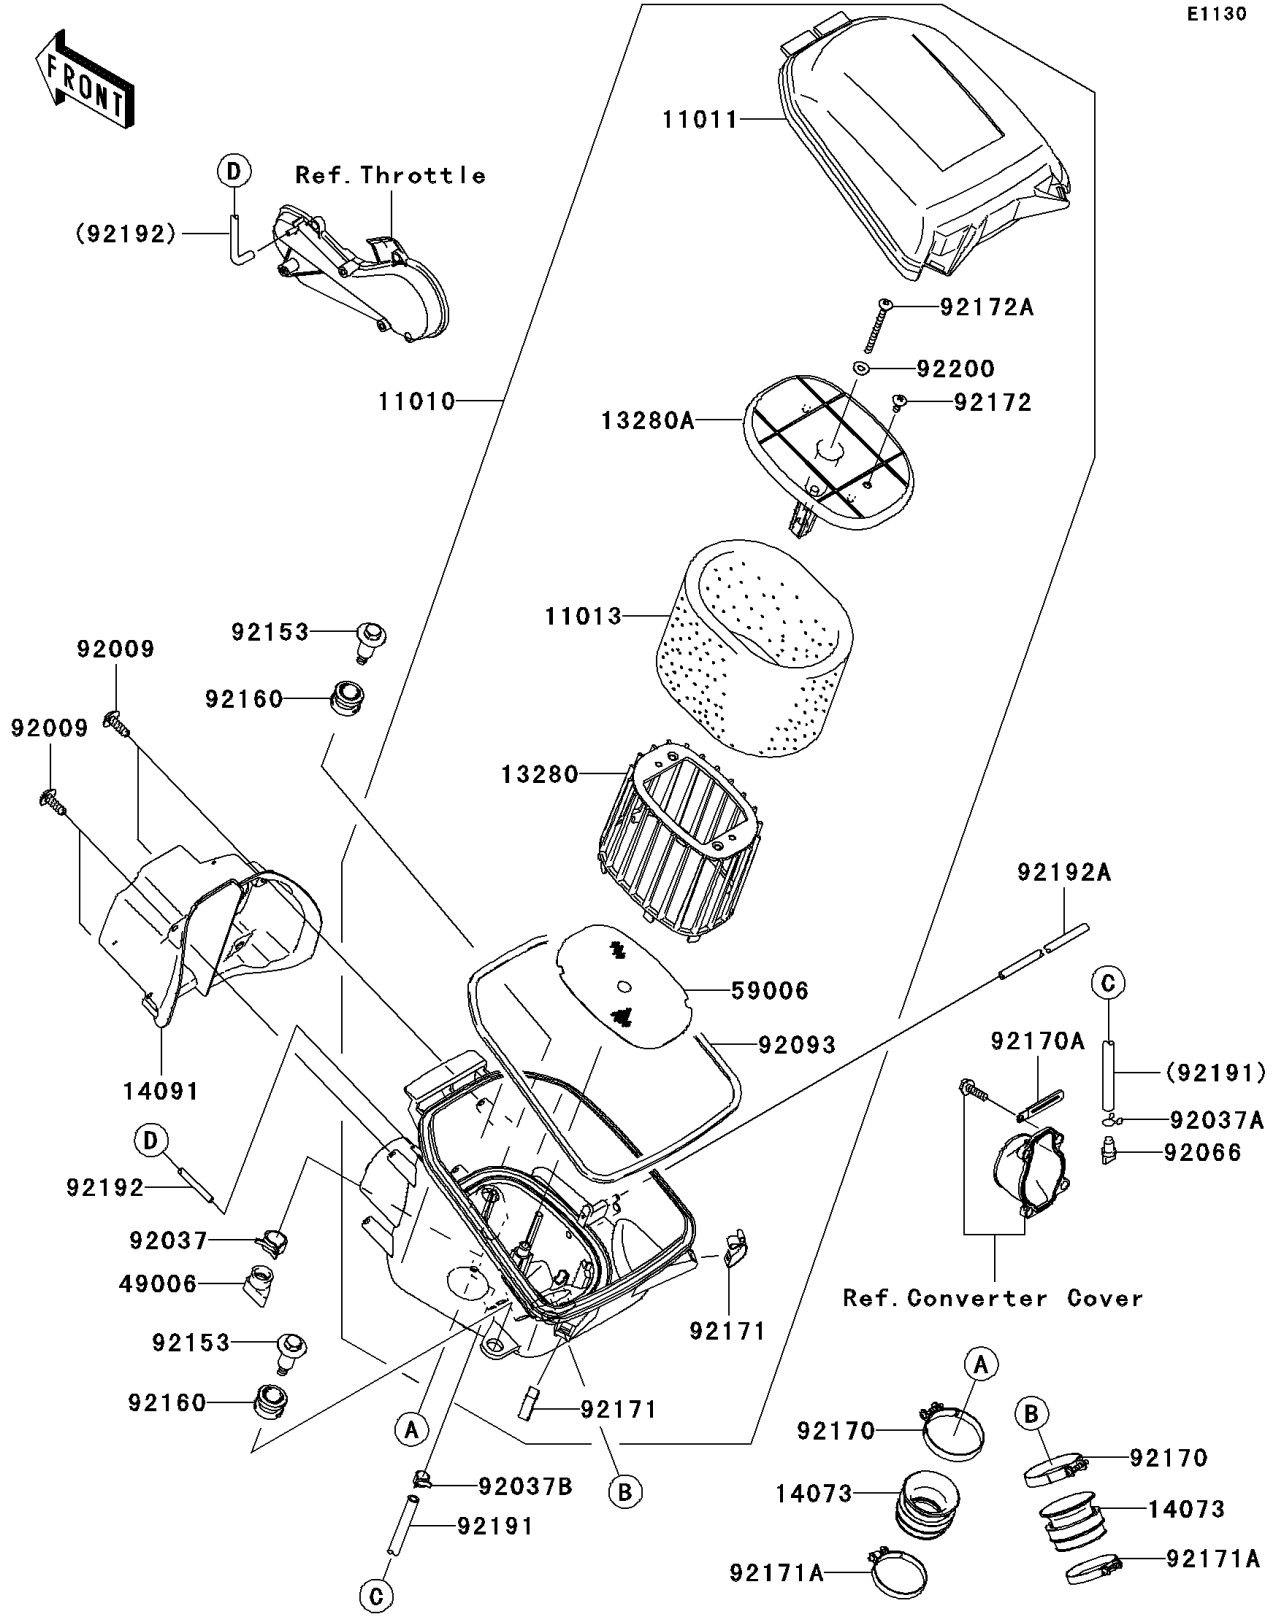

# 2008 Brute Force® 750 4x4i PARTS DIAGRAM

Air Cleaner

E1130

## 2008 Brute Force® 750 4x4i PARTS LIST

### Air Cleaner

ITEM NAME	PART NUMBER	QUANTITY
FILTER-ASSY-AIR,F.BLACK (Ref # 11010)	11010-0152-6Z	1
CASE-AIR FILTER,UPP,F.BLACK (Ref # 11011)	11011-0017-6Z	1
ELEMENT-AIR FILTER (Ref # 11013)	11013-0021	1
HOLDER (Ref # 13280)	13280-0232	1
HOLDER (Ref # 13280A)	13280-0233	1
DUCT (Ref # 14073)	14073-0160	2
COVER,FR (Ref # 14091)	14091-0164	1
BOOT (Ref # 49006)	49006-1292	1
ARRESTER-FLAME (Ref # 59006)	59006-0015	1
SCREW,TAPPING (Ref # 92009)	92009-1113	4
CLAMP,HOSE CLIP (Ref # 92037)	92037-1460	1
CLAMP,TUBE (Ref # 92037A)	92037-147	1
CLAMP,TUBE (Ref # 92037B)	92037-1505	1
PLUG,DRAIN (Ref # 92066)	92066-1211	1
SEAL (Ref # 92093)	92093-0083	1
BOLT,FLANGED,6X28.7 (Ref # 92153)	92153-1052	2
DAMPER (Ref # 92160)	92160-1594	2
CLAMP (Ref # 92170)	92170-1448	2
CLAMP (Ref # 92170A)	92170-1514	1
CLAMP (Ref # 92171)	92171-0225	2
CLAMP (Ref # 92171A)	92171-0722	2
SCREW (Ref # 92172)	92172-0297	1
SCREW (Ref # 92172A)	92172-0300	1
TUBE,7X11X470 (Ref # 92191)	92191-1531	1
TUBE (Ref # 92192)	92192-0448	1
TUBE (Ref # 92192A)	92192-0449	1
WASHER (Ref # 92200)	92200-0364	1