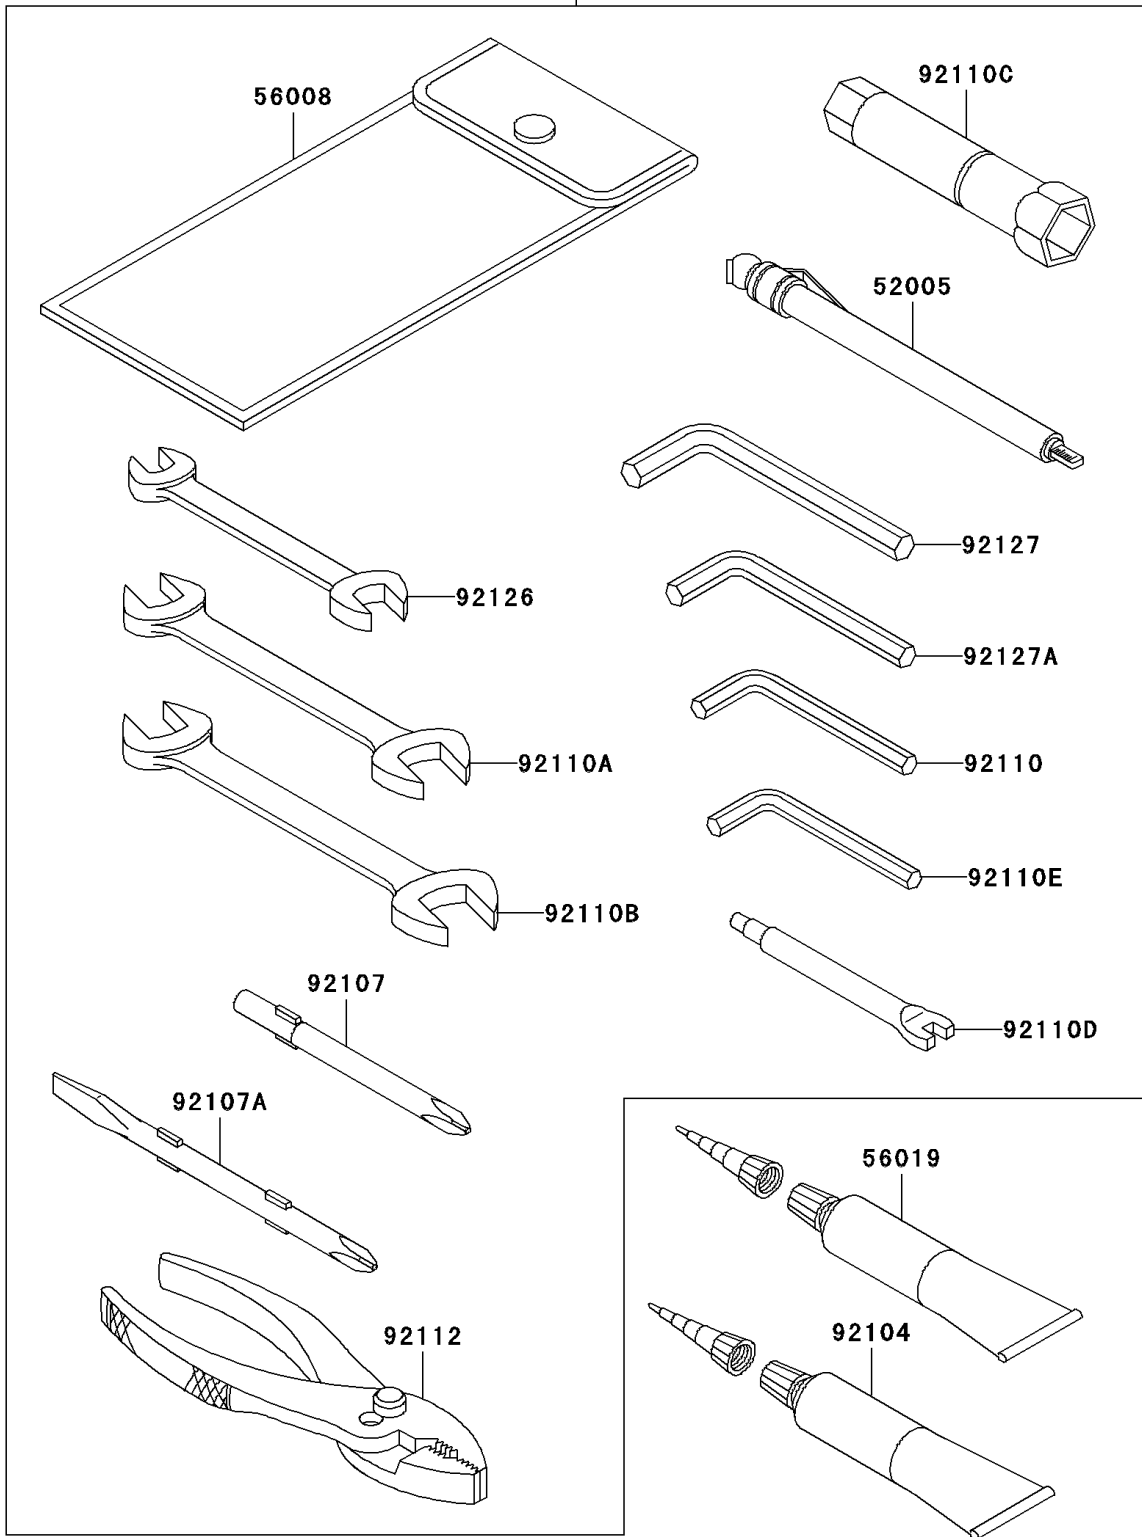

2007 Vulcan 1500 Classic PARTS DIAGRAM

Owner's Tools

56007

F2810

2007 Vulcan 1500 Classic PARTS LIST

Owner's Tools

ITEM NAME	PART NUMBER	QUANTITY
GAUGE,AIR,350KPA/50PSI (Ref # 52005)	52005-1142	1
TOOL-KIT (Ref # 56007)	56007-1466	1
BAG,TOOL (Ref # 56008)	56008-006	1
THREE BOND TB1211,HT/RS,WHITE (Ref # 56019)	56019-120	1
GASKET-LIQUID,BLACK,TB1105 (Ref # 92104)	92104-1003	1
TOOL-DRIVER,#3PHILLIPS (Ref # 92107)	92107-1002	1
TOOL-DRIVER,#2PHILLIPS&SLOT (Ref # 92107A)	92107-1052	1
TOOL-WRENCH,ALLEN,5MM (Ref # 92110)	92110-1015	1
TOOL-WRENCH,OPEN END,10X12 (Ref # 92110A)	92110-1038	1
TOOL-WRENCH,OPEN END,14X17 (Ref # 92110B)	92110-1045	1
TOOL-WRENCH,BOX,18MM&DRIVER HA (Ref # 92110C)	92110-1135	1
TOOL-WRENCH,SPOKE (Ref # 92110D)	92110-1136	1
TOOL-WRENCH,ALLEN,4MM (Ref # 92110E)	92110-3703	1
TOOL-PLIERS (Ref # 92112)	92112-003	1
TOOL-WRENCH,OPEN END,8X10 (Ref # 92126)	92126-001	1
TOOL-WRENCH,ALLEN,8MM (Ref # 92127)	92127-002	1
TOOL-WRENCH,ALLEN,6MM (Ref # 92127A)	92127-003	1