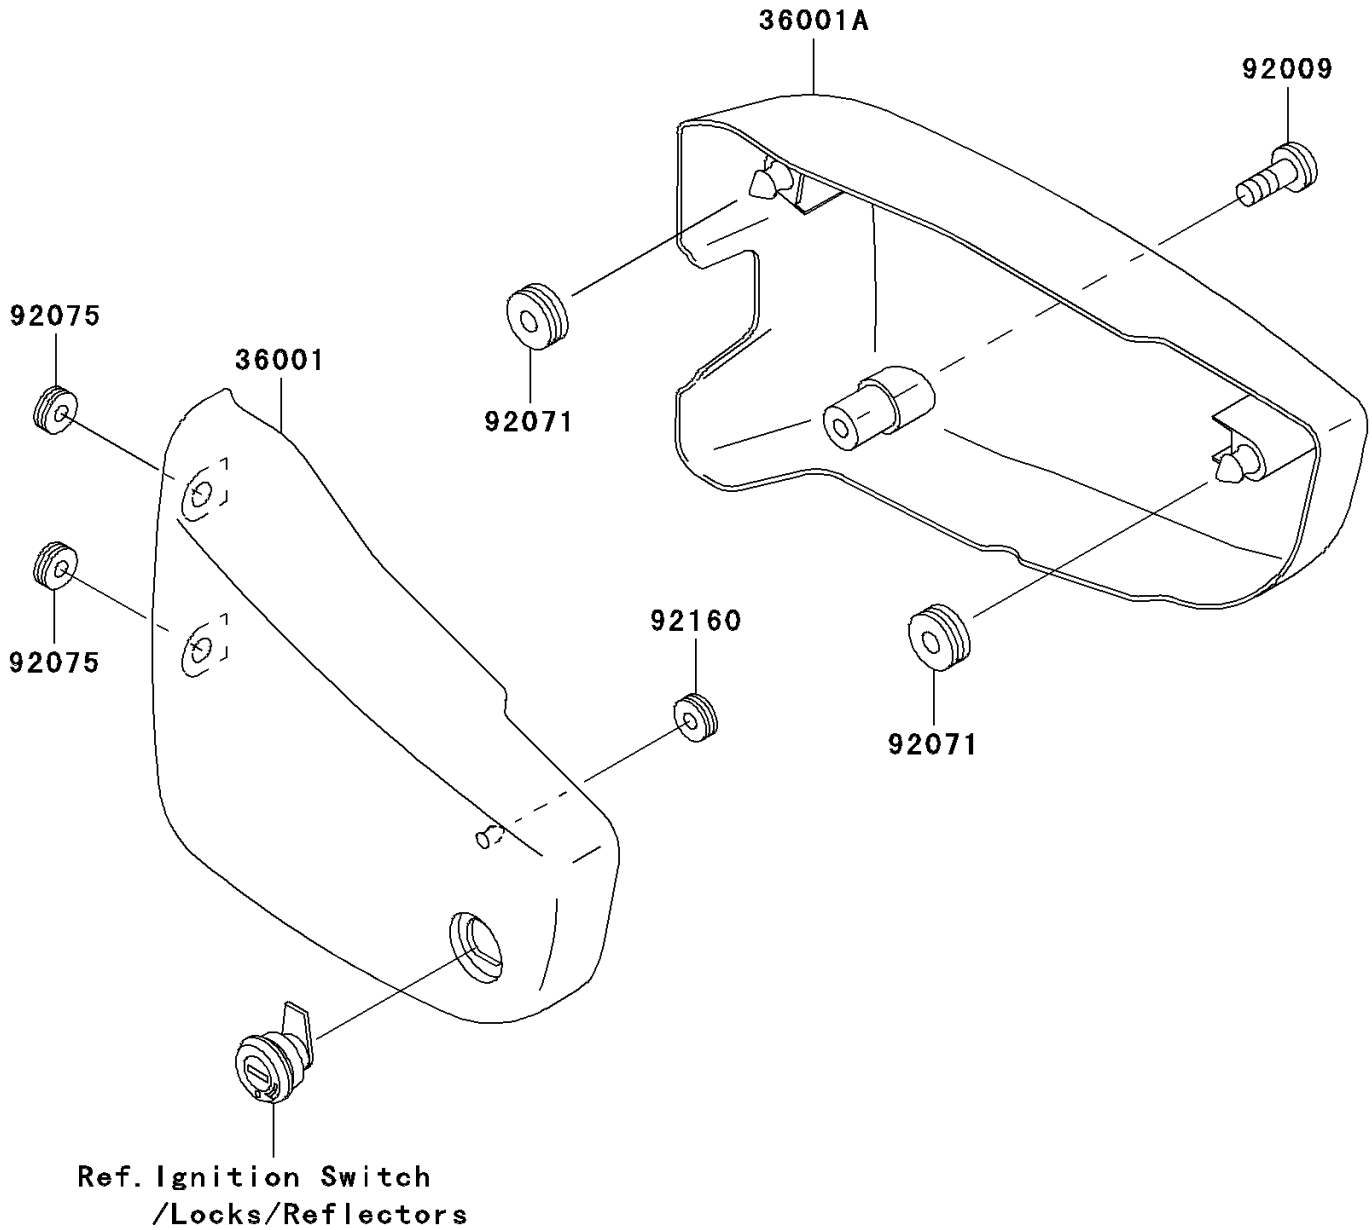

# 2007 Vulcan 1500 Classic PARTS DIAGRAM

Side Covers

F2611

## 2007 Vulcan 1500 Classic PARTS LIST

### Side Covers

ITEM NAME	PART NUMBER	QUANTITY
COVER-SIDE,LH,EBONY (Ref # 36001)	36001-1645-H8	1
COVER-SIDE,RH,EBONY (Ref # 36001A)	36001-1646-H8	1
SCREW,6X35 (Ref # 92009)	92009-1874	1
GROMMET (Ref # 92071)	92071-1131	2
DAMPER (Ref # 92075)	92075-1629	2
DAMPER (Ref # 92160)	92160-1944	1