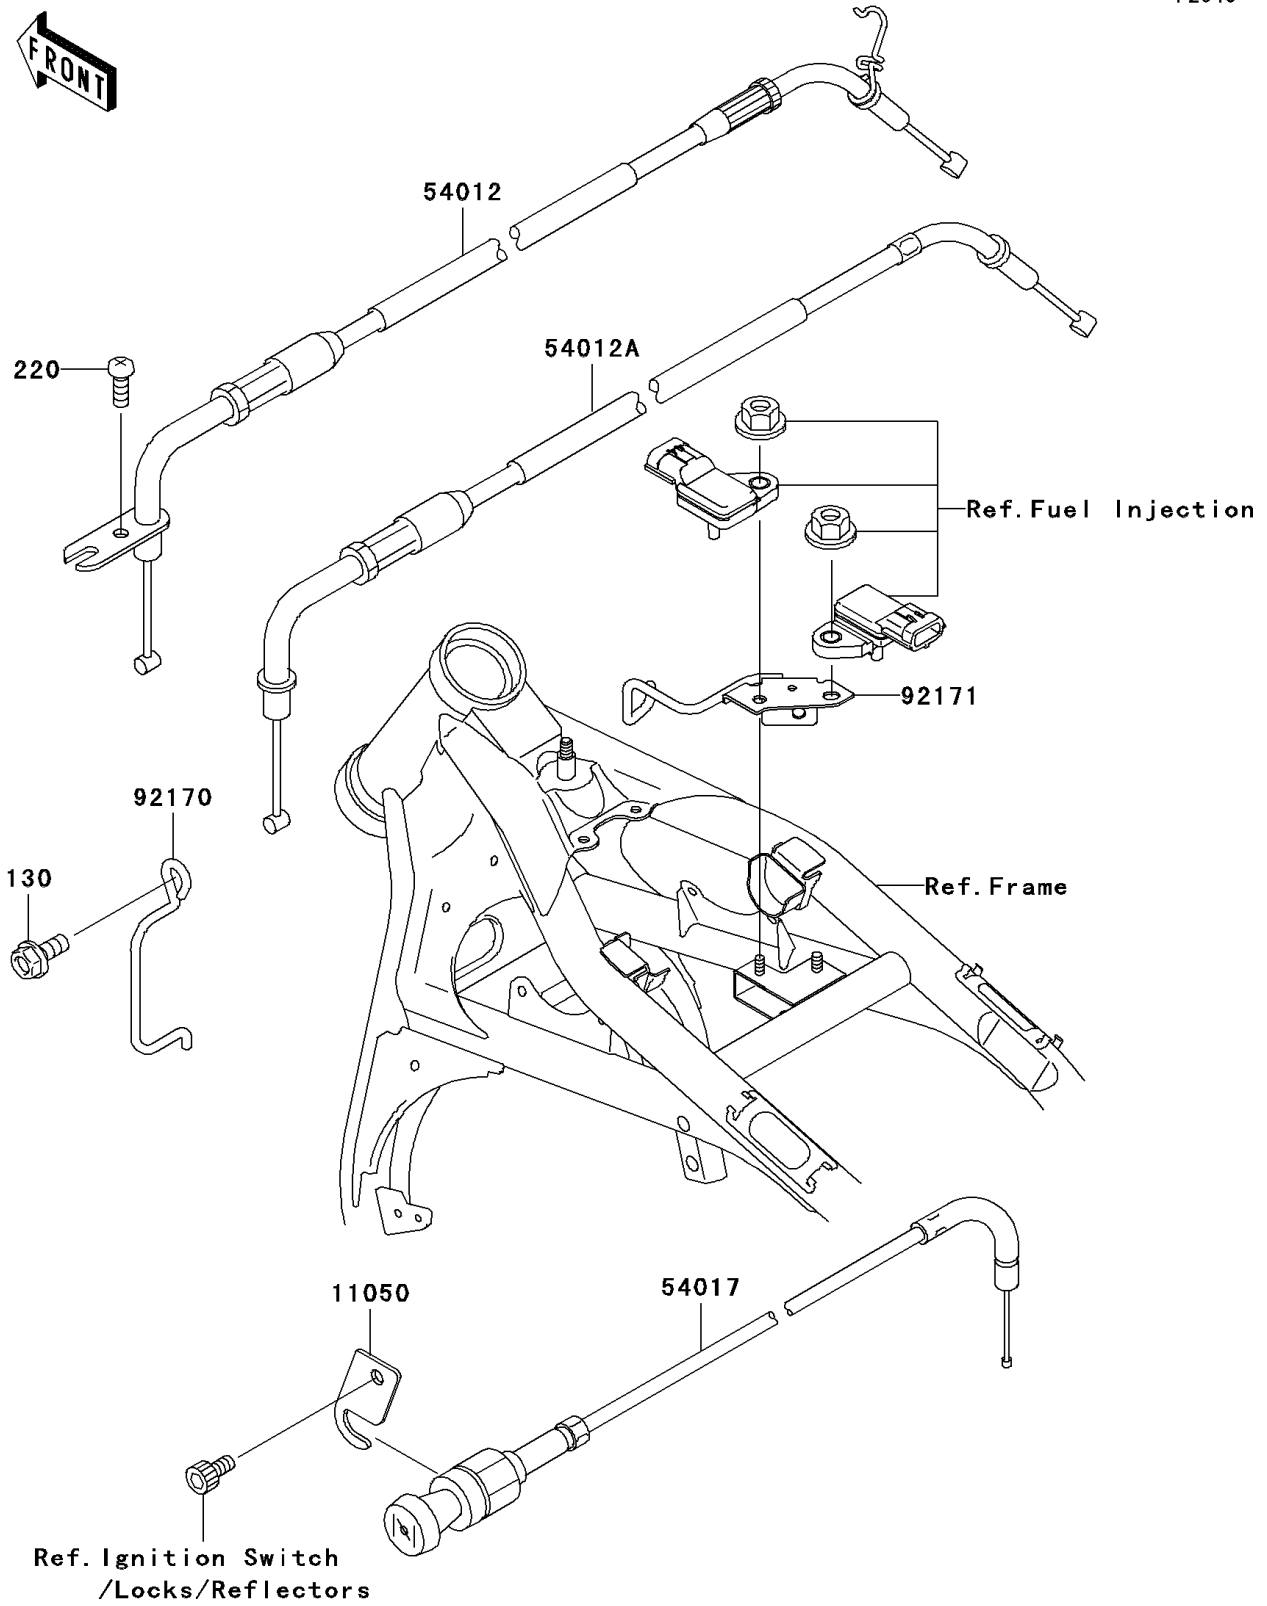

2007 Vulcan 1500 Classic PARTS DIAGRAM

Cables

F2540

2007 Vulcan 1500 Classic PARTS LIST

Cables

ITEM NAME	PART NUMBER	QUANTITY
BOLT-FLANGED,6X14 (Ref # 130)	130J0614	1
SCREW-PAN-CROSS,5X14 (Ref # 220)	220F0514	1
BRACKET,STARTER CABLE (Ref # 11050)	11050-1699	1
CABLE-THROTTLE,OPENING (Ref # 54012)	54012-0140	1
CABLE-THROTTLE,CLOSING (Ref # 54012A)	54012-0141	1
CABLE-STARTER (Ref # 54017)	54017-1202	1
CLAMP,CABLE (Ref # 92170)	92170-1867	1
CLAMP,HARNESS (Ref # 92171)	92171-1325	1